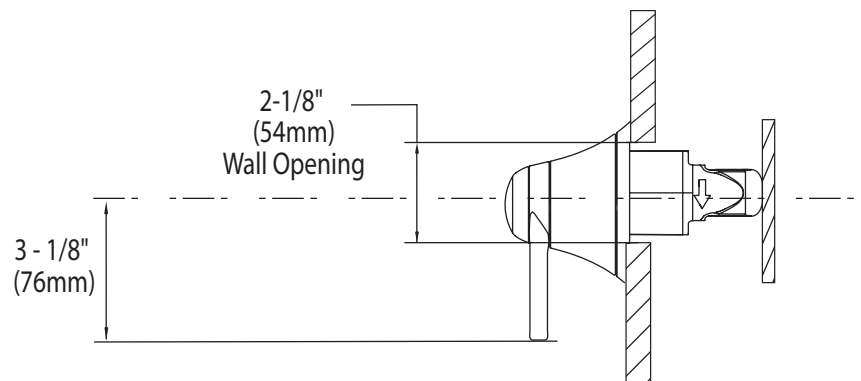

DESCRIPTION

- Metal construction with various finishes identified by suffix
- For use with S3600 3/4" volume control valve

OPERATION

- Lever style handle operation

CARTRIDGE

- 130157 volume ceramic disk cartridge design

DOUX™ Single Function Flow Valve Trim

Models: TS3102 series

Valve: S3600 (sold separately)

CRITICAL DIMENSIONS

(DO NOT SCALE)