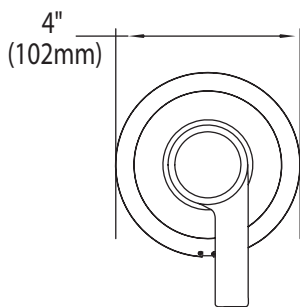

DESCRIPTION

- Metal construction with various finishes identified by suffix
- For use with S3600 3/4" volume control valve

OPERATION

- Lever style handle operation

CARTRIDGE

- 130157 volume ceramic disk cartridge design

DOUX™ Single Function Flow Valve Trim

Models: TS3102 series

Valve: S3600 (sold separately)

CRITICAL DIMENSIONS

(DO NOT SCALE)