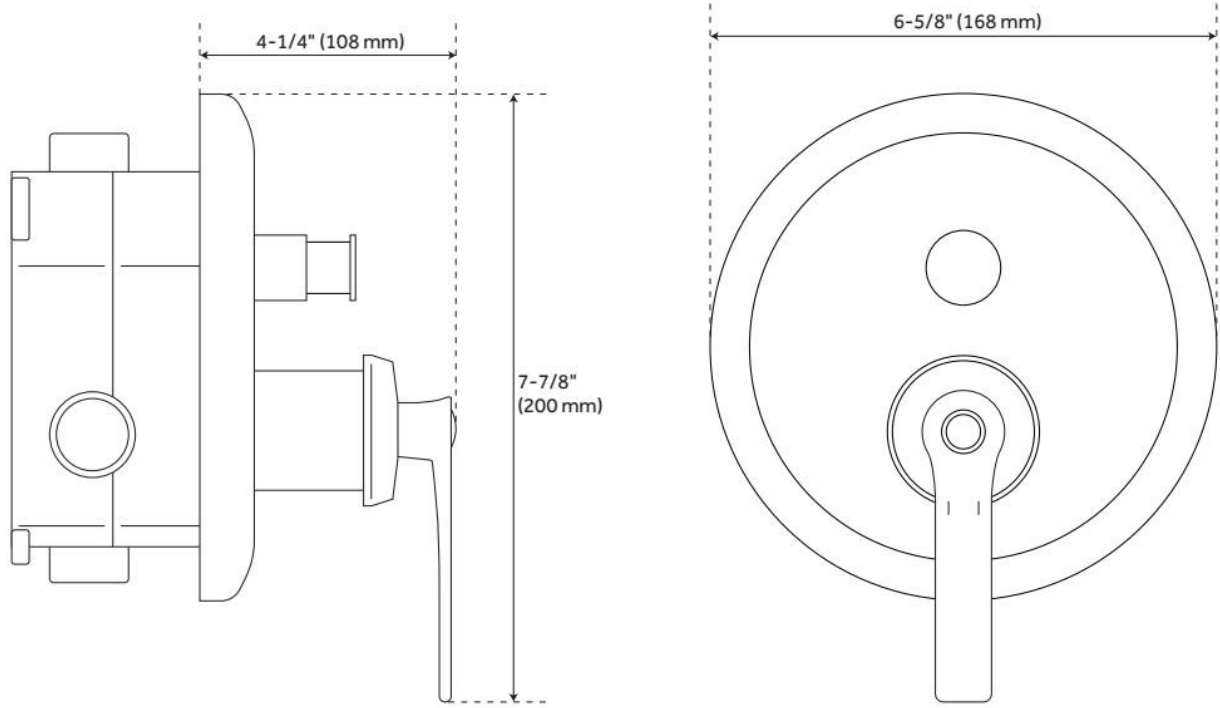

COOPER PRESSURE BALANCED SHOWER VALVE WITH DIVERTER

SKU: 940964

Code: SH433218, SH433219, SH433220

REVISED 8/14/2024