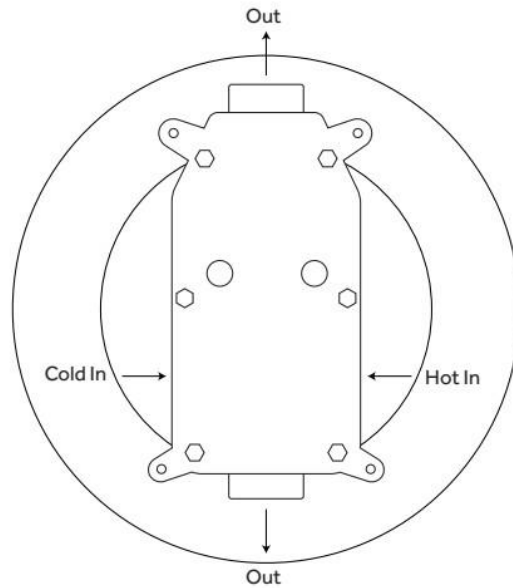

ADDITIONAL FEATURES

- All dimensions are ($\pm 1/2$ ").
- Shower system includes rainfall shower head and 15" shower arm, wall mount slide bar with hand shower and hose, hand shower water connection, and a pressure balanced valve with 2-way diverter.
- Wall mount rainfall shower head in a selection of sizes.
- Water connection features a 1/2" IPS connection and 1-3/4" diameter base.
- Valve with diverter features 1/2" IPS inlets and controls water flow between 2 shower outlets.
- For water outlet configuration options consult a professional for installation.

ASME A112.18.1/CSA B125.1, ASSE 1016 Type P, Massachusetts Accepted, LISTED ID: 525446, 525447, 525448

REVISED 8/14/2024

COOPER PRESSURE BALANCED SHOWER VALVE WITH DIVERTER

SKU: 940964

Code: SH433218, SH433219, SH433220