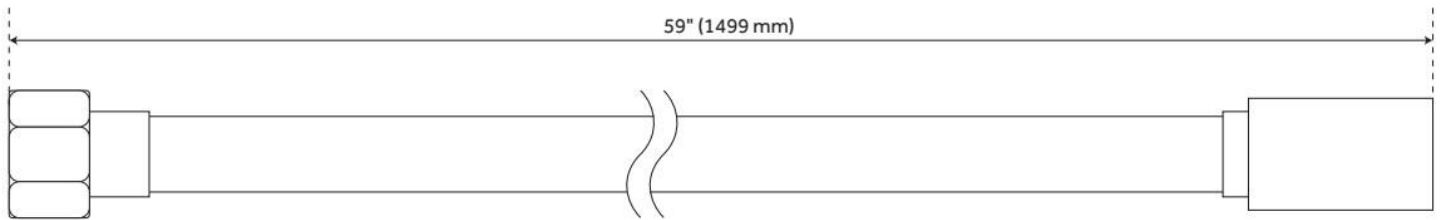

Code: SH433230, SH433232

FEATURES

Material: PVC

ASME A112.18.1/CSA B125.1, Massachusetts Accepted, LISTED ID: 526069, 526071

REVISED 8/14/2024

FLEXIBLE SHOWER HOSE

SKU: 940968

Code: SH433230, SH433232