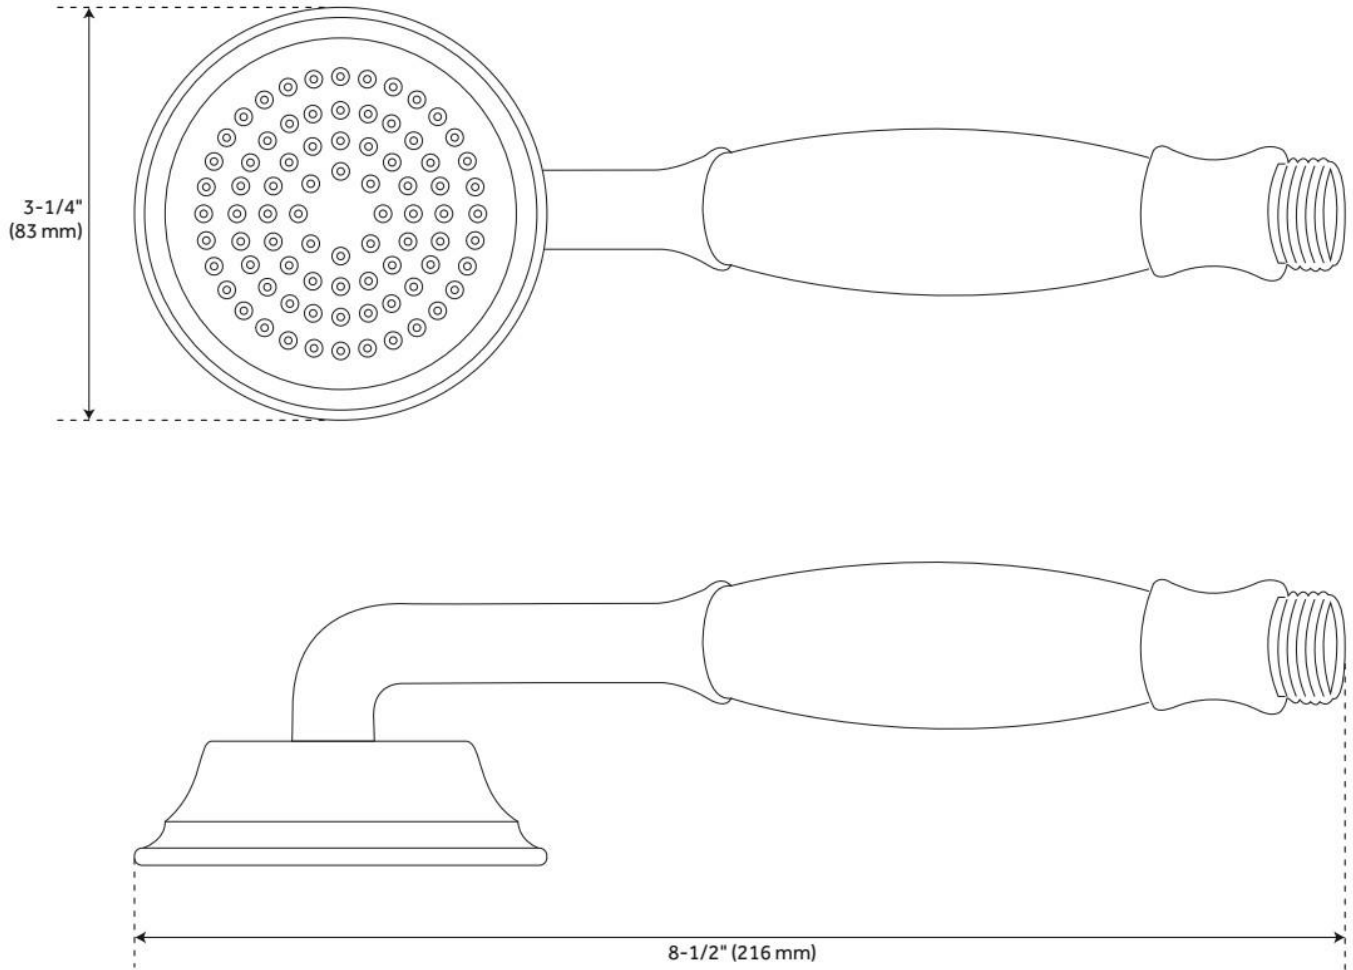

ADDITIONAL FEATURES

- All dimensions are ($\pm 1/2$ ").
- Shower system includes rainfall shower head and 15" shower arm, wall mount slide bar with hand shower and hose, hand shower water connection, and a pressure balanced valve with 2-way diverter.
- Wall mount rainfall shower head in a selection of sizes.
- Water connection features a 1/2" IPS connection and 1-3/4" diameter base.
- Valve with diverter features 1/2" IPS inlets and controls water flow between 2 shower outlets.
- For water outlet configuration options consult a professional for installation.

REVISED 8/14/2024

MODERN WATER SUPPLY ELBOW FOR HAND SHOWER

SKU: 936277

Code: SH425073, SH436969, SH425074

REVISED 8/14/2024

COOPER HAND SHOWER WITH PORCELAIN HANDLE

SKU: 940963

Code: SH433214, SH433215, SH433216

FEATURES

Material: Brass

Hand Shower Spray: Full

Hand Shower Flow Rate: 1.8 gpm (6.8 L/min) @ 80 psi

ASME A112.18.1/CSA B125.1, Massachusetts Accepted, LISTED ID: 526047, 526048, 526049

ADDITIONAL FEATURES

- Hand shower only. Hose sold separately.

REVISED 8/14/2024

COOPER HAND SHOWER WITH PORCELAIN HANDLE

SKU: 940963

Code: SH433214, SH433215, SH433216

REVISED 8/14/2024

FLEXIBLE SHOWER HOSE

SKU: 940968