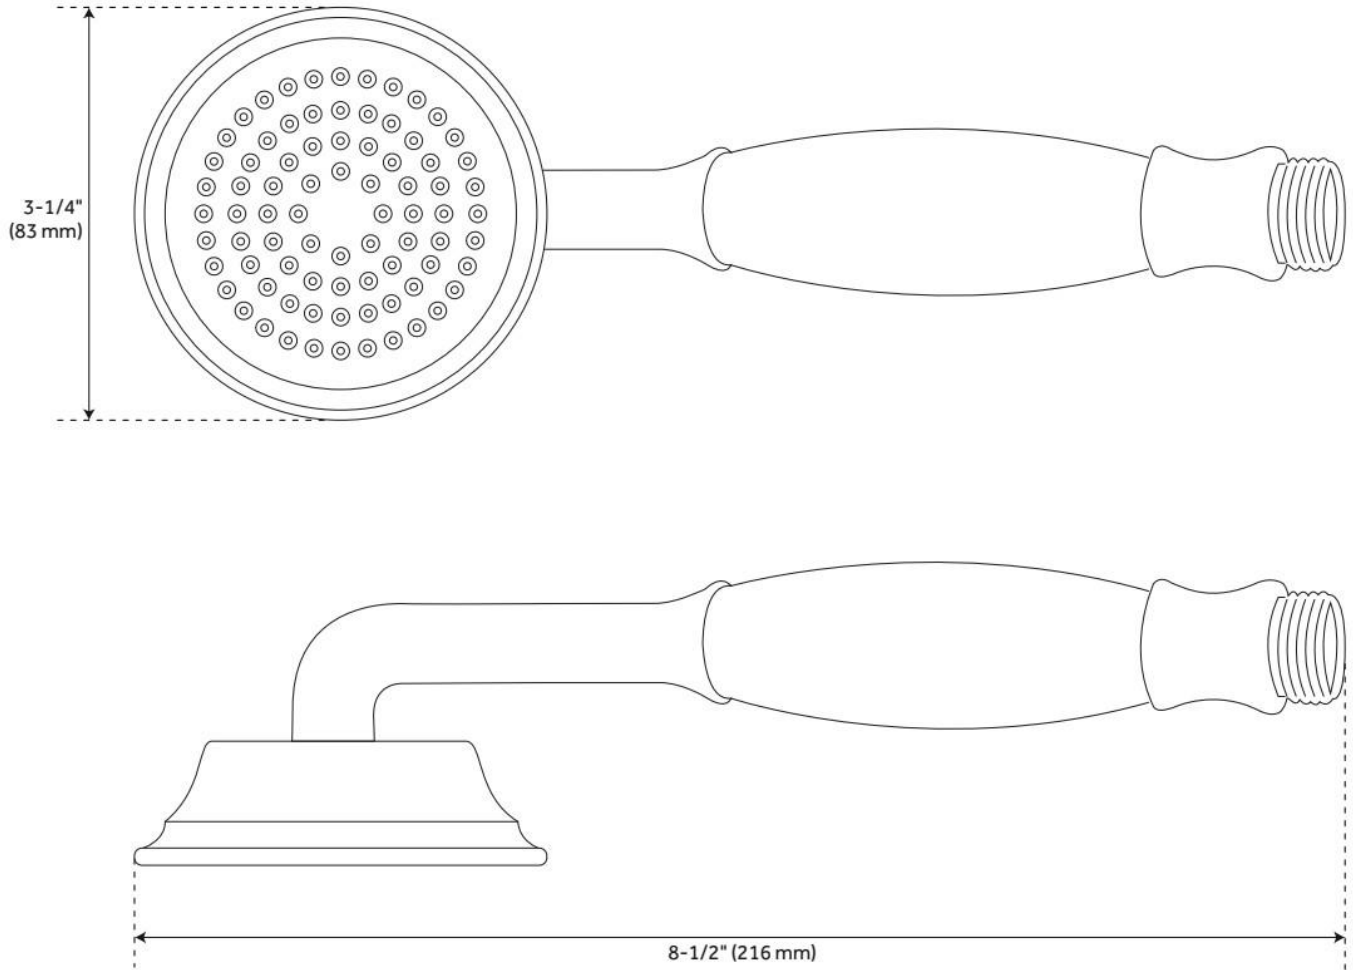

## FEATURES

Shower Head Spray: Rainfall

Shower Head Flow Rate: 1.8 gpm (6.8 L/min) @ 80 psi

Hand Shower Spray: Full

Hand Shower Flow Rate: 1.8 gpm (6.8 L/min) @ 80 psi

Diverter Outlets: 2

Cartridge Type: Ceramic Disc

## ADDITIONAL FEATURES

- All dimensions are ( $\pm 1/2$ ").
- Shower system includes rainfall shower head and 15" shower arm, wall mount slide bar with hand shower and hose, hand shower water connection, and a pressure balanced valve with 2-way diverter.
- Wall mount rainfall shower head in a selection of sizes.
- Water connection features a 1/2" IPS connection and 1-3/4" diameter base.
- Valve with diverter features 1/2" IPS inlets and controls water flow between 2 shower outlets.
- For water outlet configuration options consult a professional for installation.

## ADDITIONAL FEATURES

- Hand shower only. Hose sold separately.

REVISED 4/18/2025

# COOPER HAND SHOWER WITH PORCELAIN HANDLE

SKU: 940963

Code: SH433214, SH433215, SH433216

REVISED 4/18/2025