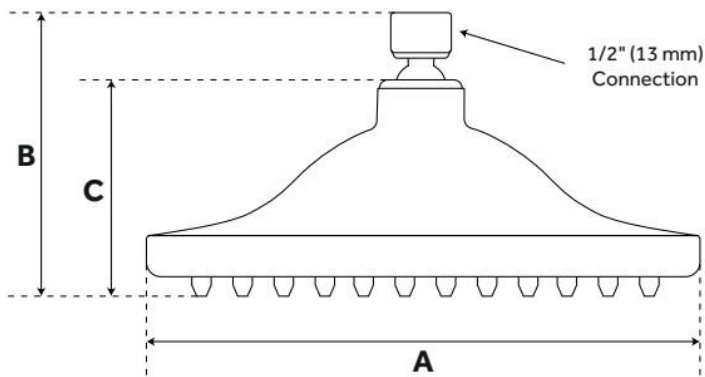

BOSTONIAN RAINFALL NOZZLE SHOWER HEAD

SKU: 926392

Code: SH250950, SH250941, SH250942, SH250953, SH250944, SH250947, SH250954, SH250946, SH482193, SH250949, SH250951, SH482194, SH250948, SH250956, SH482191, SH250945, SH482192, SH250943, SH250940, SH250958, SH250955, SH250959

Reference A	Reference B	Reference C
5-1/4" (133 mm)	3" (76 mm)	2" (51 mm)
7-3/4" (197 mm)	3-1/2" (89 mm)	2-1/2" (64 mm)
10" (254 mm)	3-1/2" (89 mm)	3" (76 mm)
12" (305 mm)	4-1/4" (108 mm)	3-1/4" (83 mm)

REVISED 5/24/2024