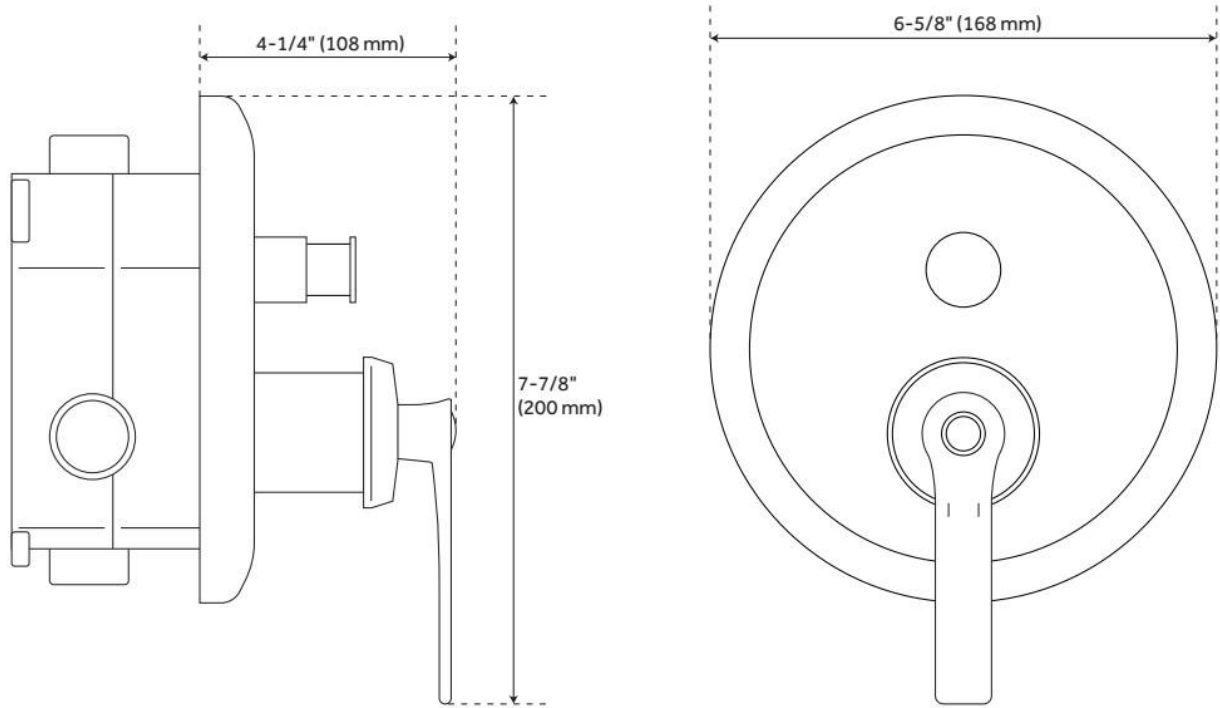

COOPER PRESSURE BALANCED SHOWER VALVE WITH DIVERTER

SKU: 940964

Code: SH433218, SH433219, SH433220

REVISED 8/14/2024