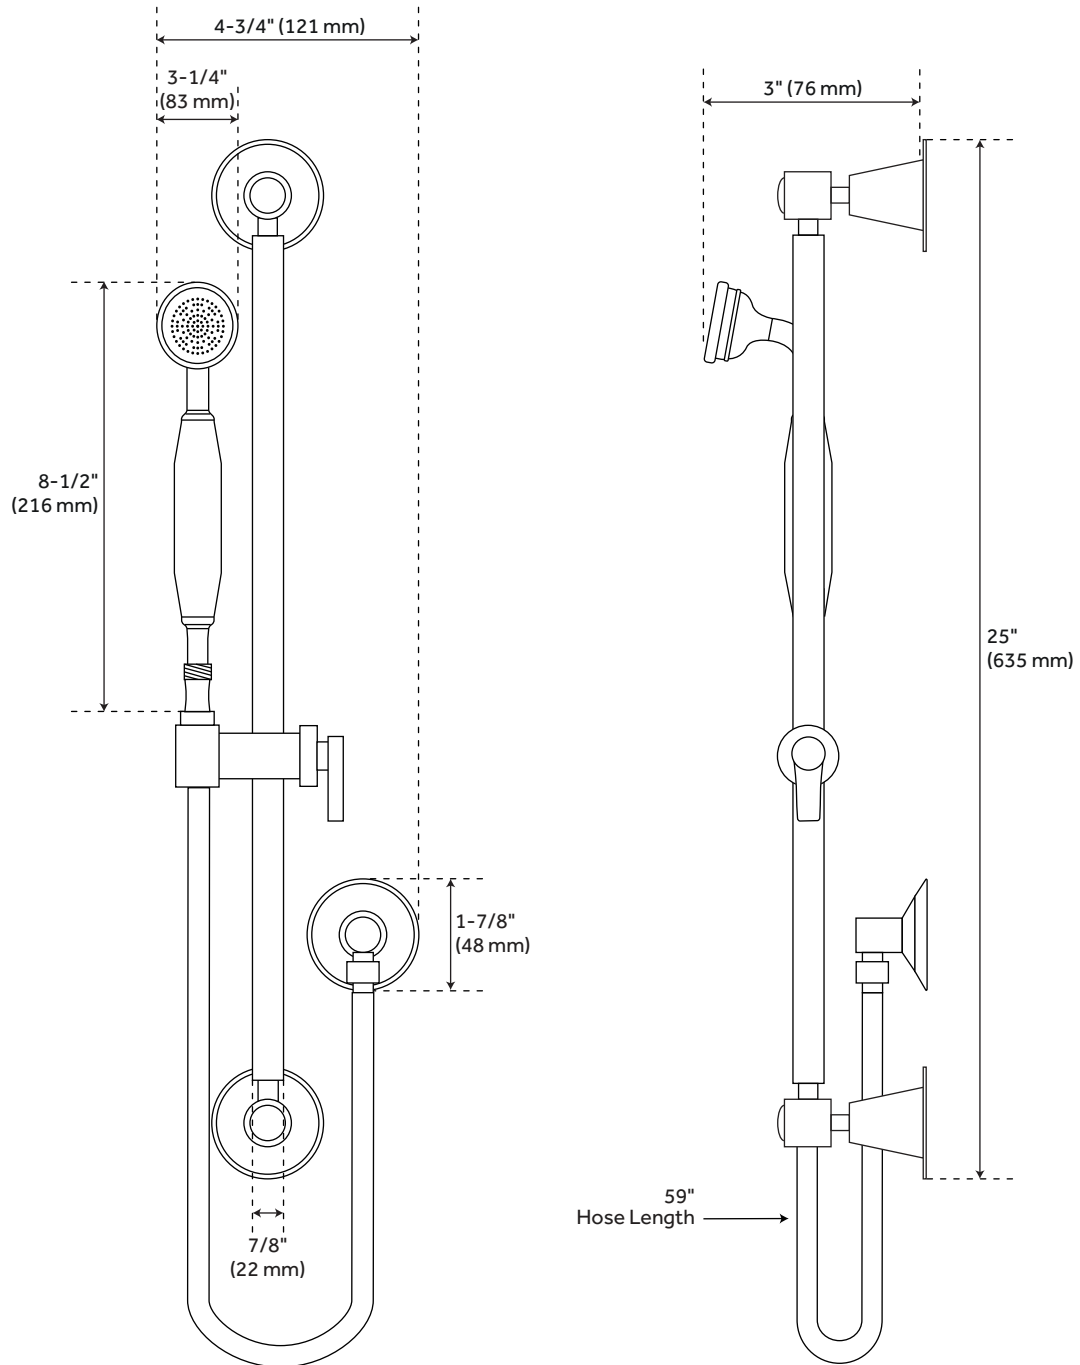

COOPER HAND SHOWER WITH SLIDE BAR

All dimensions and specifications are nominal and may vary. Use actual products for accuracy in critical situations.