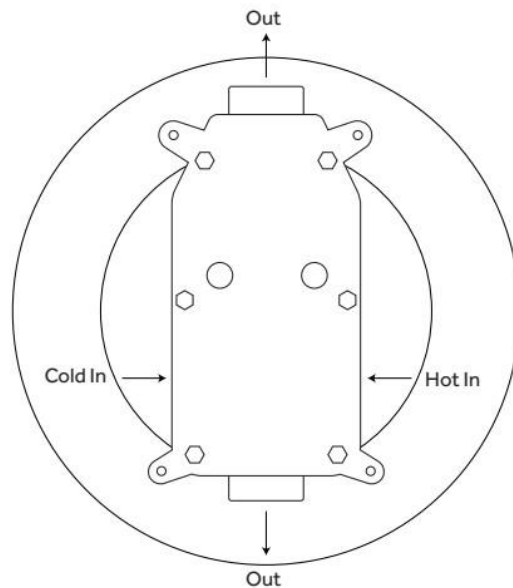

COOPER PRESSURE BALANCED SHOWER VALVE WITH DIVERTER

SKU: 940964

Code: SH433218, SH433219, SH433220

REVISED 8/14/2024