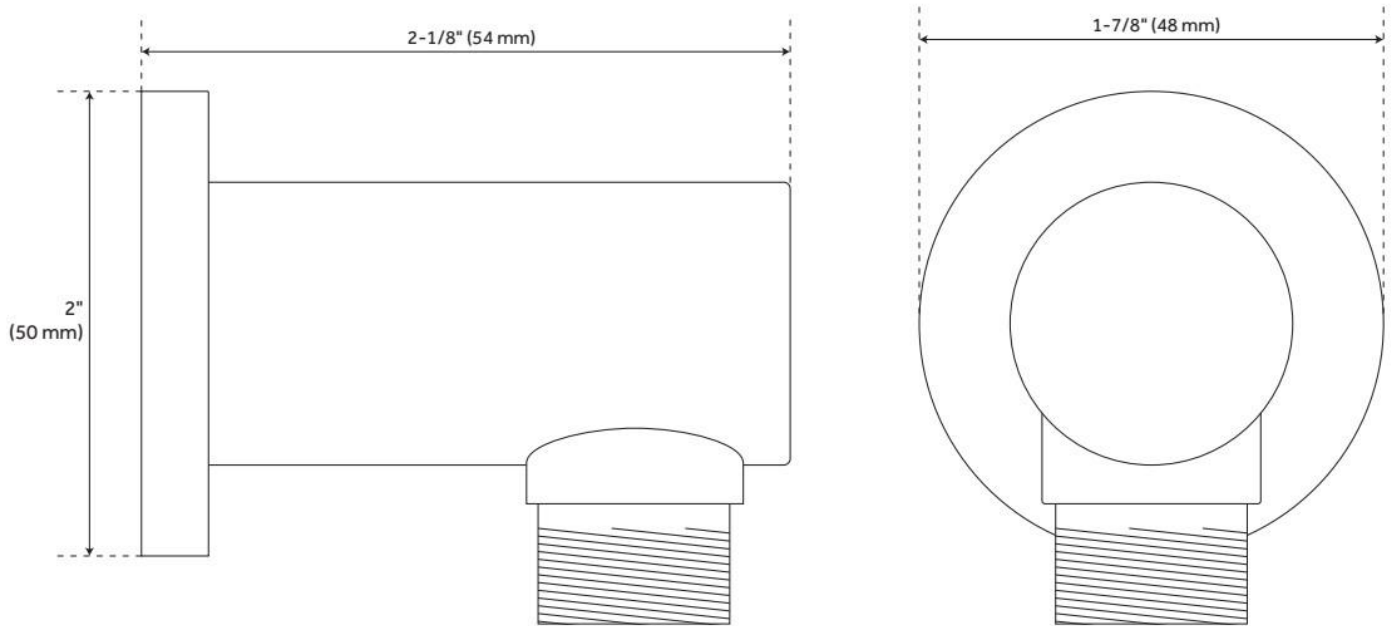

MODERN WATER SUPPLY ELBOW FOR HAND SHOWER

SKU: 936277

Code: SH425073, SH436969, SH425074

REVISED 8/14/2024