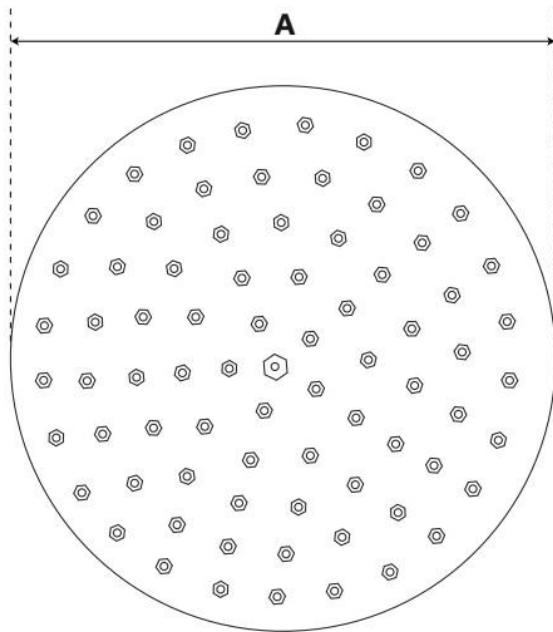

## ADDITIONAL FEATURES

Can be installed on a ceiling-mount or wall mount shower arm. 6", 8" and 10" shower heads are adjustable and feature a swivel connection. 12" shower head is stationary and does not swivel.

Reference A	Reference B	Reference C
5-1/4" (133 mm)	3" (76 mm)	2" (51 mm)
7-3/4" (197 mm)	3-1/2" (89 mm)	2-1/2" (64 mm)
10" (254 mm)	3-1/2" (89 mm)	3" (76 mm)
12" (305 mm)	4-1/4" (108 mm)	3-1/4" (83 mm)