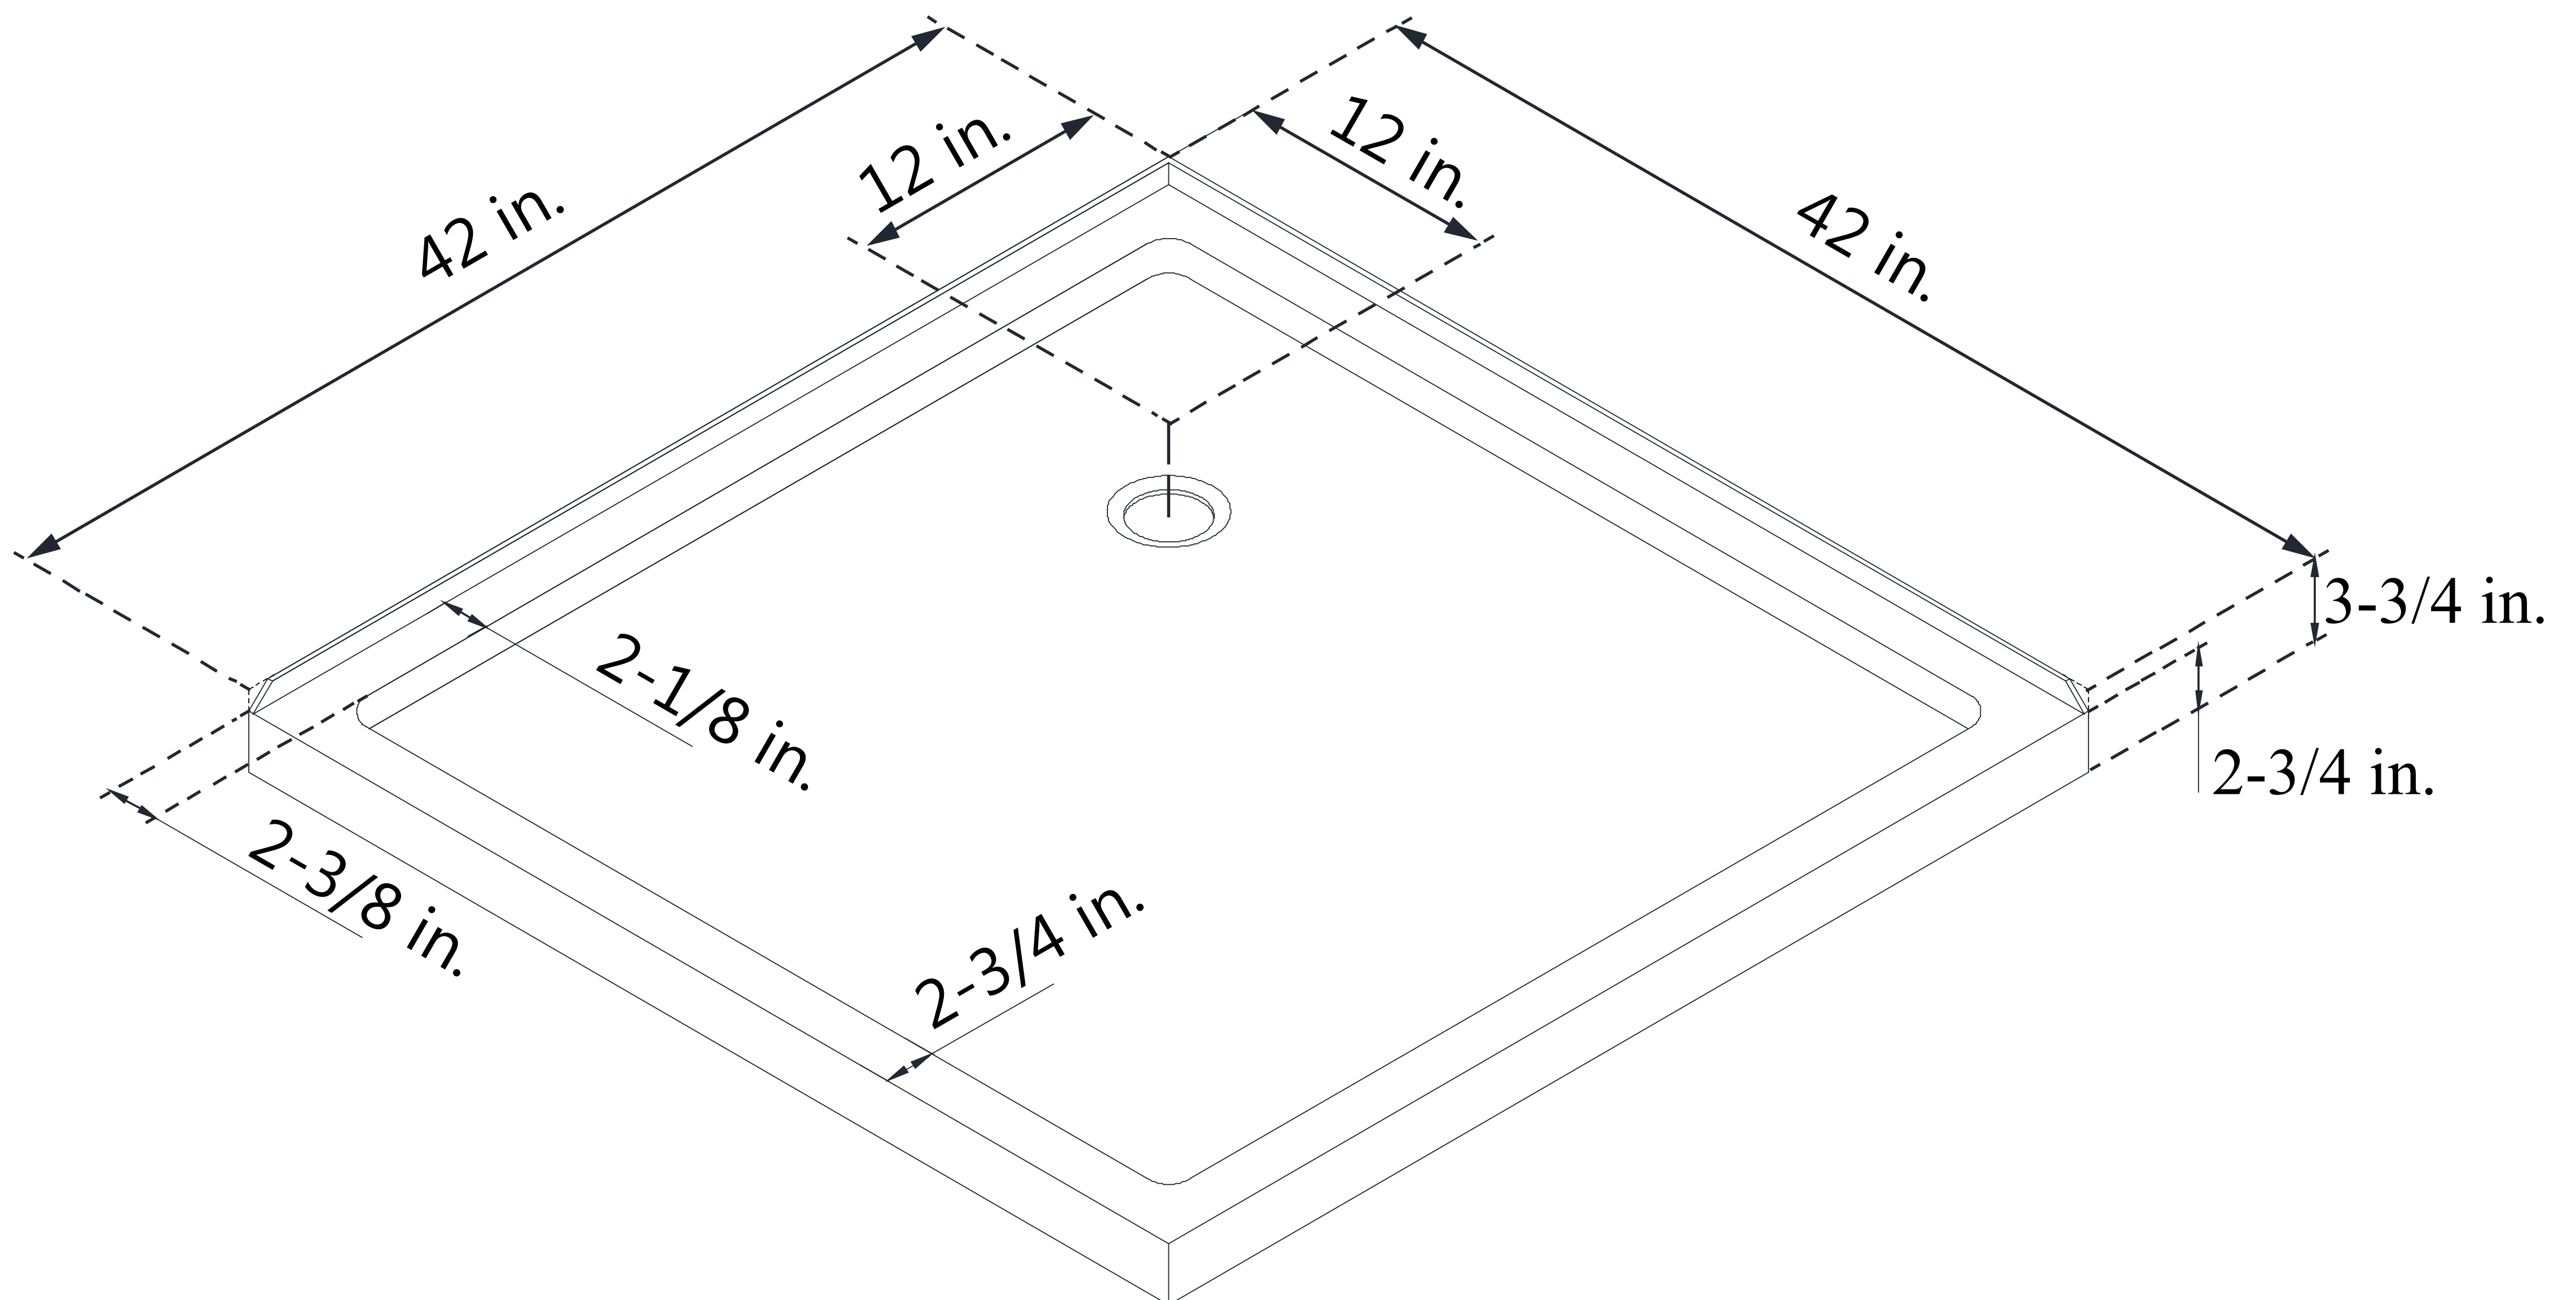

DLT-1042420

SLIMLINE SHOWER BASE

DOUBLE THRESHOLD

CORNER DRAIN

Drain Hole Specs

DreamLine reserves the right to update or modify the hardware or materials pictured without prior notice for the purpose of product improvement and customer satisfaction.