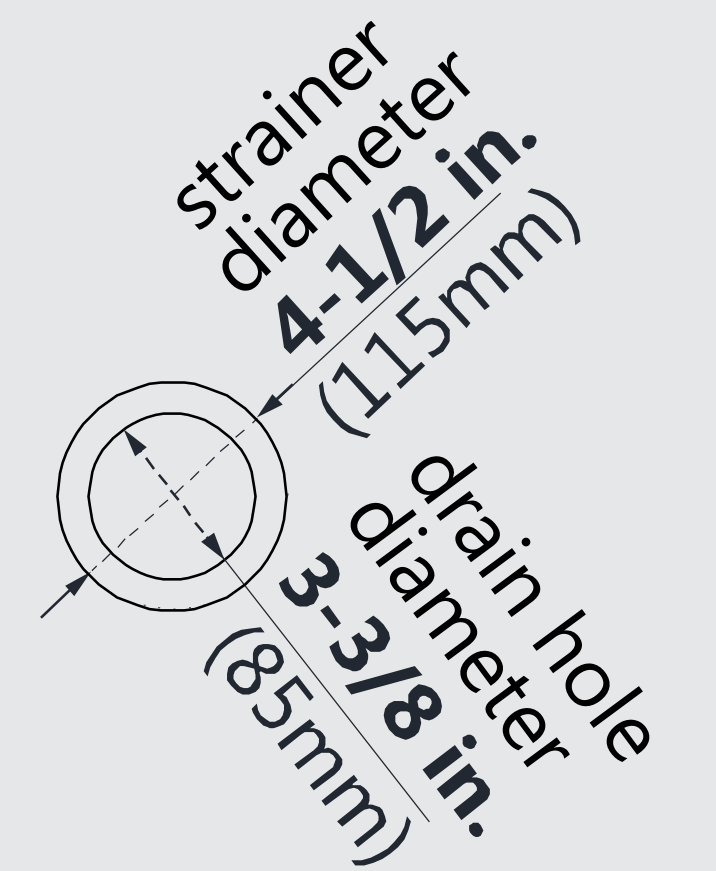

DLT-1042420

SLIMLINE SHOWER BASE

DOUBLE THRESHOLD

CORNER DRAIN

Drain Hole Specs

DreamLine reserves the right to update or modify the hardware or materials pictured without prior notice for the purpose of product improvement and customer satisfaction.