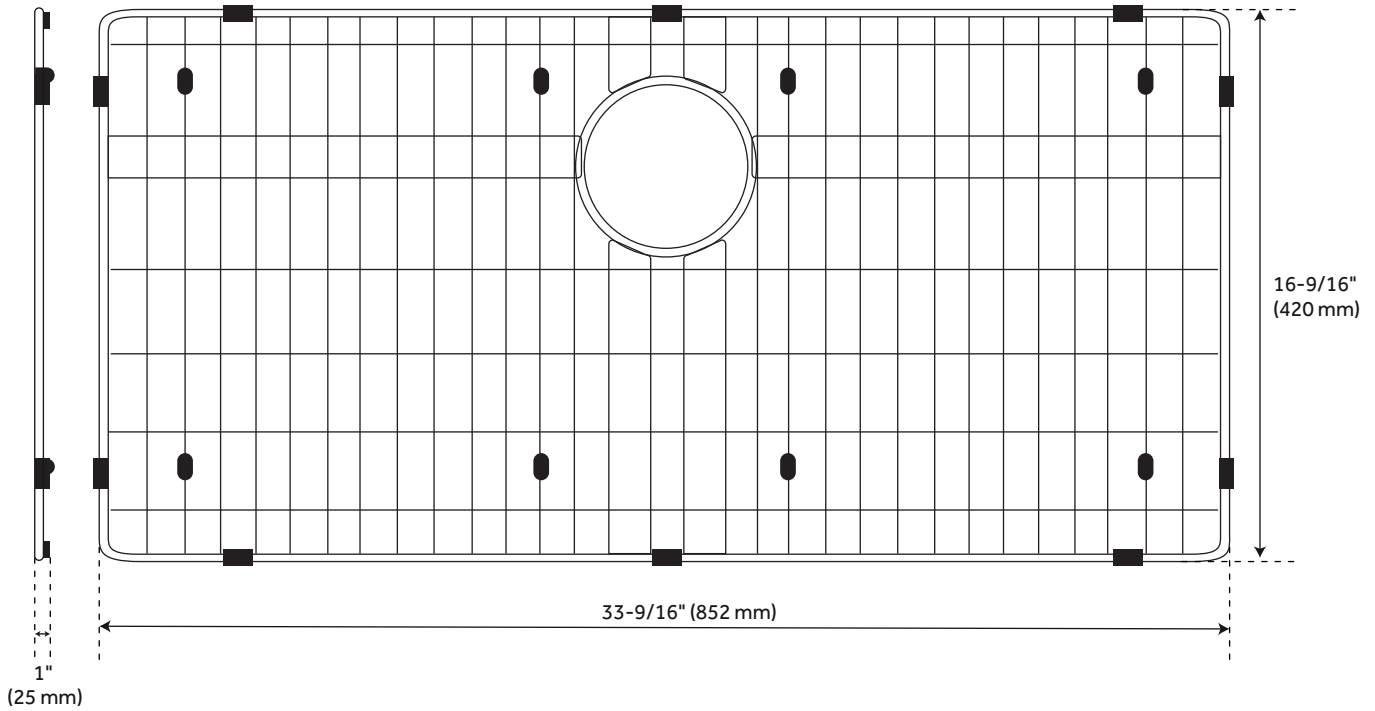

36" ATLAS

STAINLESS STEEL FARMHOUSE SINK - CURVED APRON - PEWTER

SKU: 944663

FEATURES

- Material: Stainless Steel
- Basin Split: Single
- Apron Design: Curved
- Faucet Centers: No Faucet Hole
- Number of Basins: 1
- Metal Gauge/Thickness: 16 Gauge
- Faucet Included: No
- Drain Included: Optional
- Sink Installation: Farmhouse
- Sound Insulation Coating/Pads on Sides and Bottom
- Rear Drain Location

CONTENTS

- 36" SINK PAGE 2
- SINK GRID PAGE 3

REVISED 03/15/2021

36" ATLAS

STAINLESS STEEL FARMHOUSE SINK - CURVED APRON - PEWTER

SKU: 944663

FEATURES

- Length: 36"
- Width: 21"
- Height: 9"
- Basin Length: 34"
- Basin Width: 17"
- Water Depth to Rim: 8-5/8"
- Apron Front Rim Thickness: 3"
- Side and Back Rim Thickness: 1"
- Drain Size: 3-1/2"

PRODUCT IMAGE

ATLAS

SINGLE BOWL SINK GRID

SKU: 951150

FEATURES

- Length: 33-9/16"
- Width: 16-9/16"
- Height: 1"
- Fits Drain Size: 3-1/2"

PRODUCT IMAGE