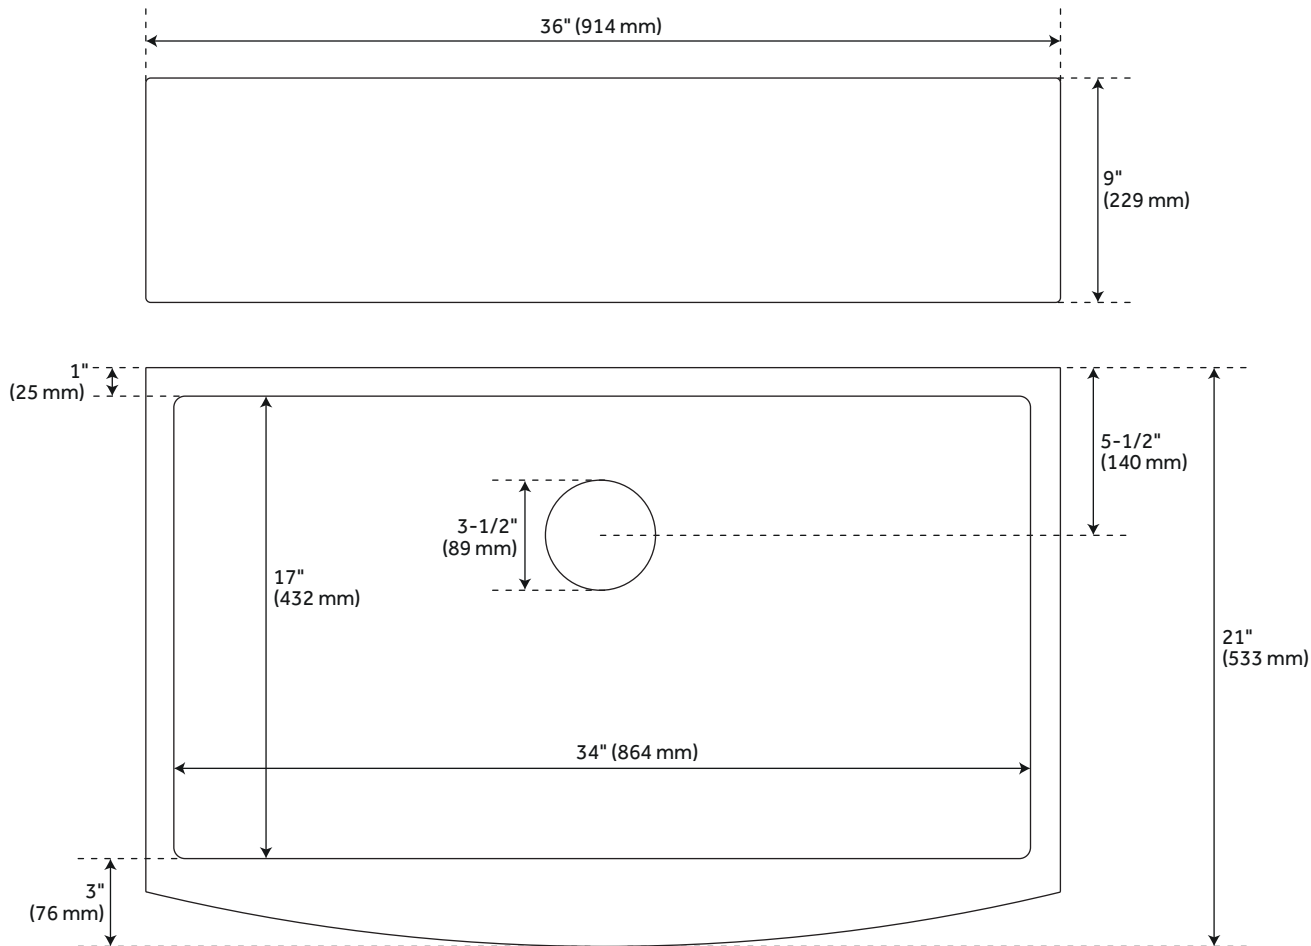

36" ATLAS

STAINLESS STEEL FARMHOUSE SINK - CURVED APRON - PEWTER

SKU: 944663

FEATURES

- Material: Stainless Steel
- Basin Split: Single
- Apron Design: Curved
- Faucet Centers: No Faucet Hole
- Number of Basins: 1
- Metal Gauge/Thickness: 16 Gauge
- Faucet Included: No
- Drain Included: Optional
- Sink Installation: Farmhouse
- Sound Insulation Coating/Pads on Sides and Bottom
- Rear Drain Location

CONTENTS

- 36" SINK PAGE 2
- SINK GRID PAGE 3

REVISED 03/15/2021

36" ATLAS

STAINLESS STEEL FARMHOUSE SINK - CURVED APRON - PEWTER

SKU: 944663

FEATURES

- Length: 36"
- Width: 21"
- Height: 9"
- Basin Length: 34"
- Basin Width: 17"
- Water Depth to Rim: 8-5/8"
- Apron Front Rim Thickness: 3"
- Side and Back Rim Thickness: 1"
- Drain Size: 3-1/2"

PRODUCT IMAGE

ATLAS

SINGLE BOWL SINK GRID

SKU: 951150

FEATURES

- Length: 33-9/16"
- Width: 16-9/16"
- Height: 1"
- Fits Drain Size: 3-1/2"

PRODUCT IMAGE