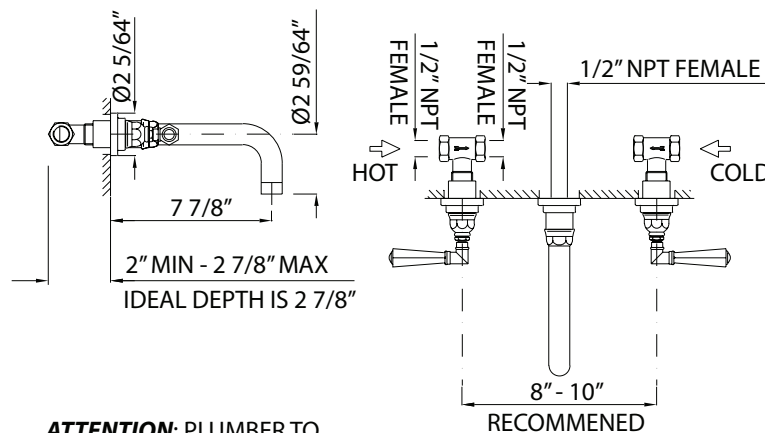

WARRANTY

- Limited Lifetime Warranty
- No warranty on Tuscan Brass

ATTENTION: PLUMBER TO PROVIDE T-FITTING AND CORRECT NIPPLE

XM

X