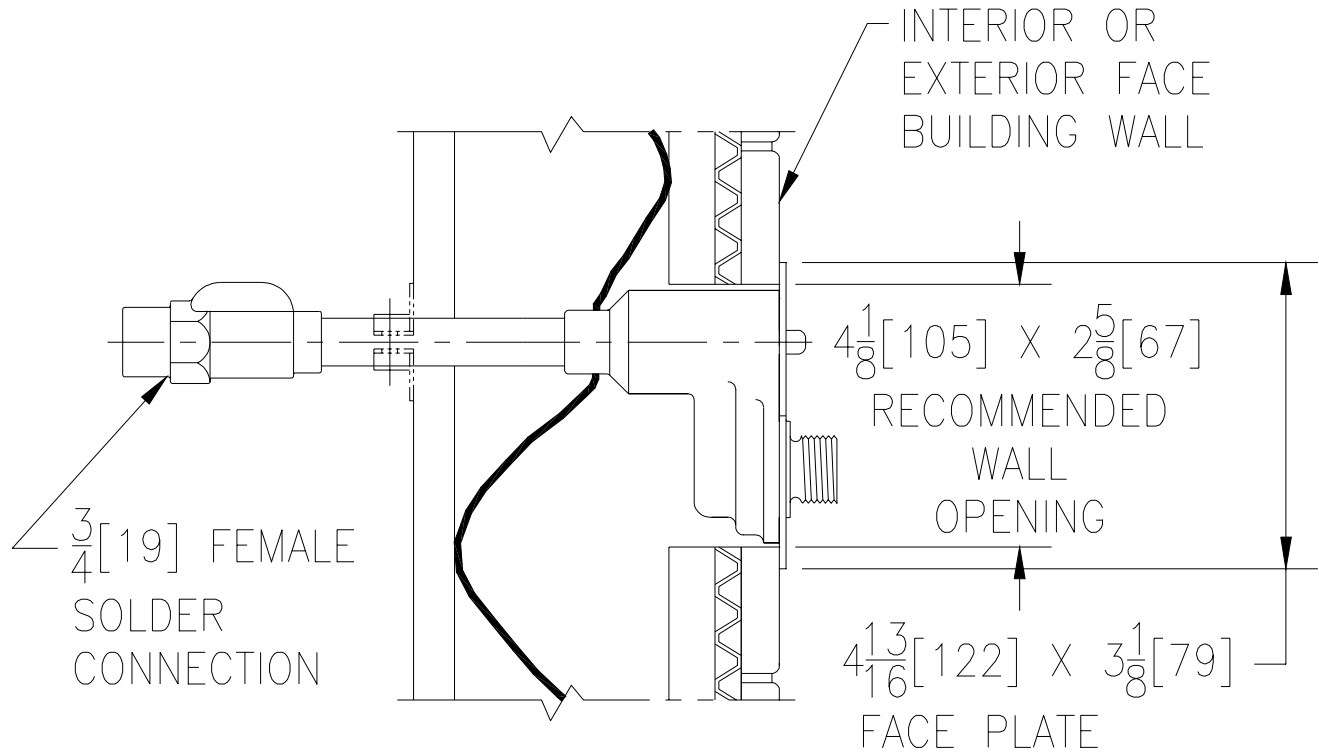

TYPICAL INSTALLATION  
Z-1321  
ECOLOTROL WALL HYDRANT WITH CERAMIC DISC

Dimensional Data (inches and [ mm ]) are Subject to Manufacturing Tolerances and Change Without Notice

**Z-1321**  
**ECOLOTROL WALL HYDRANT WITH CERAMIC DISC**  
**Exposed, Non-Freeze, Automatic Draining, Anti-Siphon**

Ecolotrol wall hydrants are used where the added security of a box hydrant is not required. Optional wall clamp shown to anchor hydrant in wall. Stainless steel face provides for flush installation and years of non-corroded appearance.