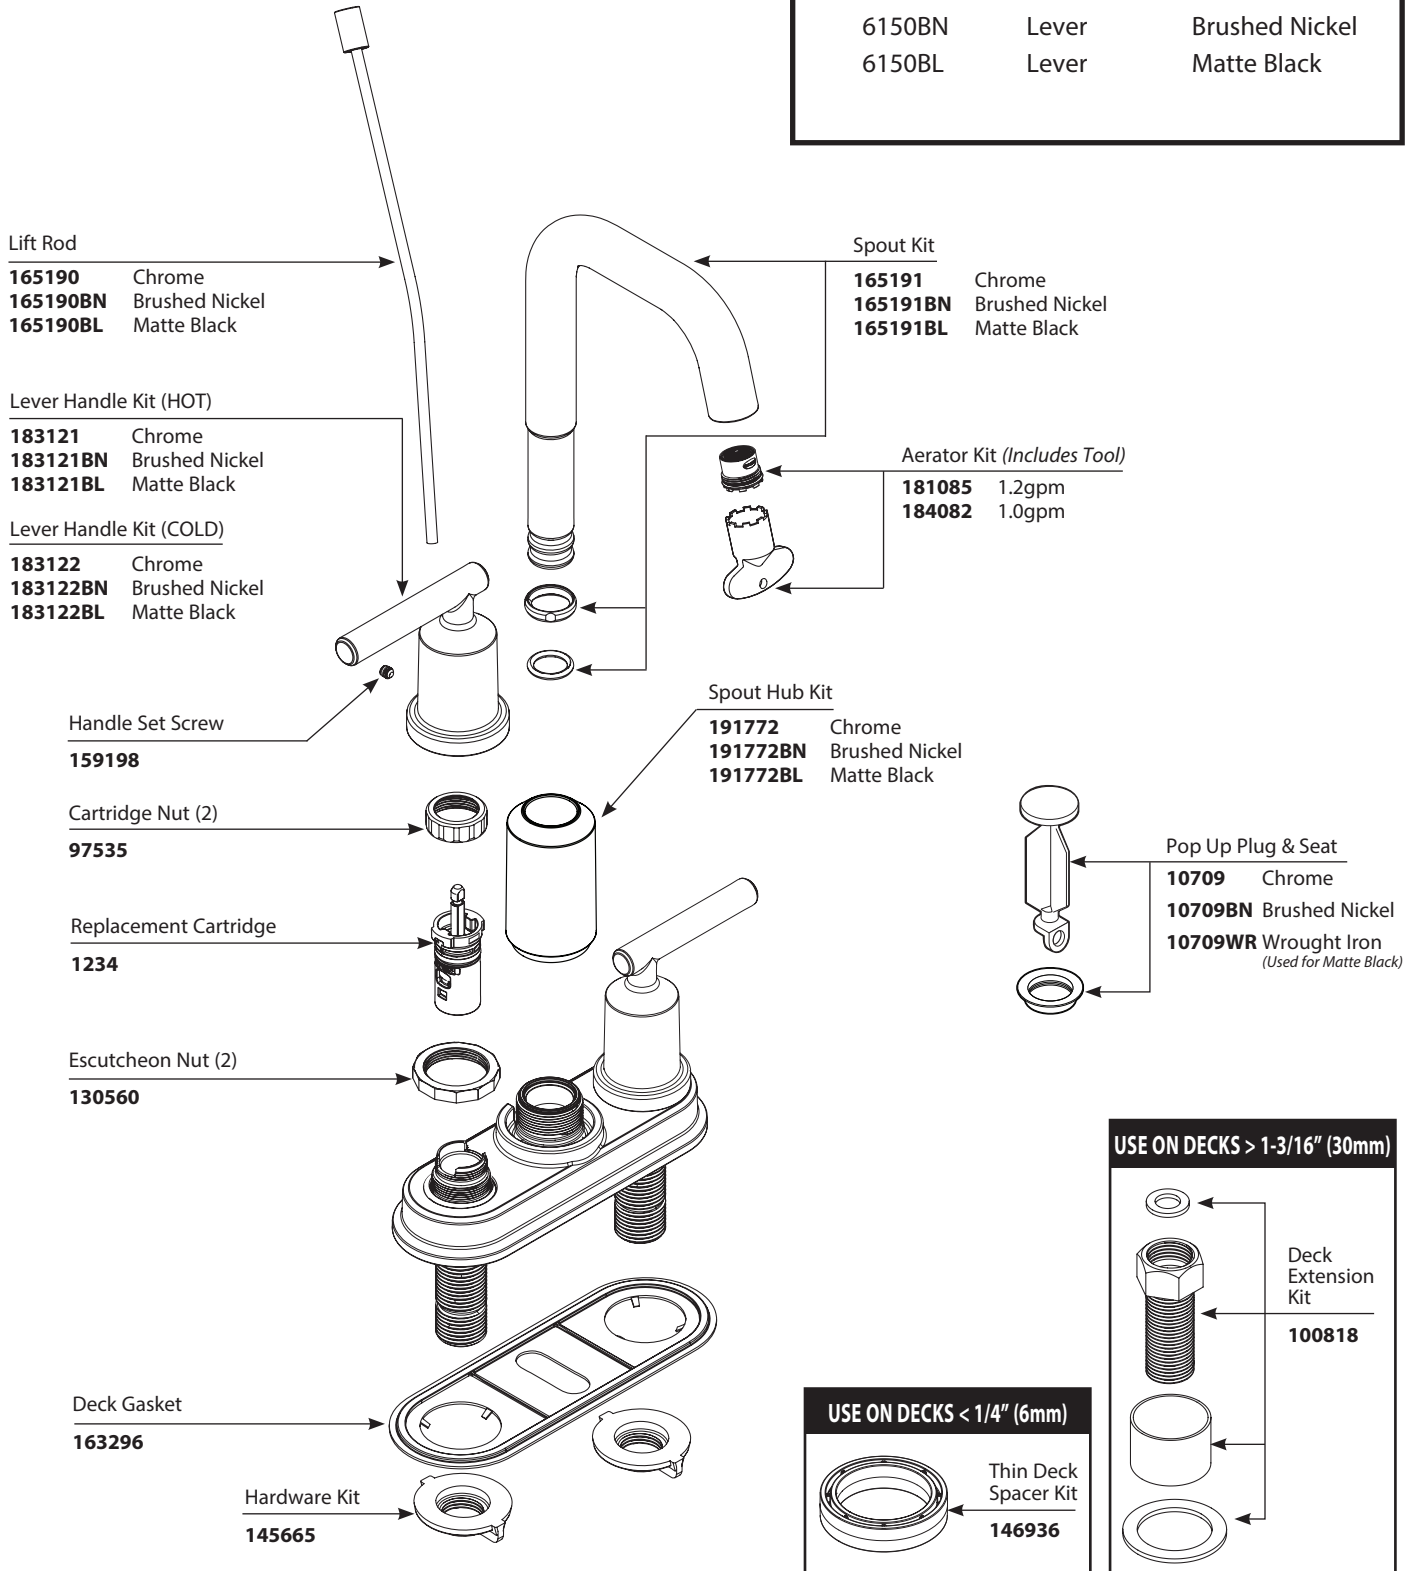

# MOEN®

There is more than one version of this model.  
Page down to identify the version you have.

■ Order by Part Number

## Illustrated Parts

#### Two Handle Lavatory Faucet

MODEL	TYPE	FINISH
6150	Lever	Chrome
6150BN	Lever	Brushed Nickel
6150BL	Lever	Matte Black

■ Order by Part Number

## Illustrated Parts

Gibson™		
Two Handle Lavatory Faucet		
MODEL	TYPE	FINISH
6150	Lever	Chrome