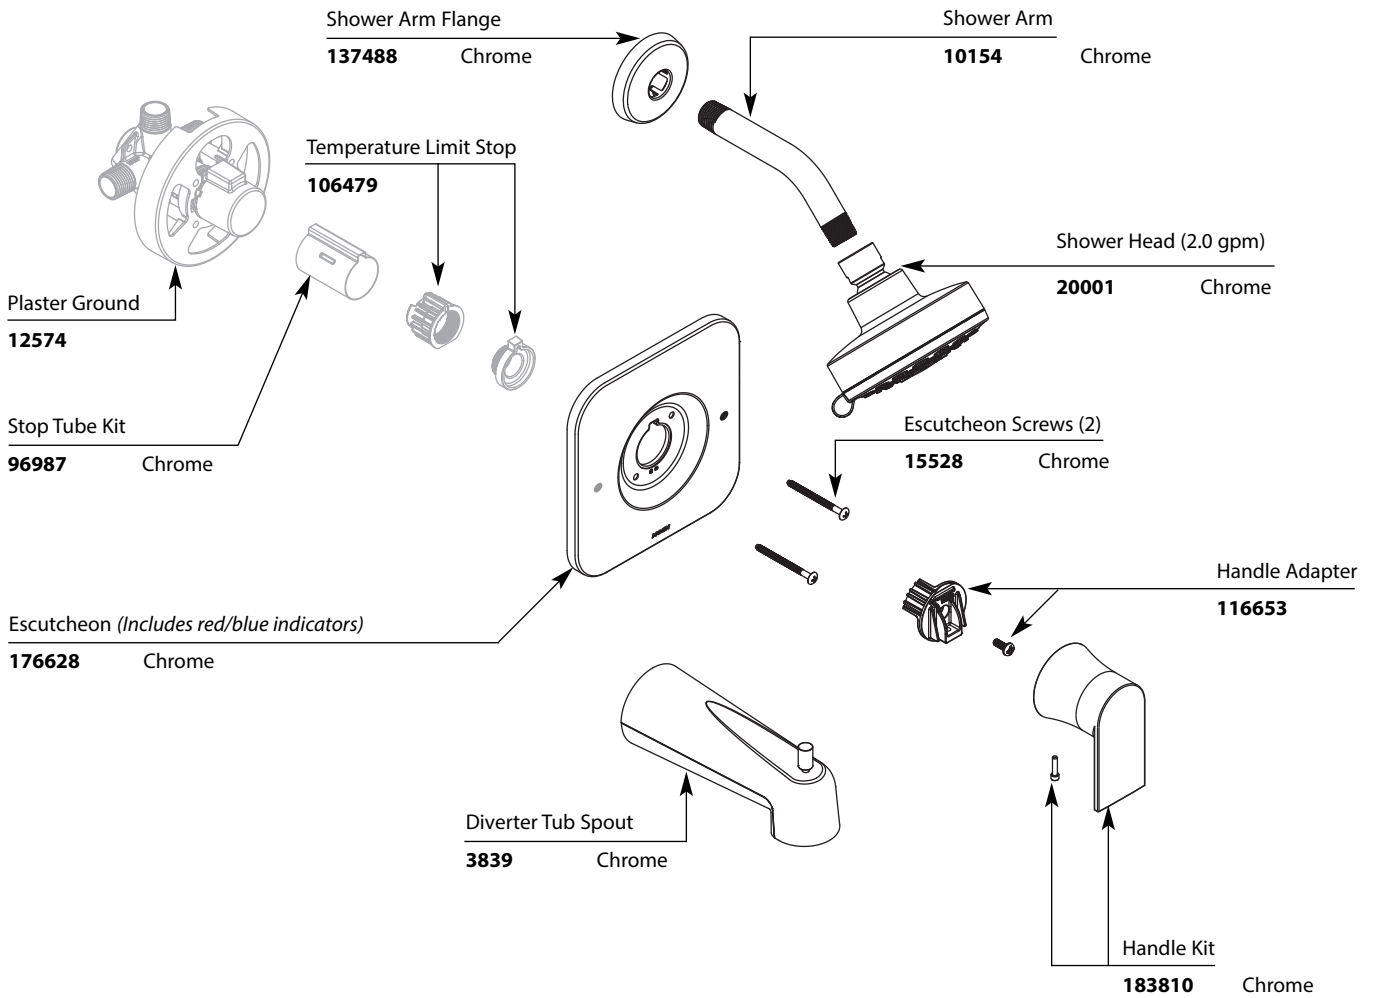

# Illustrated Parts

■ **Order by Part Number**

■ **Trim can be used with 62300 series or 2500 series valve**

Genta™ Posi-Temp® Single-Handle Tub/Shower Valve		
Valve Trim	Shower Only*	Tub/Shower*
<b>MODEL</b> T2471 Chrome	<b>MODEL</b> T2472EP Chrome T2472NH Chrome	<b>MODEL</b> T2473EP Chrome T2473NH Chrome
(2.0 gpm showerhead) or those with NH suffix (no showerhead)		