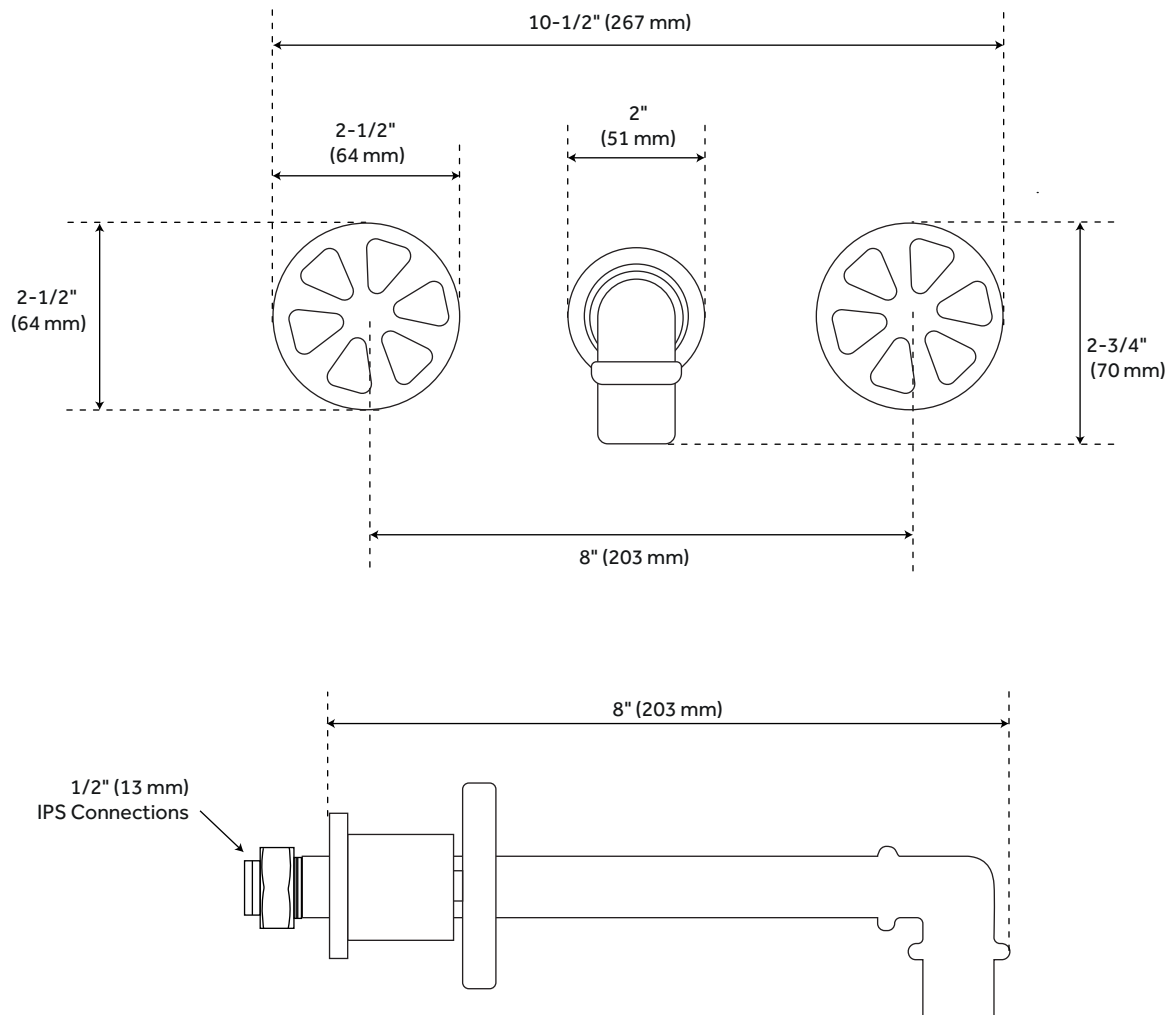

EDISON

WALL-MOUNT BATHROOM FAUCET - WHEEL HANDLES

SKU: 943010

FEATURES

Faucet Centers: 8"
Handle Type: Knob
Faucet Material: Brass
Length: 10-1/2"
Width: 8"
Height: 2-3/4"
Spout Reach: 8"
Base Plate Length: 2"
Base Plate Width: 2"
Handle Length: 2-1/2"
Ceramic Disc Cartridges: Yes
Hot and Cold Indicators: No
IPS: 1/2"
Drain Included: Yes

CODES/STANDARDS

cUPC
NSF/ANSI 61
ASME A112.18.1/CSA B125.1
NSF/ANSI 372"

SIGNATURE HARDWARE LIFETIME WARRANTY

See website for warranty information

All product dimensions are nominal.

REVISED 09/12/2018