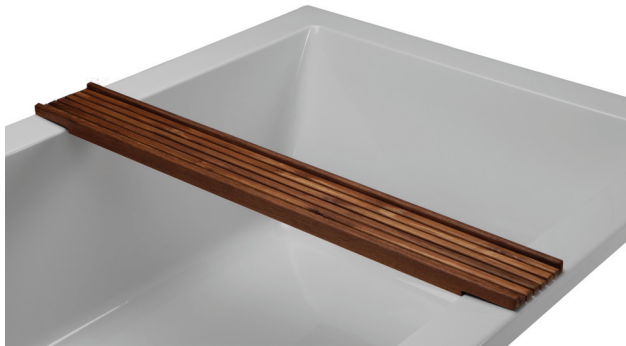

Teak Tub Trays

GENERAL SPECIFICATIONS

Material - Teak

Slatted and Solid Teak Trays shown with Designer Collection Acrylic Andrea tub. Also available for most MTI tub models, including those in the MTI Collection.

Slatted Teak Tray

Solid Teak Tray

Radius Teak Tray
shown on MTI Collection Halo tub
model 211.

Part Description	Part #	Price
Slatted Teak Tray	TK-TRAY1	\$515
Solid Teak Tray	TK-TRAY2	\$585
Radius Teak Tray	TK-RDTRAY	\$1,130

**MUST SPECIFY TUB MODEL
AT TIME OF ORDER.**
See tub options page for availability.

CONSTRUCTION AND FEATURES

- Smooth, durable teak combines beauty with practicality.
- Constructed of the finest grade of Genuine Teak.*
- Teak has the natural ability to ward off fungi, mold and mildew.
- Unsurpassed quality and workmanship.
- Handcrafted and milled in the USA.
- Radius Teak Tray currently available for Halo tub model only.
- Contact MTI for ordering details and pricing on any custom teak tray.
- Teak is inherently slip-resistant.