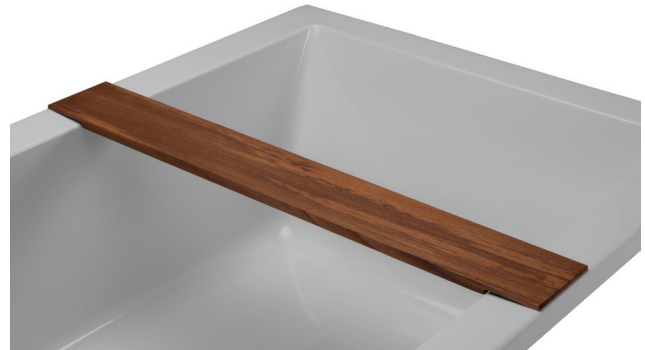

Teak Tub Trays

GENERAL SPECIFICATIONS

Material - Teak

Slatted and Solid Teak Trays shown with Designer Collection Acrylic Andrea tub. Also available for most MTI tub models, including those in the MTI Collection.

Slatted Teak Tray

Solid Teak Tray

Radius Teak Tray
shown on MTI Collection Halo tub
model 211.

Part Description	Part #	Price
Slatted Teak Tray	TK-TRAY1	\$515
Solid Teak Tray	TK-TRAY2	\$585
Radius Teak Tray	TK-RDTRAY	\$1,130

**MUST SPECIFY TUB MODEL
AT TIME OF ORDER.**
See tub options page for availability.

CONSTRUCTION AND FEATURES

- Smooth, durable teak combines beauty with practicality.
- Constructed of the finest grade of Genuine Teak.*
- Teak has the natural ability to ward off fungi, mold and mildew.
- Unsurpassed quality and workmanship.
- Handcrafted and milled in the USA.
- Radius Teak Tray currently available for Halo tub model only.
- Contact MTI for ordering details and pricing on any custom teak tray.
- Teak is inherently slip-resistant.