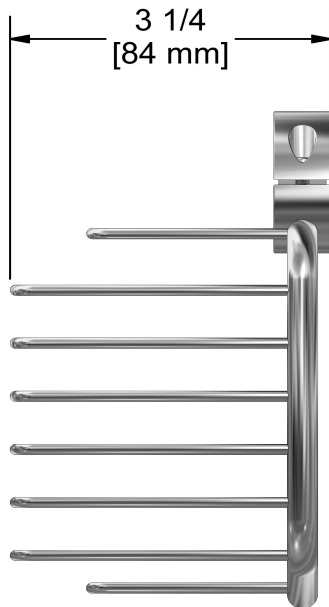

Specifications

Descriptions

- Fits on bars with one diameter of 21mm in 25mm (7/8 "for 1")
- Brass

Available colors

- C : Chrome

Shower rail basket, Ø of 21mm in 25mm (7/8 "for 1")

275

Sizes, models and finishes may differ from thoses presented.

Warranty

This Riobel Inc. product you have purchased carries a Limited Lifetime Warranty on the chrome, PVD finish, blacks and all working parts and is guaranteed from the initial purchase date against all manufacturing defects. All other finishes, including plastic components, are guaranteed for one year. All electric and/or electronic parts are covered by a 5-year limited warranty. The warranty offered on our products will be honored only if the installation is performed by a certified master plumber.