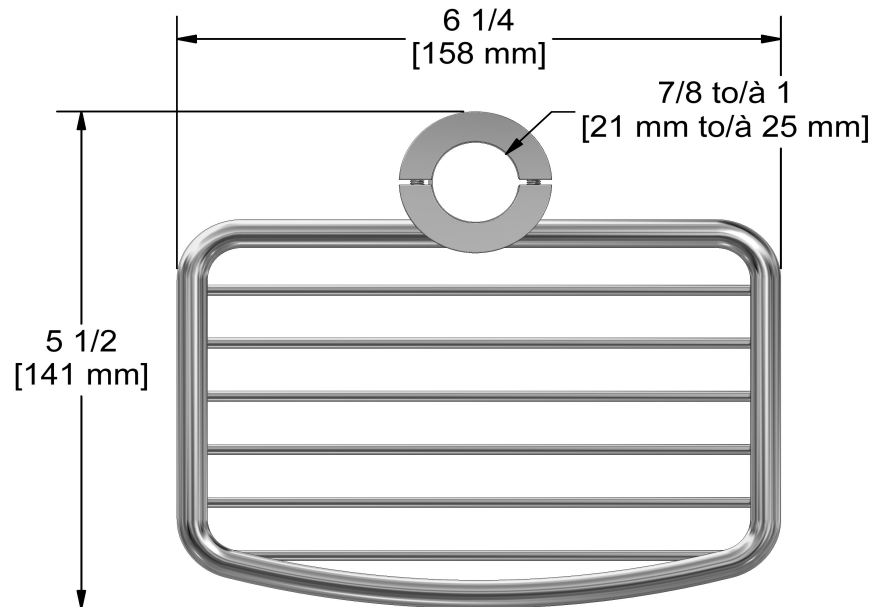

Specifications

Descriptions

- Fits on bars with one diameter of 21mm in 25mm (7/8 "for 1")
- Brass

Available colors

- C : Chrome

Shower rail basket, Ø of 21mm in 25mm (7/8 "for 1")

275

Sizes, models and finishes may differ from thoses presented.