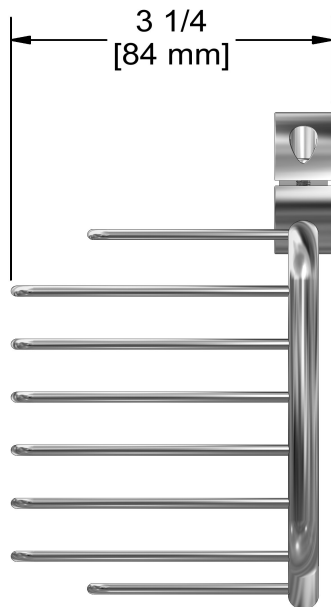

Specifications

Shower rail basket, Ø of 17mm in 22mm (5/8 " for 7/8 ")
265

Descriptions

- Fits on bars with one diameter of 17mm in 22mm (5/8 " for 7/8 ")
- Brass

Available colors

- C : Chrome

Sizes, models and finishes may differ from those presented.

Warranty

This Riobel Inc. product you have purchased carries a Limited Lifetime Warranty on the chrome, PVD finish, blacks and all working parts and is guaranteed from the initial purchase date against all manufacturing defects. All other finishes, including plastic components, are guaranteed for one year. All electric and/or electronic parts are covered by a 5-year limited warranty. The warranty offered on our products will be honored only if the installation is performed by a certified master plumber.