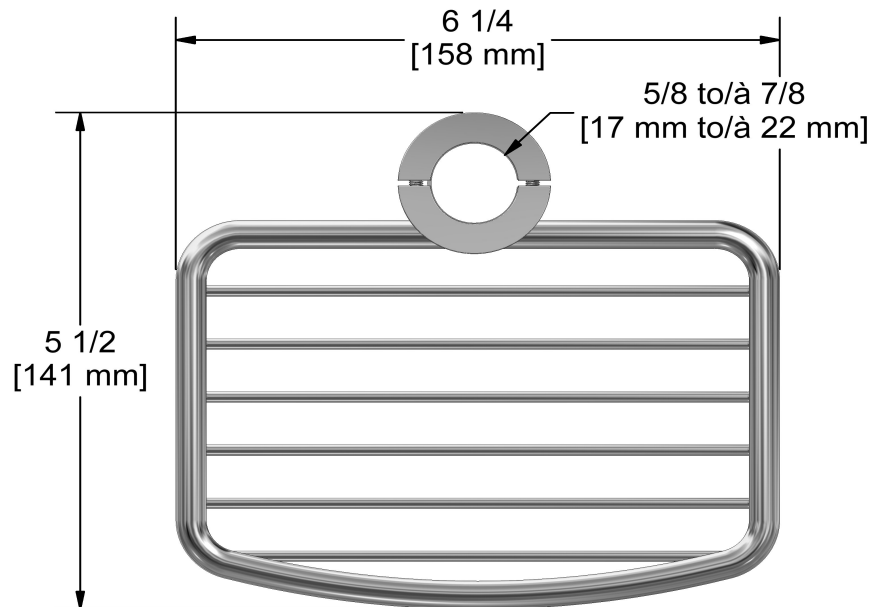

Specifications

Shower rail basket, Ø of 17mm in 22mm (5/8 " for 7/8 ")
265

Descriptions

- Fits on bars with one diameter of 17mm in 22mm (5/8 " for 7/8 ")
- Brass

Available colors

- C : Chrome

Sizes, models and finishes may differ from those presented.