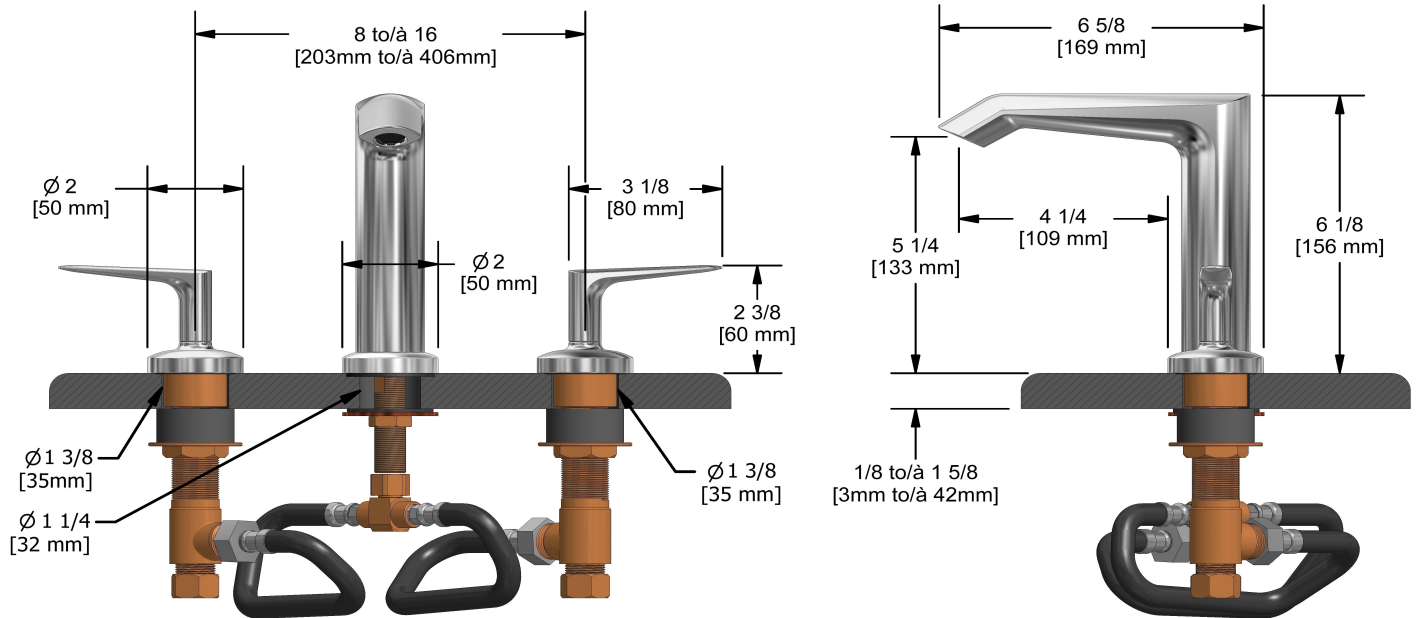

Sizes, models and finishes may differ from those presented.

Warranty

This Riobel Inc. product you have purchased carries a Limited Lifetime Warranty on the chrome, PVD finish, blacks and all working parts and is guaranteed from the initial purchase date against all manufacturing defects. All other finishes, including plastic components, are guaranteed for one year. All electric and/or electronic parts are covered by a 5-year limited warranty. The warranty offered on our products will be honored only if the installation is performed by a certified master plumber.

Customer Care

Phone (800) 777 - 9762 | Email: customercare@houseofrohl.com | Website: houseofrohl.com/support/contact-us

Consult your local House of Rohl showroom for additional information and specifications. For complete warranty details and a list of showrooms, go to houseofrohl.com