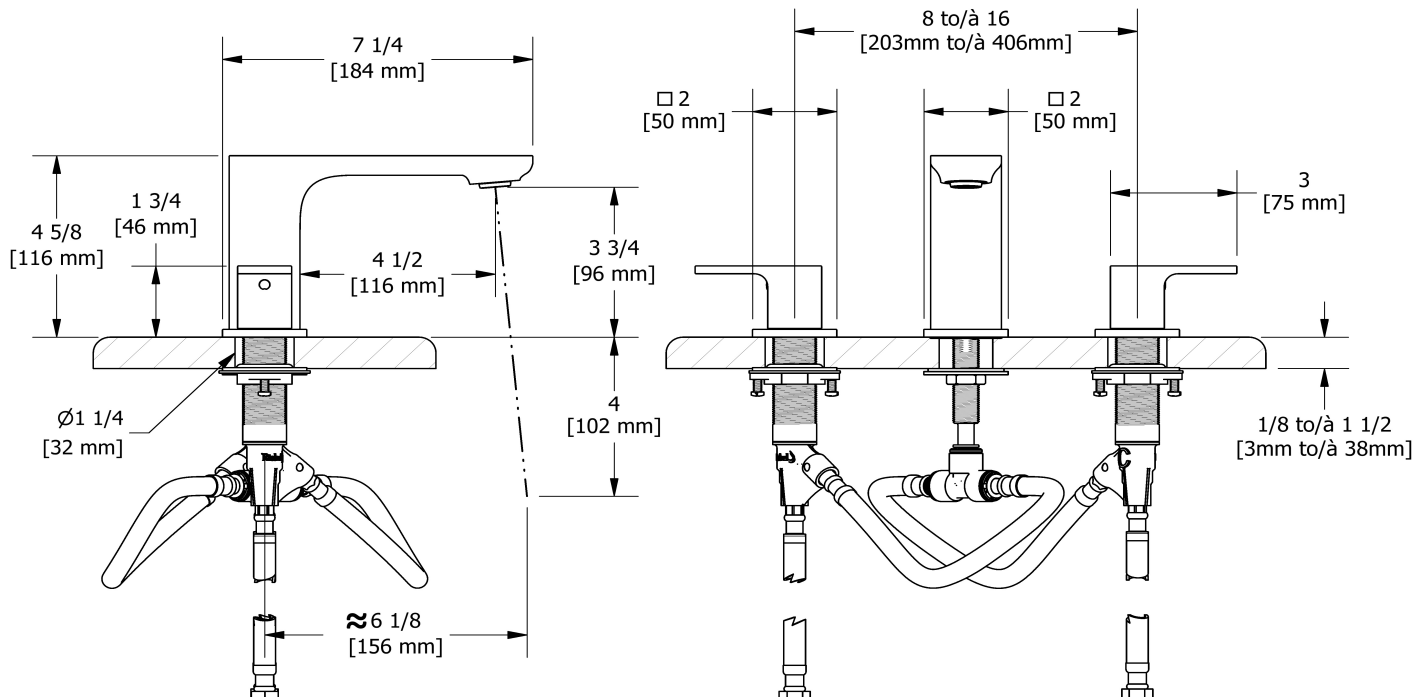

Certifications

- CSA B125.1
- ASME A112.18.1
- ADA