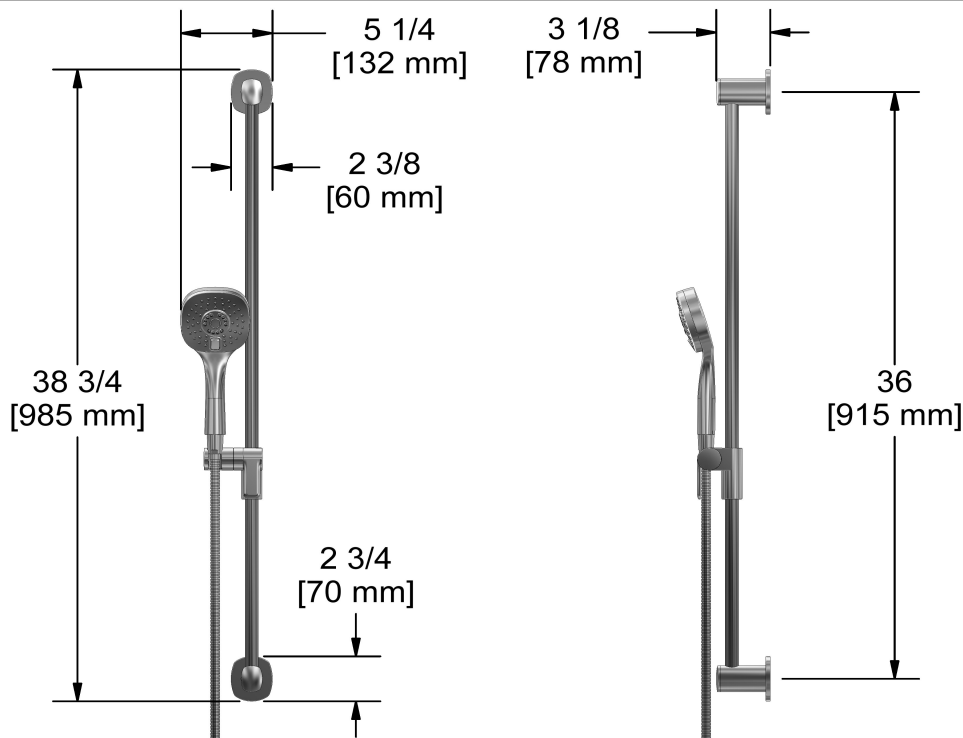

### Descriptions

- Scale-free
- 150 cm (59") double interlock flexible hose, swivel and 2 check valves
- Ø19 mm (¾") slide bar
- 4308, 2-jet hand shower
- Easy-Glide left cursor

### Available flows

- 6.7 L/min, 1.8 gpm (US) 60psi
- 5.69 L/min, 1.5 gpm (US) 60psi ( **8080-15** )

### Certifications

- CSA B125.1
- ASME A112.18.1
- CMR248 Approval

Hand shower rail  
**8080**

cUPC®

Sizes, models and finishes may differ from those presented.