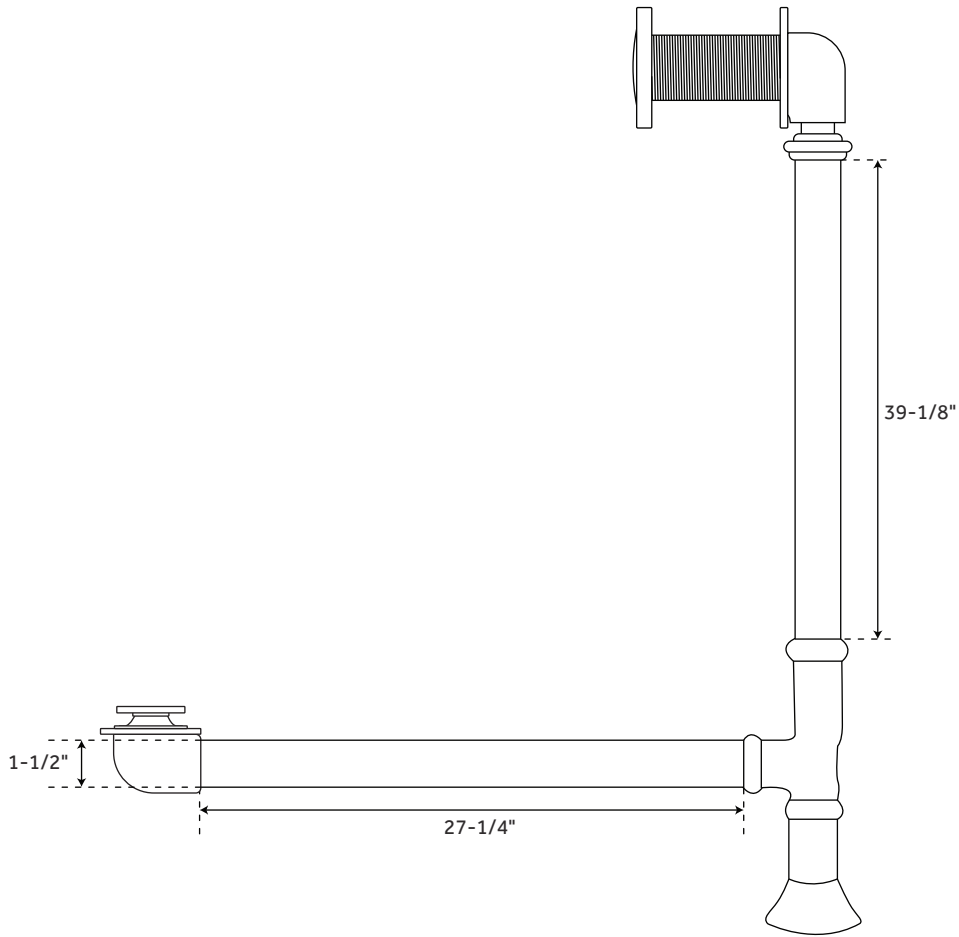

EXTENDED

POP-UP TUB DRAIN - SWIVEL HEAD - STANDARD OVERFLOW - 1-1/2" TUBING

SKU: 943092

FEATURES

- Material: Brass
- Overflow Hole: Yes
- Overflow Options: Standard Overflow

SIGNATURE HARDWARE LIFETIME WARRANTY

See website for warranty information

All product dimensions are nominal.

REVISED 11/12/2018