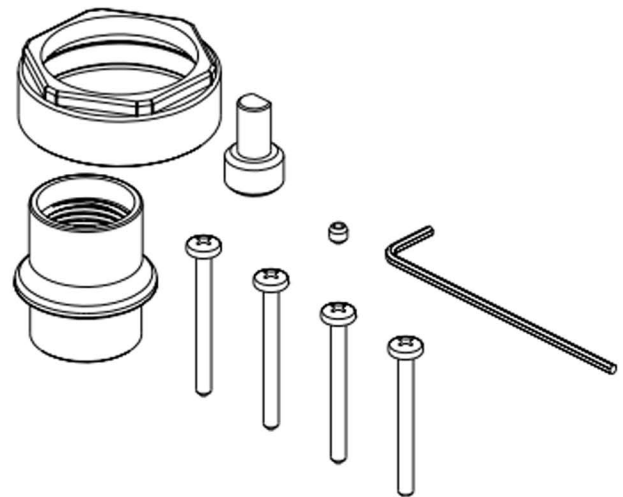

# BRIZO®

■ Litze® Bath Collection

**HL75P32▲ Lever Handle**

**HL75P33▲ Lever Handle**

**HL75P34▲ Lever Handle**

**RP100160▲**

Available Thick Wall Installation Kit

▲ Designate Proper Finish Suffix