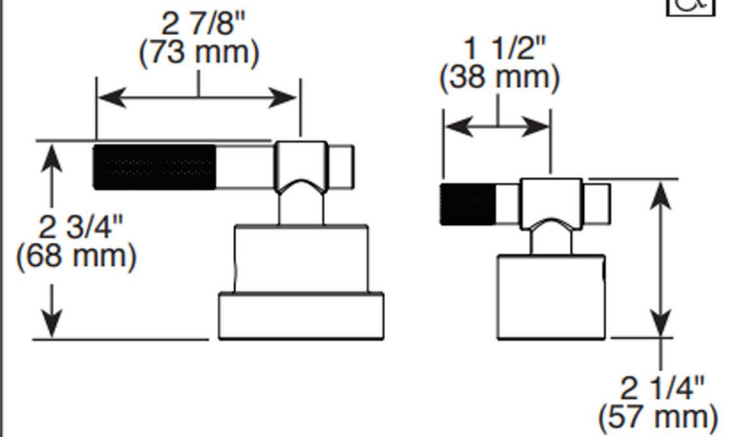

# BRIZO®

■ Litze® Bath Collection

**HL75P32▲ Lever Handle**

**HL75P33▲ Lever Handle**

**HL75P34▲ Lever Handle**

**RP100160▲**

Available Thick Wall Installation Kit

▲ Designate Proper Finish Suffix