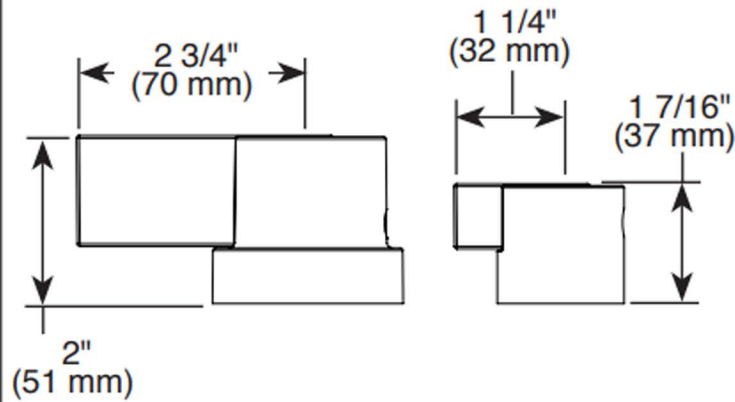

# BRIZO®

■ Litze® Bath Collection

**HL75P32▲ Lever Handle**

**HL75P33▲ Lever Handle**

**HL75P34▲ Lever Handle**

**RP100160▲**

Available Thick Wall Installation Kit

▲ Designate Proper Finish Suffix