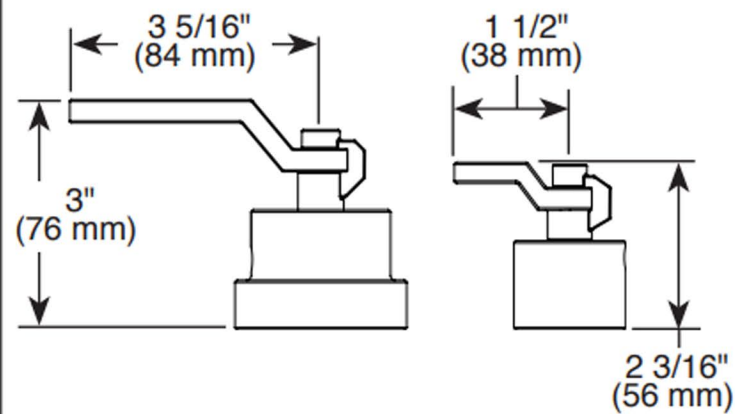

# BRIZO®

■ Litze® Bath Collection

**HL75P32▲ Lever Handle**

**HL75P33▲ Lever Handle**

**HL75P34▲ Lever Handle**

**RP100160▲**

Available Thick Wall Installation Kit

▲ Designate Proper Finish Suffix