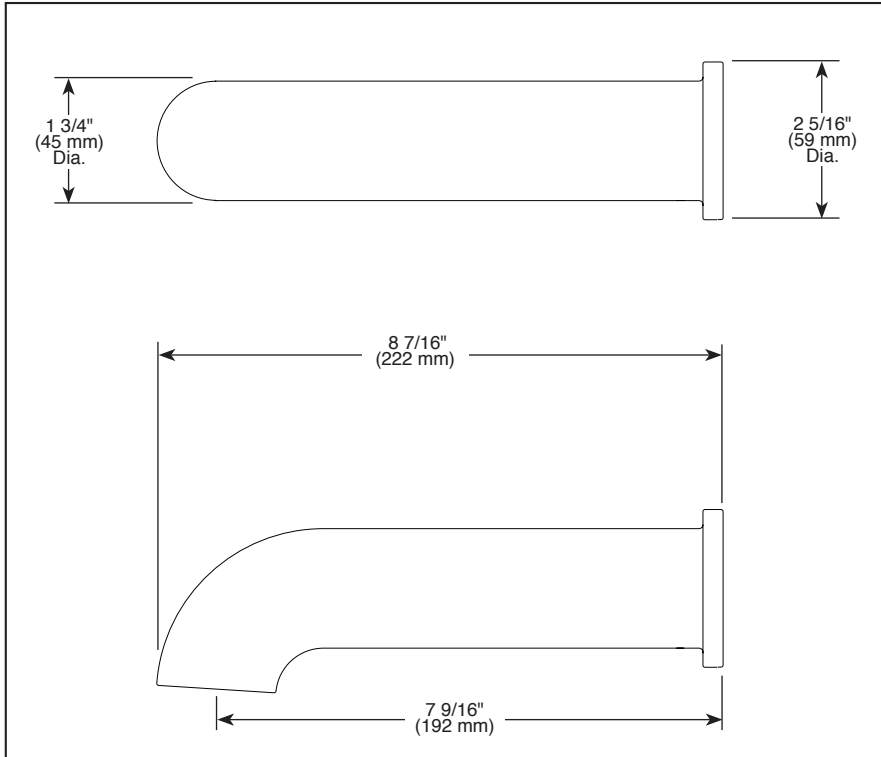

▲ Designate Proper Finish Suffix

BRIZO®

TUB SPOUT

■ Litze™ Collection

STANDARD SPECIFICATIONS:

- Universal adapter included allows for thread, sweat or slip-on attachment
- Solid brass construction
- Spout features hidden stream straightener
- Non-diverter tub spout

WARRANTY

- Lifetime limited warranty on parts (other than electronic parts and batteries) and finishes: or, for commercial users, for 5 years from date of purchase.
- 5 year limited warranty on electronic parts (other than batteries); or, for commercial users, for 1 year from the date of purchase. No warranty is provided on batteries.

COMPLIES WITH:

- ASME A112.18.1 / CSA B125.1