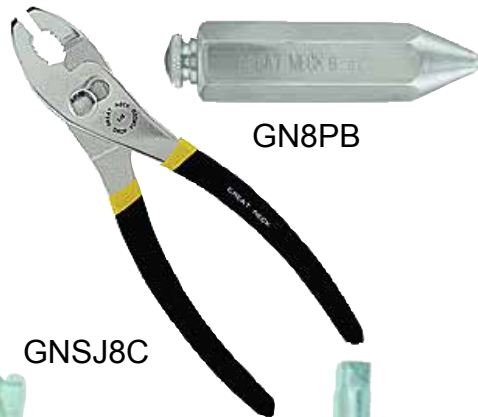

GN8PB

GNSJ8C