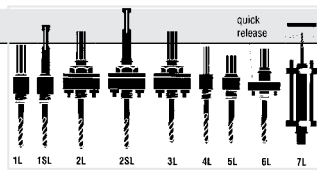

ARBORS

Shank diameter
1L, 2L-1/2" hex, 4L-1/4" round, 5L, 6L-3/8" hex, 1SL, 2SL - SDS. BOXED.

ITEM NO.	MFG#	SIZE	PK
30001	1L		1/bx
30002	2L		1/bx
30003	3L		1/bx
30004	4L		1/bx
30005	5L		1/bx
30006	6L		1/bx
30007	7L		1/bx

HOLE SAW PILOT DRILL BITS

Pouched. 1 per pouch. 1/4"

ITEM NO.	MFG#	SIZE	PK
30850	4321	1L,2L,4L	clm
30851	56PD	5L,6L	clm