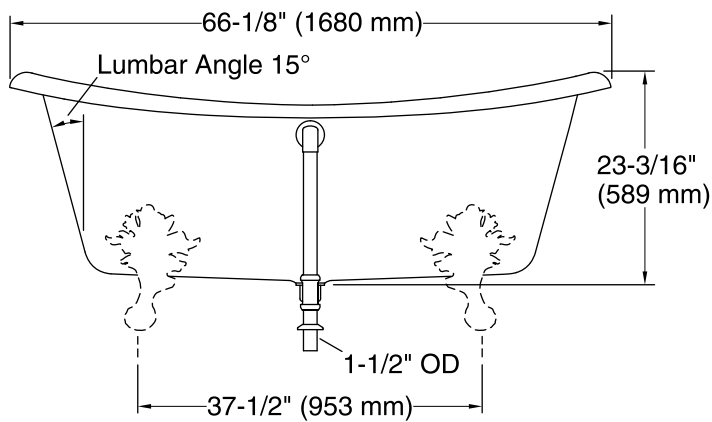

### Technical Information

All product dimensions are nominal.

Installation:	Freestanding
Drain location:	Center rear
Weight:	389.5 lbs (176.7 kg)
Water capacity:	90 gal (340.7 L)
Template:	Footprint, 1344921-7, required, not included