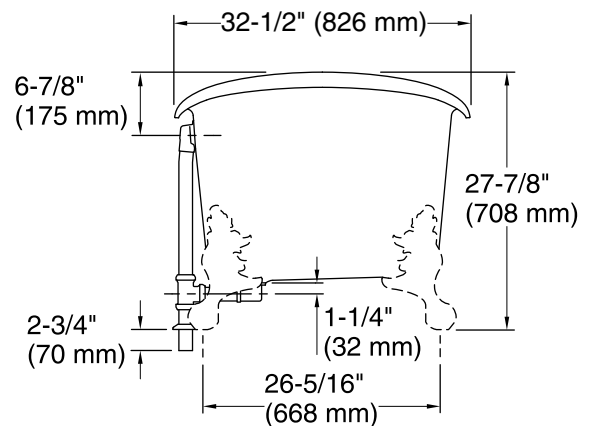

### Technical Information

All product dimensions are nominal.

Installation:	Freestanding
Drain location:	Center rear
Weight:	389.5 lbs (176.7 kg)
Water capacity:	90 gal (340.7 L)
Template:	Footprint, 1344921-7, required, not included