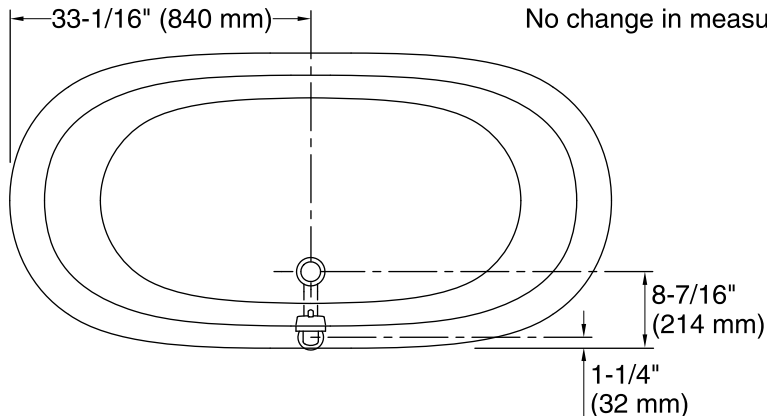

### Technical Information

All product dimensions are nominal.

Installation:	Freestanding
Drain location:	Center rear
Weight:	389.5 lbs (176.7 kg)
Water capacity:	90 gal (340.7 L)
Template:	Footprint, 1344921-7, required, not included