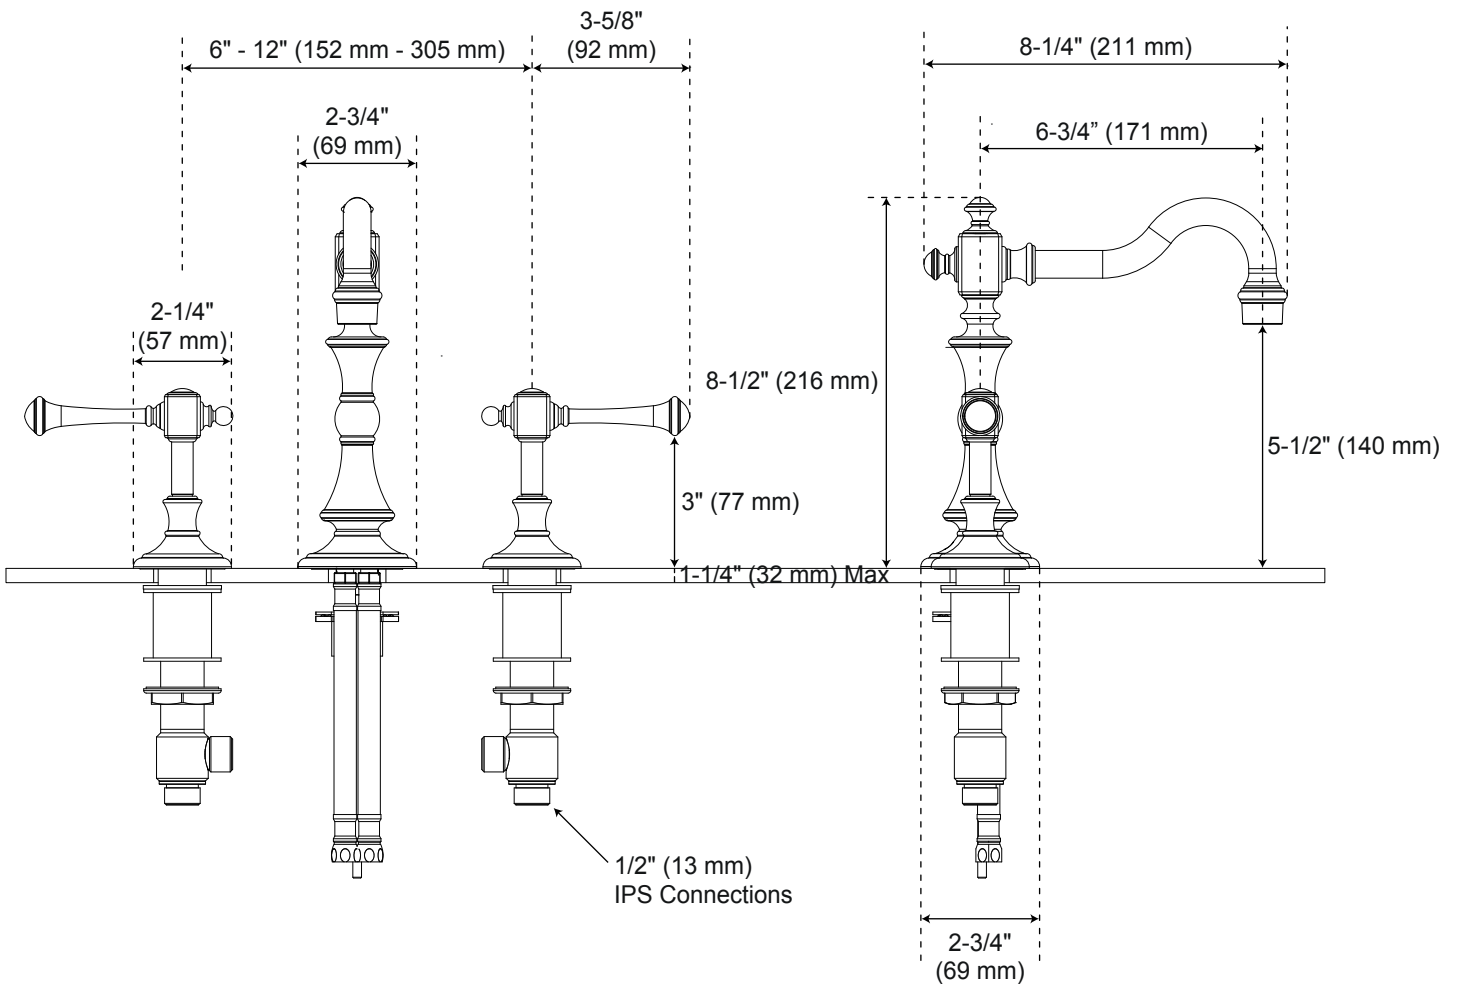

Vintage Widespread

Bathroom Sink Faucet - Lever Handles

Front

Side

All product dimensions are nominal.