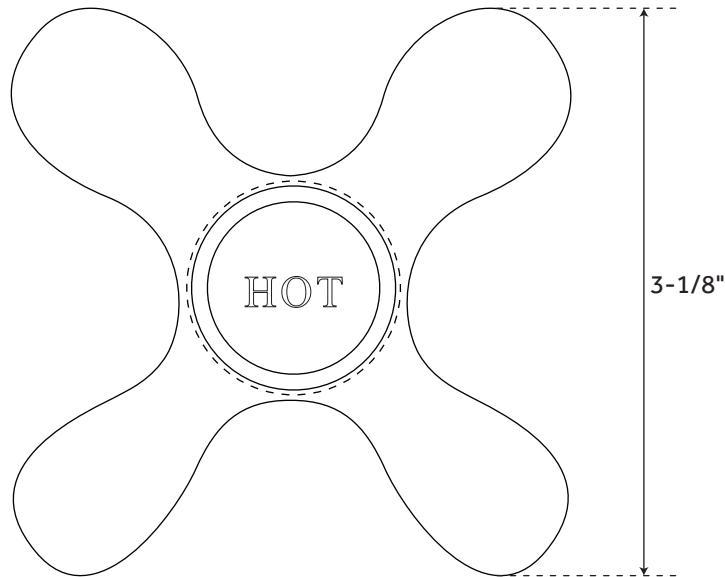

LARGE

METAL AND PORCELAIN CROSS HANDLES

SKU: 904982

FEATURES

Material: Brass
Handle Type: Cross
Length: 3-1/8"
Height: 1-1/8"
Spline Count: 16
Sold as a pair
Perfect for use as replacement handles

SIGNATURE HARDWARE LIFETIME WARRANTY