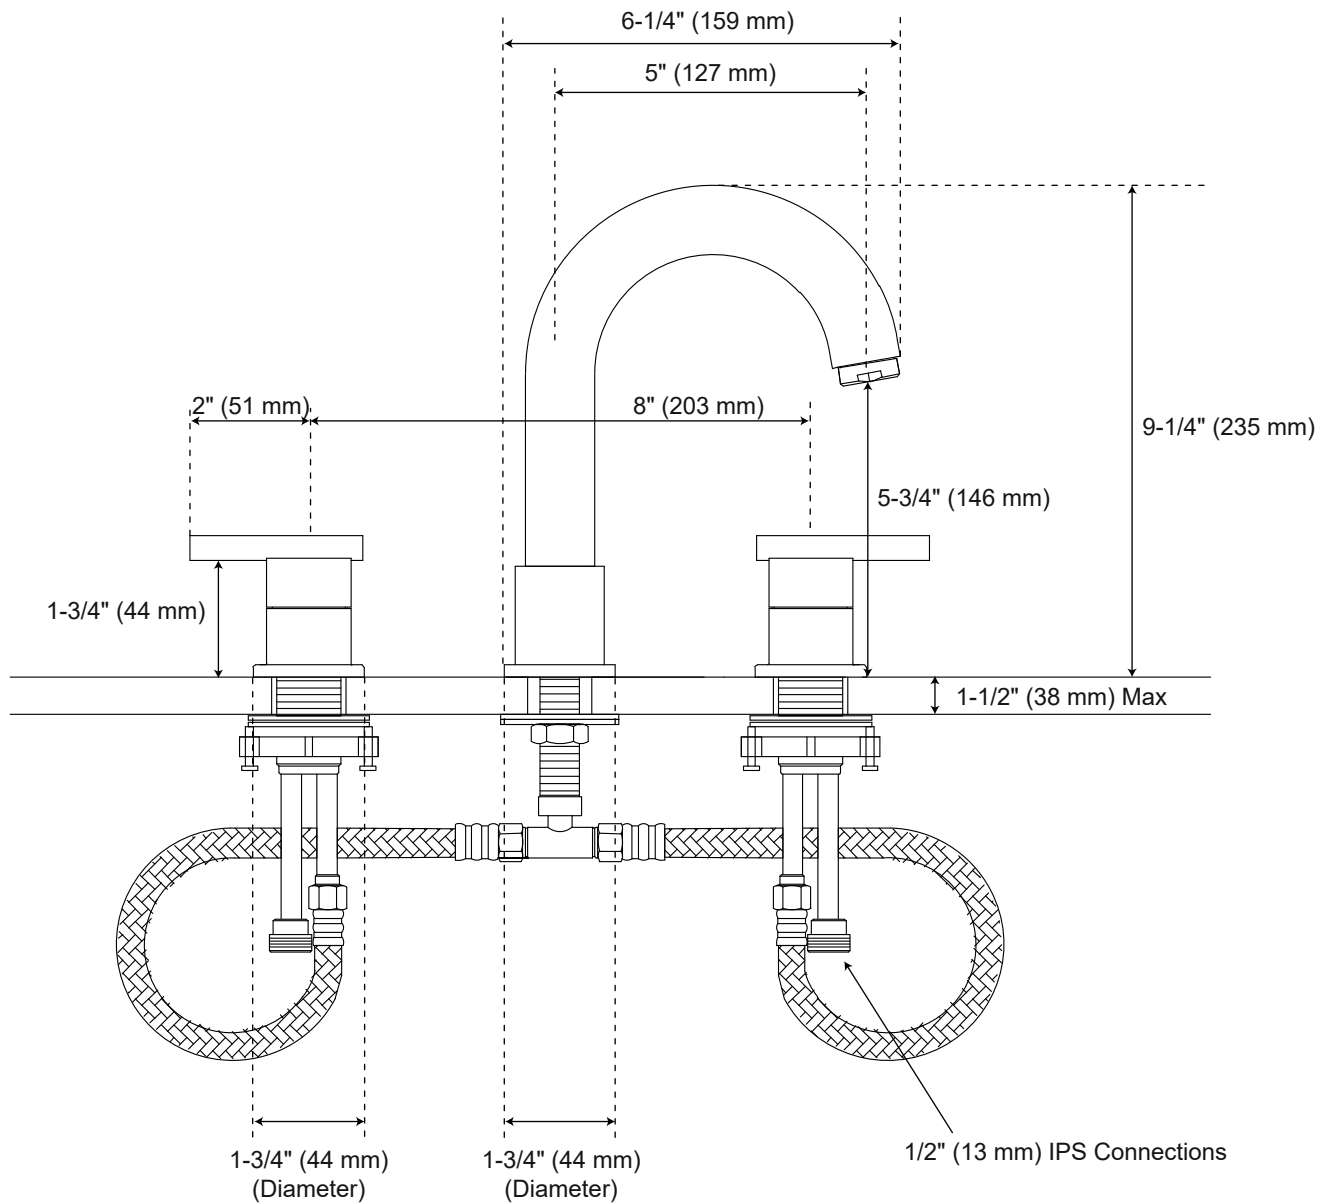

Lester

Widespread Bathroom Sink Faucet

Side

All product dimensions are nominal.