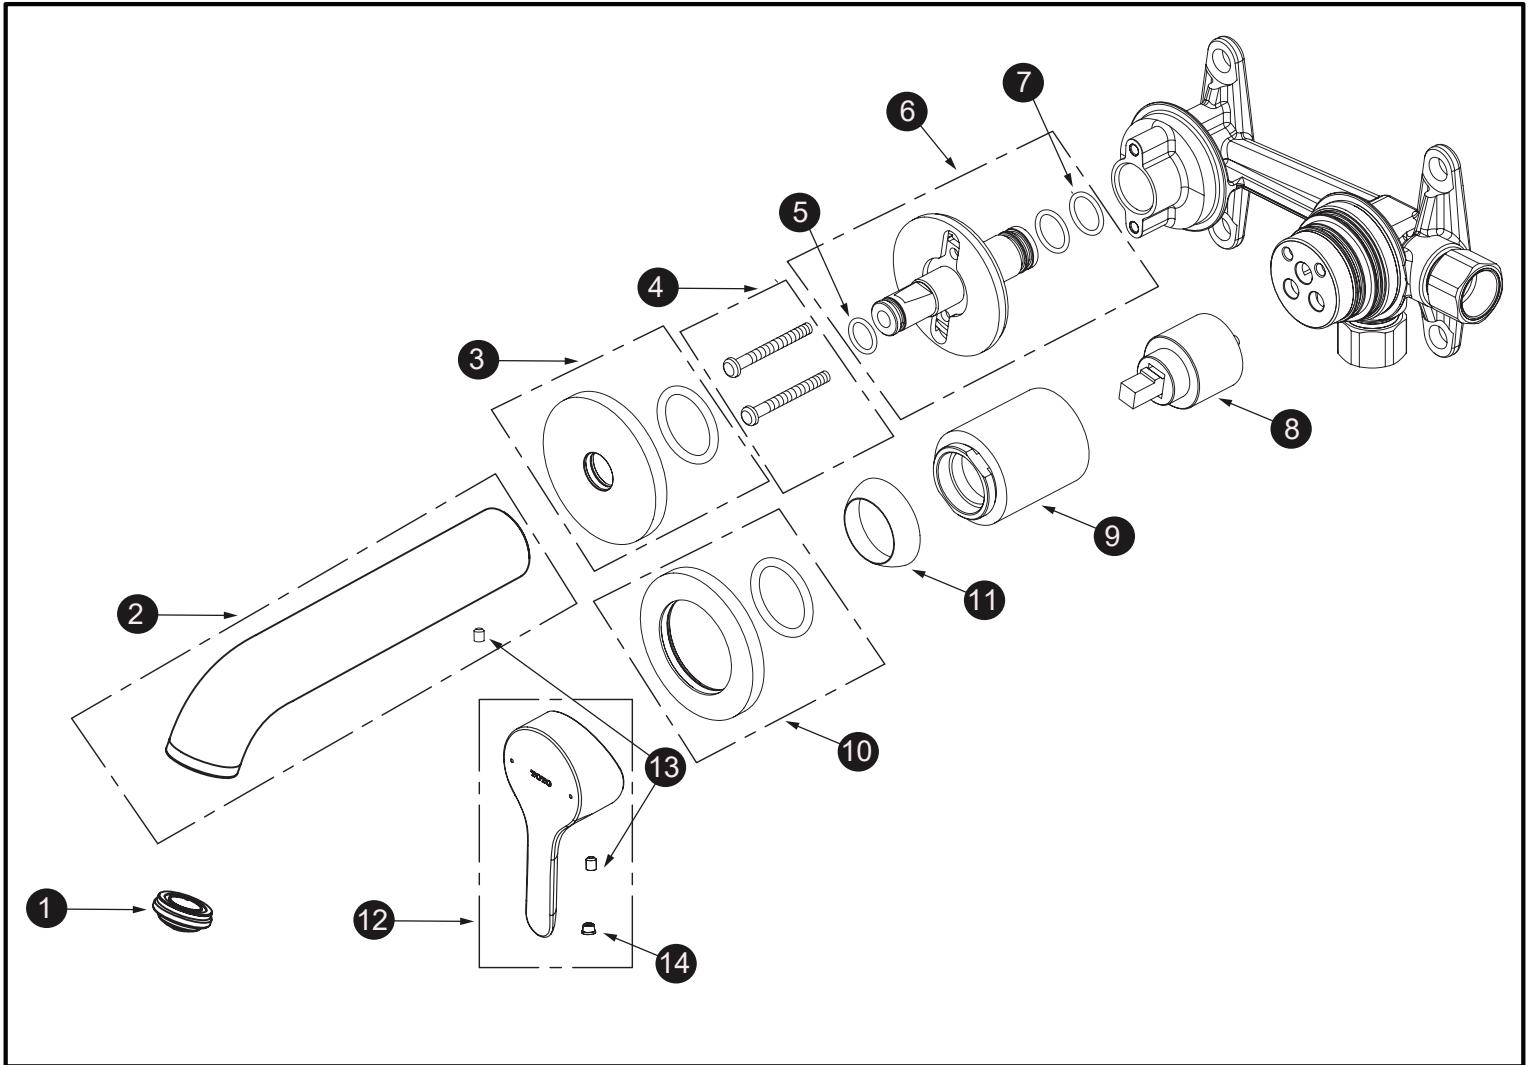

**LB Single Handle Lavatory Faucet  
Wall-Mount**

Item	Part	Description
1	THP5413	Aerator
2	THP5427#CP	Spout
3	THP5159#CP	Escutcheon
4	THP5150	Screw (2 pcs)
5	THP5151	O-ring
6	THP5153	Spout Adapter
7	THP4070	O-ring
8	THP5156	Cartridge
9	THP5155#CP	Cartridge Sleeve
10	THP5160#CP	Escutcheon
11	THP5111#CP	Escutcheon
12	THP5412#CP	Handle Assembly
13	THP5110	Set Screw (1 pc)
14	THP5296	Plug