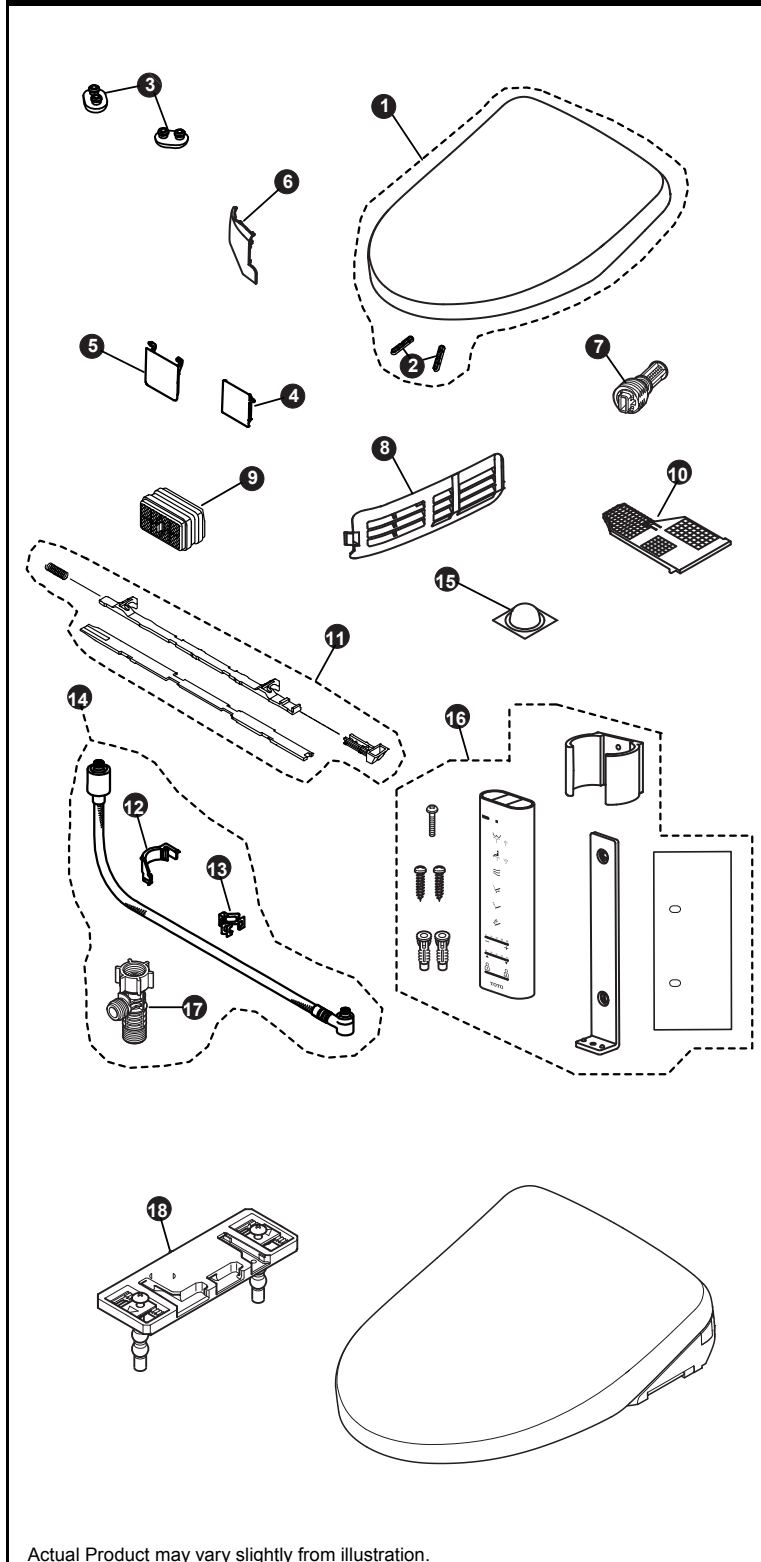

SW3044(A)(T40)/SW3046(A)(T40) & SW3054(A)(T40)/SW3056(A)(T40)

SW3044 - S500e Classic Lid
 SW3046 - S500e Contemporary Lid
 SW3054 - S550e Classic Lid
 SW3056 - S550e Contemporary Lid

SW3044T40 - S500e Washlet+ Classic Lid
 SW3046T40 - S500e Washlet+ Contemporary Lid
 SW3054T40 - S550e Washlet+ Classic Lid
 SW3056T40 - S550e Washlet+ Contemporary Lid

Item	Part	Description
1	THU6025#01	Contemporary Lid - Cotton White
	THU6025#12	Contemporary Lid - Sedona Beige
	THU6026#01	Classic Lid - Cotton White
	THU6026#12	Classic Lid - Sedona Beige
2	THU6068	Lid Bumpers (x2)
3	THU9337	Seat Bumpers (x2)
4	THU6070#01	Dryer Door - Cotton White
	THU6070#12	Dryer Door - Sedona Beige
5	THU6069#01	Wand Door - Cotton White
	THU6069#12	Wand Door - Sedona Beige
6	THU6061#01	Side Cover for Standard Model - Cotton White
	THU6061#12	Side Cover for Standard Model - Sedona Beige
	THU6060#01	Side Cover for Washlet+ Model - Cotton White
	THU6060#12	Side Cover for Washlet+ Model - Sedona Beige
7	THU6071	Water Filter Drain Valve
8	THU6030	Deodorizer Louver
9	THU9476	Deodorizer Catalyst
10	THU6058#01	Deodorizer Air Filter - Cotton White
	THU6058#12	Deodorizer Air Filter - Sedona Beige
11	THU6044	Lever Assembly
12	THU6072	Water Supply Connection Cover
13	THU9484	Water Supply Connection Clip
14	THU6052R	Water Supply Hose for Standard Model
	THU6051R	Water Supply Hose for Washlet+ Model
15	THU9488	Top Lid Cushion
16	THU6055	S550e Remote Control Assembly
	THU6056	S500e Remote Control Assembly
17	THU6234	T-Connector
18	THU6050	Baseplate Assembly

Note:

Product Number Explanations

Washlet®
 (SW) Washlet®
 (3044) S500e Classic
 (3046) S500e Contemporary
 (3054) S550e Classic
 (3056) S550e Contemporary
 (A) AutoFlush Compatible
 (T40) Washlet+

Colors
 (#01) Cotton White
 (#12) Sedona Beige