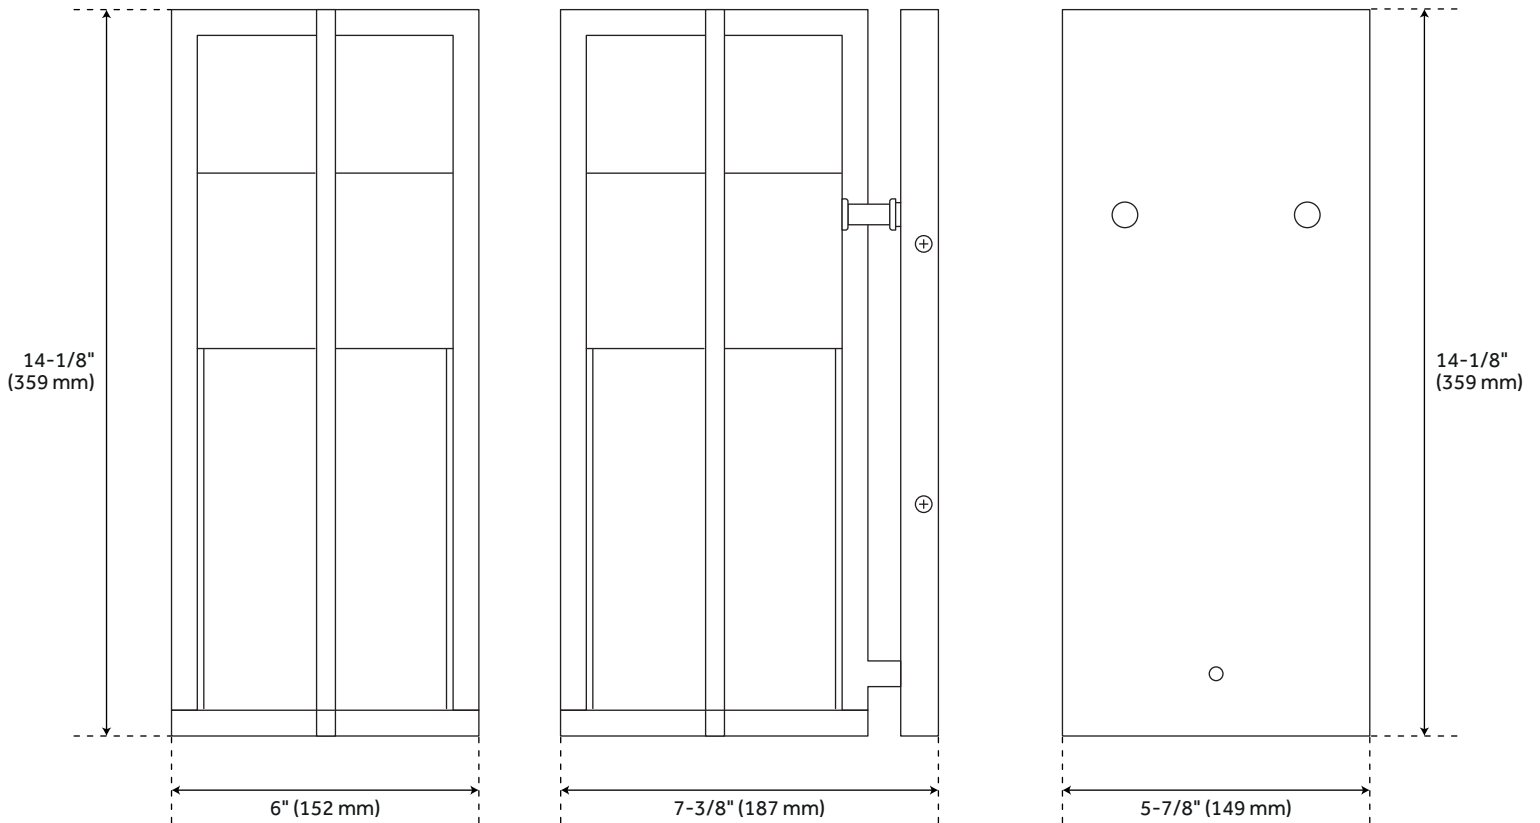

## FEATURES

Installation Type: Wall Mount  
Design: Rustic  
Material: Aluminum  
Width: 6"  
Base Plate Height: 14-1/8"  
Mounting Hardware Included: Yes  
Reversible Mounting: No  
Shade Finish: Frosted  
Shade Material: Glass  
Number of Bulbs: 1  
Base Plate Width: 5-7/8"  
Location Type: Suitable for Wet Locations  
Bulbs Included: Yes  
Bulb Type: LED  
Wattage per Bulb: 11

# FULCHER 15" OUTDOOR LED ENTRANCE WALL SCONCE

SKU: 949648

All dimensions and specifications are nominal and may vary. Use actual products for accuracy in critical situations.

Code: PHEL6400

# FULCHER 20" OUTDOOR LED ENTRANCE WALL SCONCE

SKU: 949648

All dimensions and specifications are nominal and may vary. Use actual products for accuracy in critical situations.

Code: PHEL6401