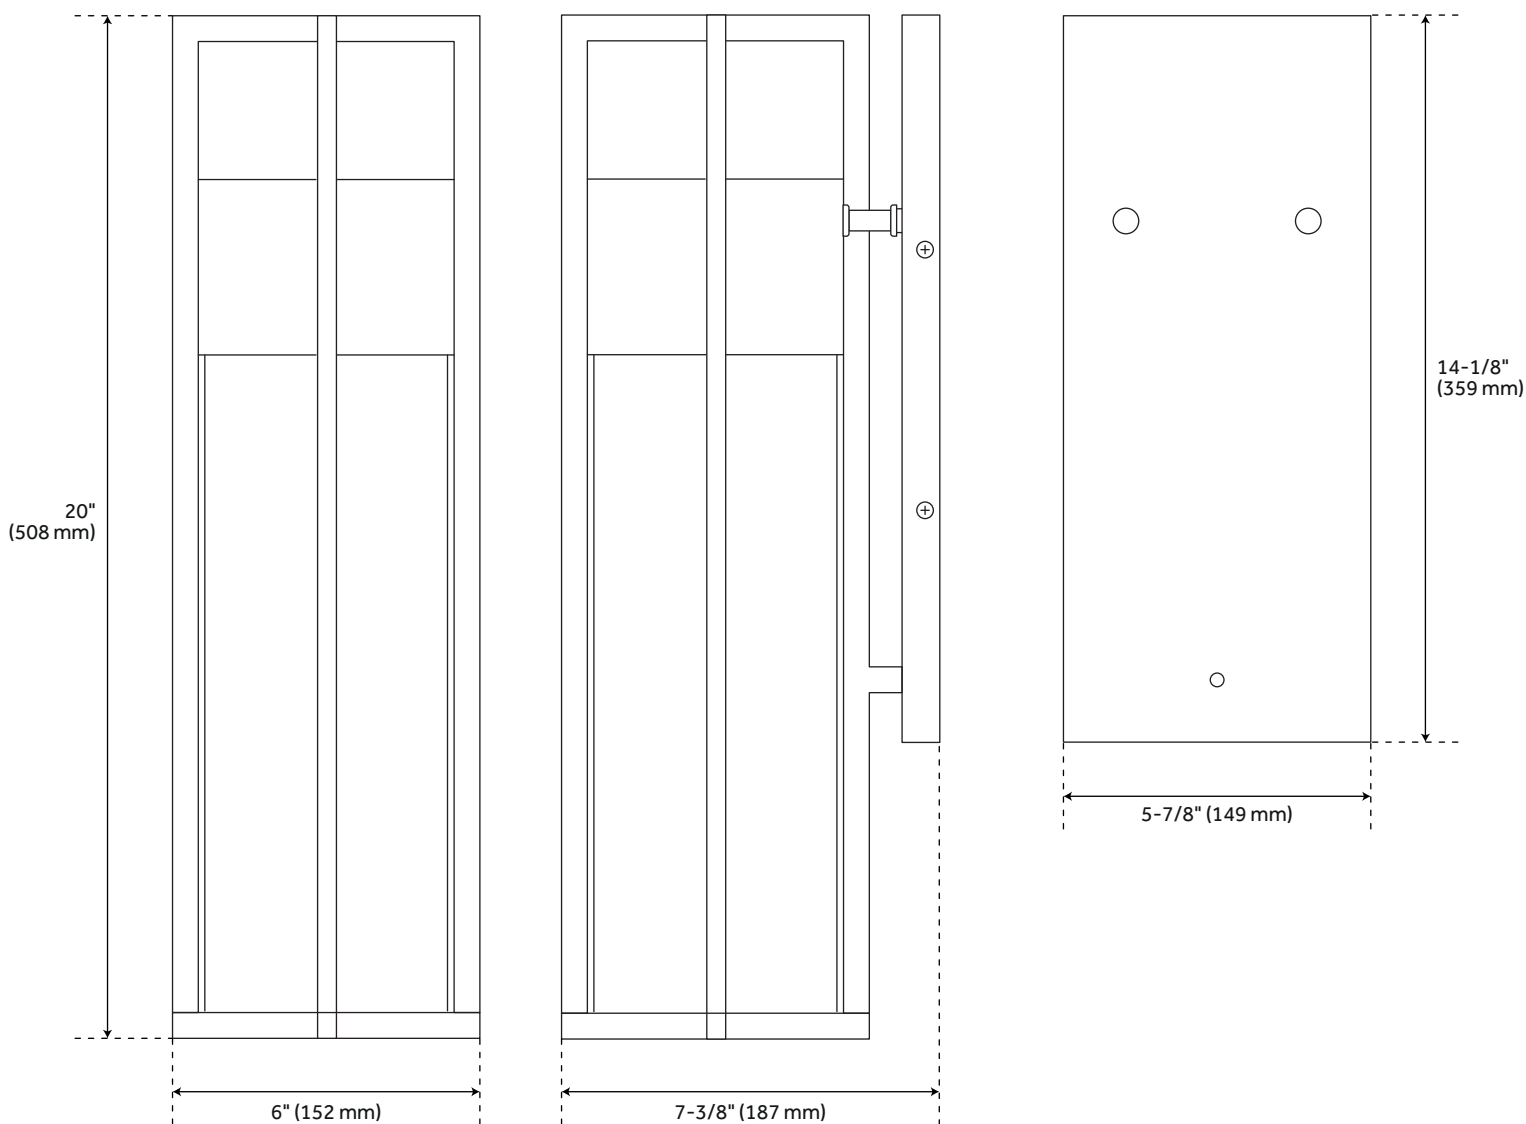

## FEATURES

Installation Type: Wall Mount  
Design: Rustic  
Material: Aluminum  
Width: 6"  
Base Plate Height: 14-1/8"  
Mounting Hardware Included: Yes  
Reversible Mounting: No  
Shade Finish: Frosted  
Shade Material: Glass  
Number of Bulbs: 1  
Base Plate Width: 5-7/8"  
Location Type: Suitable for Wet Locations  
Bulbs Included: Yes  
Bulb Type: LED  
Wattage per Bulb: 11

# FULCHER 15" OUTDOOR LED ENTRANCE WALL SCONCE

SKU: 949648

All dimensions and specifications are nominal and may vary. Use actual products for accuracy in critical situations.

Code: PHEL6400

# FULCHER 20" OUTDOOR LED ENTRANCE WALL SCONCE

SKU: 949648

All dimensions and specifications are nominal and may vary. Use actual products for accuracy in critical situations.

Code: PHEL6401