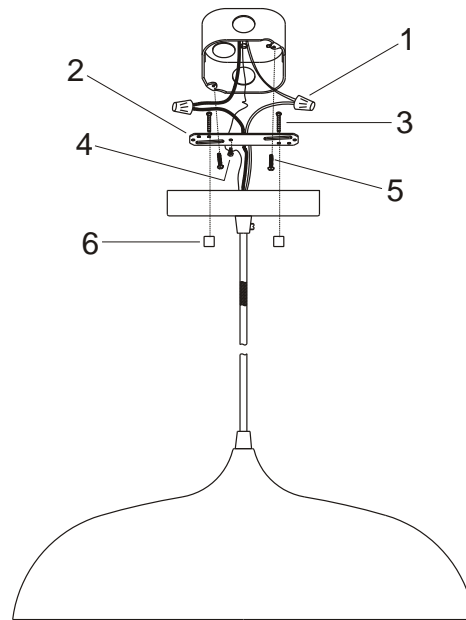

# Pendant

PL322 1GLWH/MB/PN/AGBR

No.	Part Name	Spanish	French	Part No.
1	Wire connectors (2pcs)	Conector de cable (2pcs)	Capuchon de connexion (2pcs)	PHSPRHDWR16WTY =AGBR PHSPRHDWR19WTY =GLWH PHSPRHDWR17WTY =MB PHSPRHDWR18WTY =PN
2	Mounting bar (1pc)	Barra de montaje (1pc)	Barrette de fixation (1pc)	
3	Screw (2pcs)	Tornillo (2pcs)	Vis (2pcs)	
4	Ground Screw (1pc)	Tornillo a tierra (1pc)	Vis de borne de terre (1pc)	
5	Screw (2pcs)	Tornillo (2pcs)	Vis (2pcs)	
6	Finial (2pcs)	Remate (2pcs)	Faiteau (2pcs)	