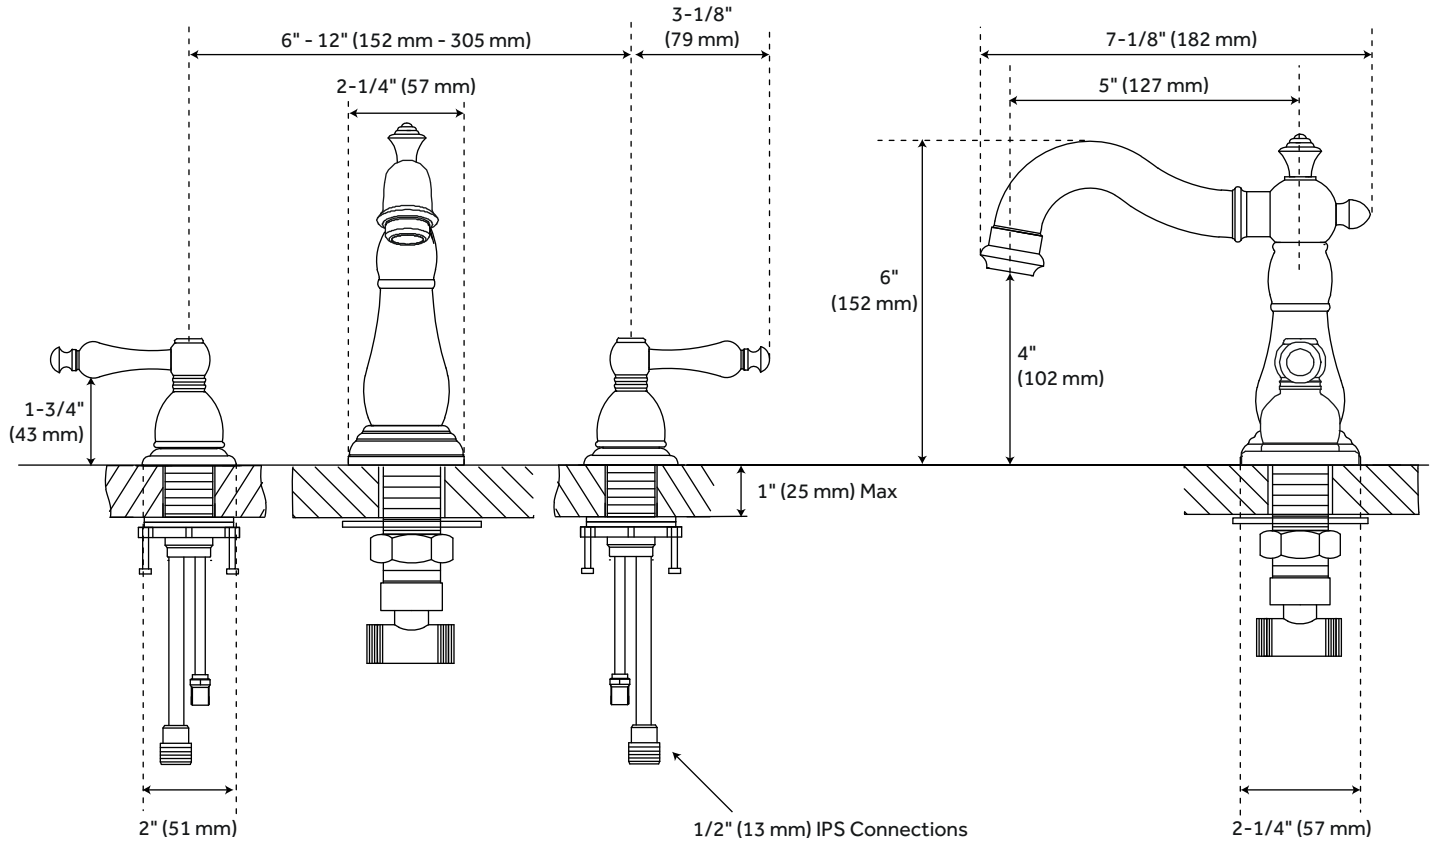

ENID

WIDESPREAD BATHROOM FAUCET

SKU: 921451

FEATURES

- Max. Countertop Thickness: 1"
- Faucet Centers: 6" - 12"
- Width: 7-1/8"
- Height: 6"
- Height To Spout: 4"
- Spout Reach: 5"
- Base Plate Length: 2-1/4"
- Base Plate Width: 2-1/4"
- Handle Length: 3-1/8"
- Height to Bottom of Handle: 1-3/4"
- IPS: 1/2"
- Drain Included: Yes
- Overflow Hole: Yes
- Drain Size: 1-1/2"
- Maximum Flow Rate: 1.2 gpm
(gallons per minute)

CODES/STANDARDS

- cUPC
- NSF/ANSI 61
- ASME A112.18.1/CSA B125.1
- CEC Listed
- NSF/ANSI 372
- **ASME A112.18.2/CSA B125.2

SIGNATURE HARDWARE LIFETIME WARRANTY

See website for warranty information

All dimensions and specifications are nominal and may vary. Use actual products for accuracy in critical situations.