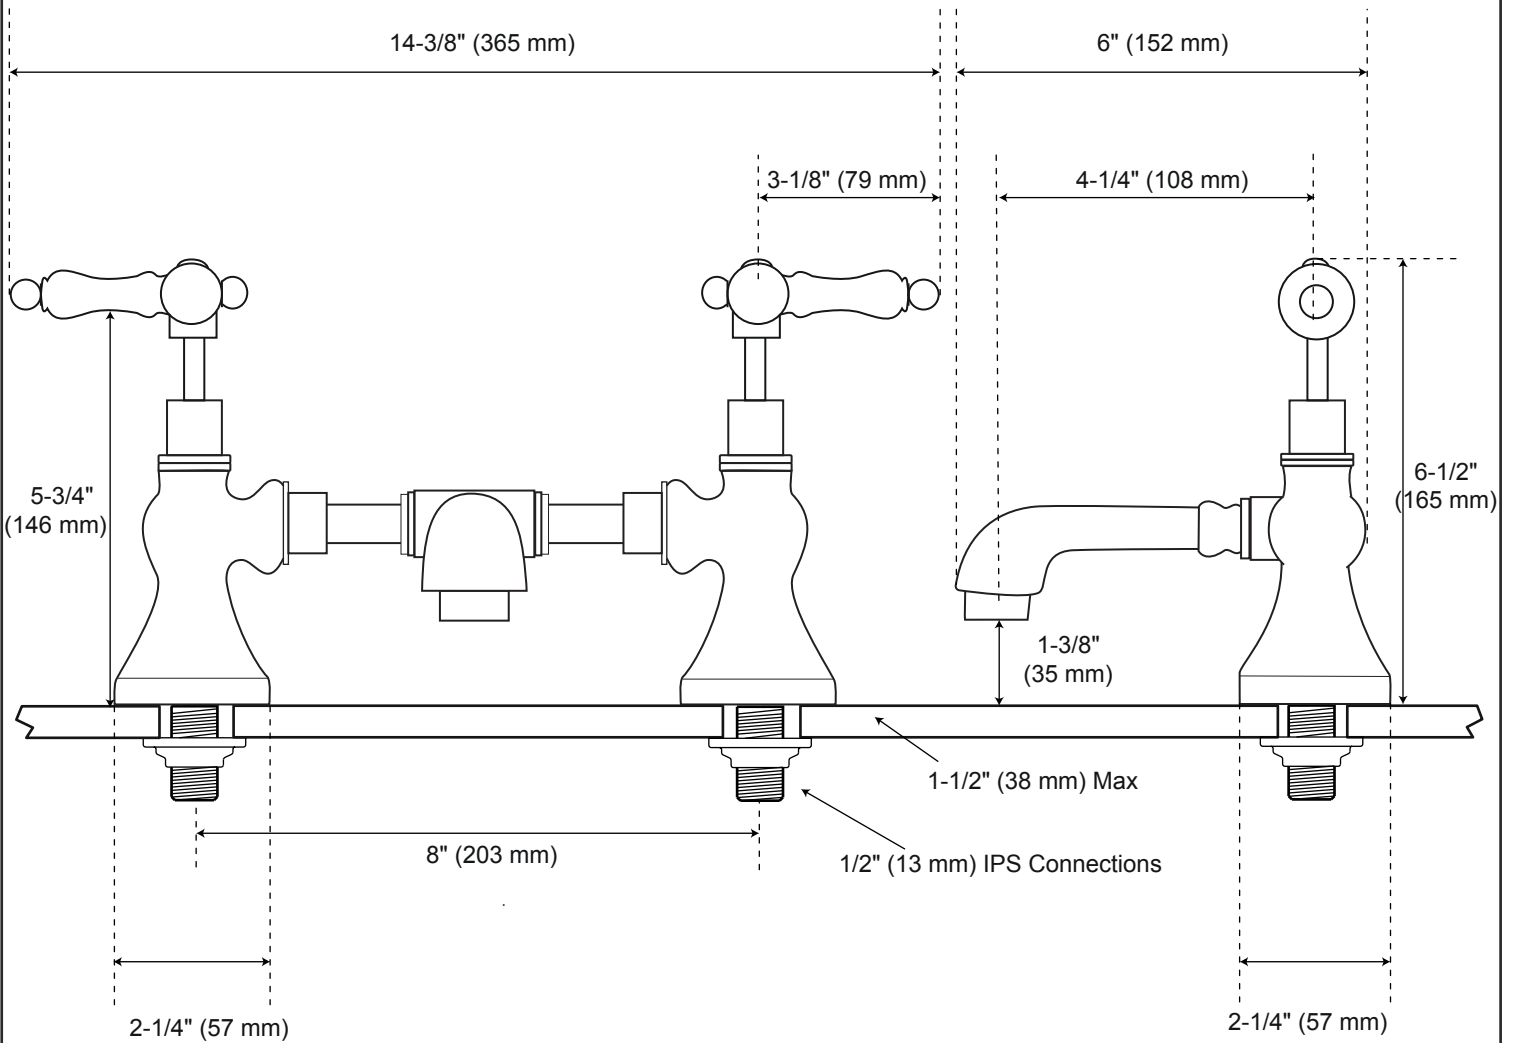

Monroe

Bridge Bathroom Faucet
with Lever Handles

Front

Side

All product dimensions are nominal.