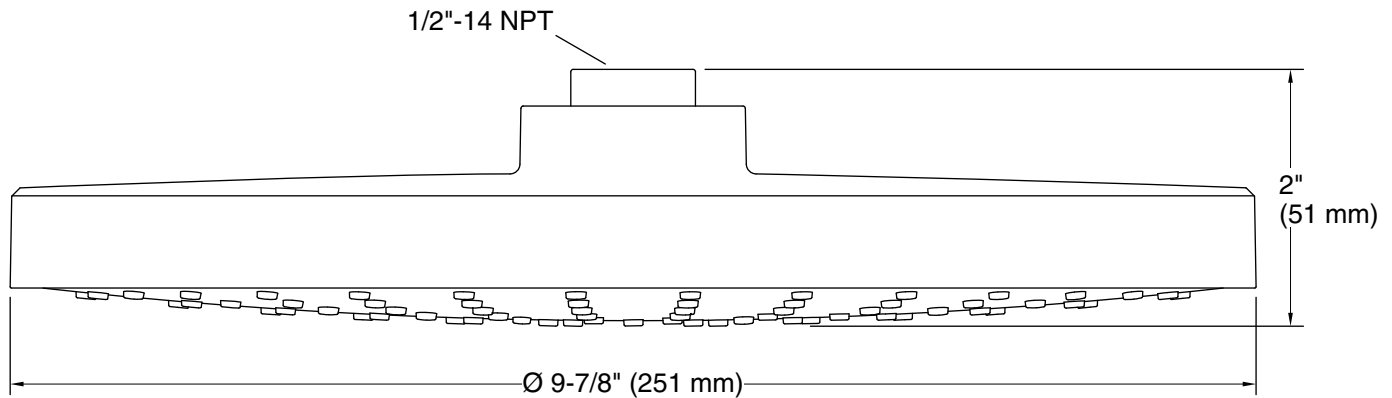

Technical Information

All product dimensions are nominal.

Showerhead/Body Spray:

Rated maximum flow: 1.75 gal/min (6.6 l/min)

Pressure: 45 psi (3.1 bar)

Notes

Install this product according to the installation instructions.