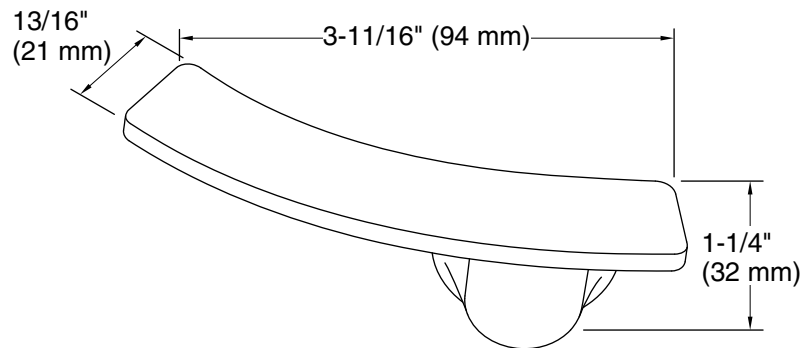

Betello®
left-hand trip lever
K-21261-L

Features

- Left-hand trip lever.
- For use with the K-20197 and K-20198 Betello™ toilets.

Material

- Premium metal construction for durability and reliability.
- KOHLER finishes resist corrosion and tarnishing.

Technical Information

All product dimensions are nominal.
Installation Type: Fixture-mount
Material: Metal

Notes

ADA, OBC, CSA B651 compliant when installed to the specific requirements of these regulations.