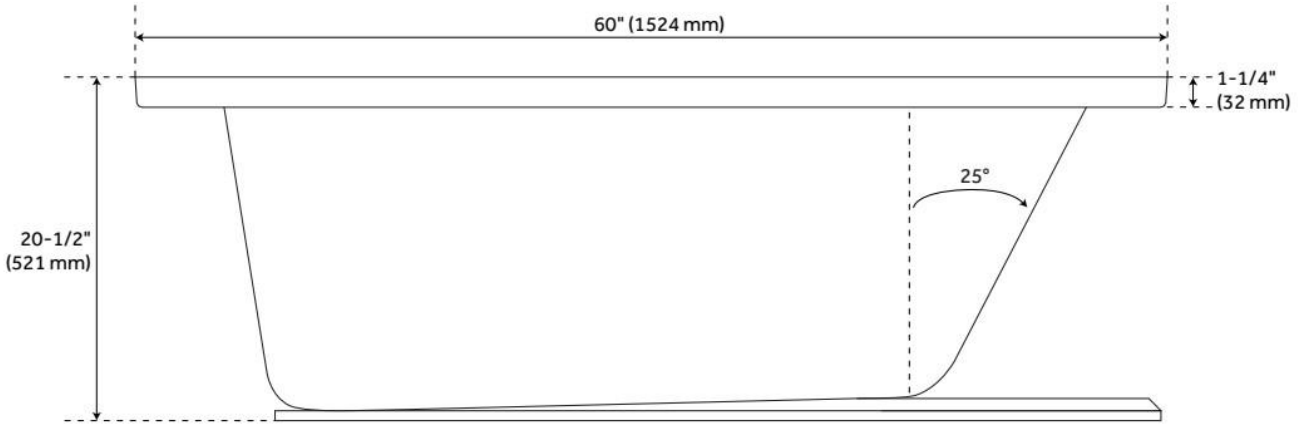

60" X 36" SITKA ACRYLIC ALCOVE SOAKING TUB - WHITE

SKU: 948822
Code: SHSKS6036

REVISED 2/4/2025