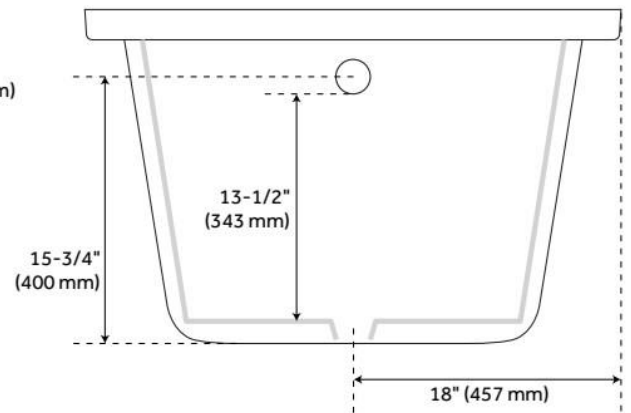

60" X 36" SITKA ACRYLIC ALCOVE SOAKING TUB - WHITE

SKU: 948822
Code: SHSKS6036

REVISED 2/4/2025