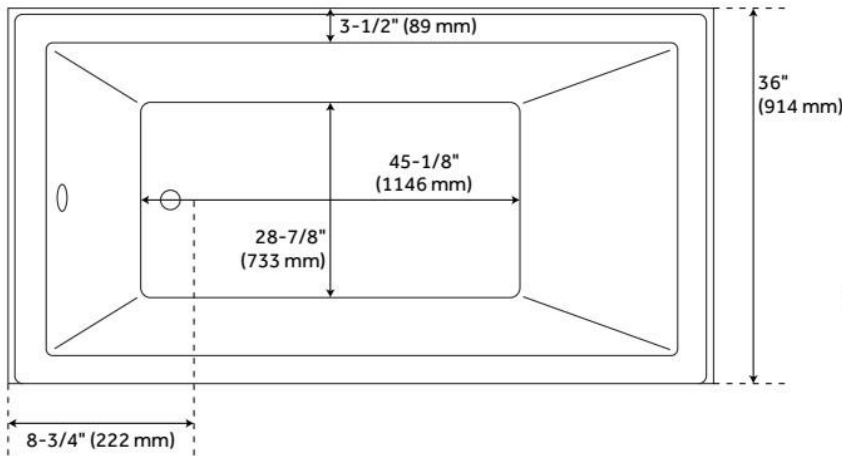

60" X 36" SITKA ACRYLIC ALCOVE SOAKING TUB - WHITE

SKU: 948822
Code: SHSKS6036

REVISED 2/4/2025