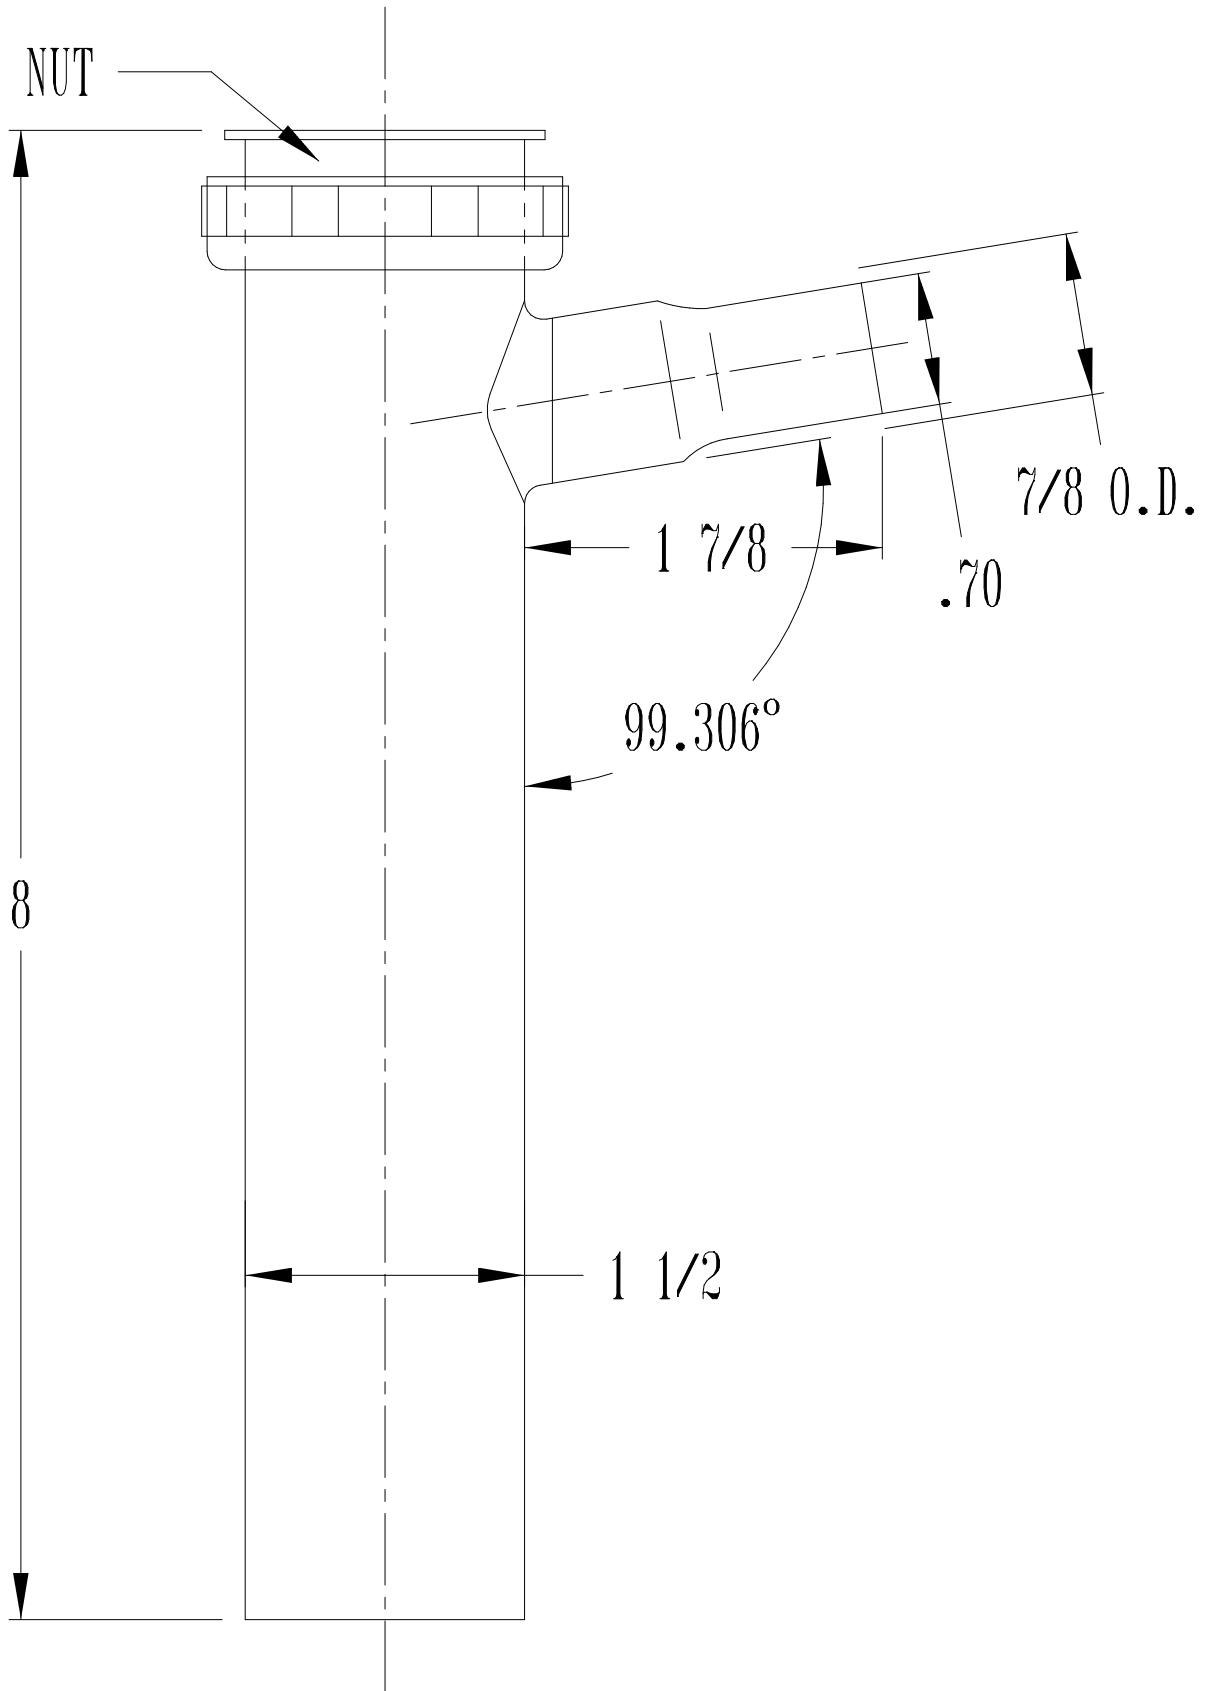

CAPTIVE NUT

THE KEENEY MANUFACTURING CO.  
NEWINGTON, CT. 06111

TITLE: BRANCH TAILPIECE | P/N:49SRBBN

DWG BY: C.GRAHAM

DATE:04/09/01

ALL DIMENSIONS IN INCHES