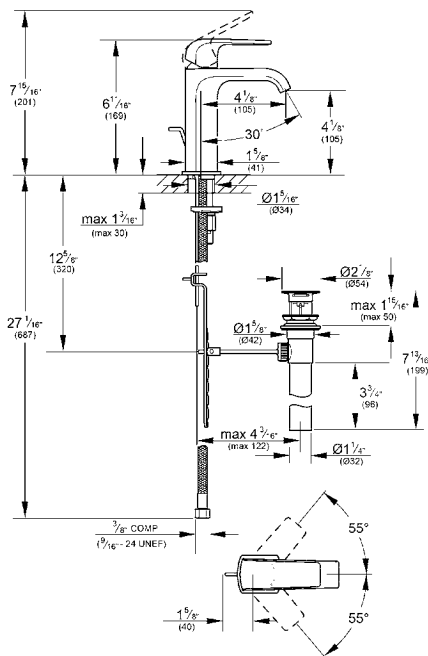

DEFINED
Centerset Bathroom Faucet S-Size
MODEL # 23868000

Pure Freude
an Wasser

Product Description:
DEFINED
Centerset Bathroom Faucet S-Size

Standard Specification:

- GROHE StarLight chrome finish
- GROHE SilkMove
- GROHE EcoJoy technology for less water and perfect flow
- 6 5/8" faucet height
- 4 1/8" spout reach
- 4 1/8" Aerator height
- Solid brass body
- Stainless steel flex lines
- CALGreen/CEC compliant
- 1.2gpm (WaterSense)
- Available at FERGUSON and Build.com

Applicable Codes & Standards:

- Energy Policy Act of 1992
- NSF 61
- NSF 372
- ASME A112.18.1/CSA B125.1
- US Federal and State material regulations
- EPA WaterSense®
- ICC/ANSI A117.1

Color:

- 23868000 Starlight Chrome