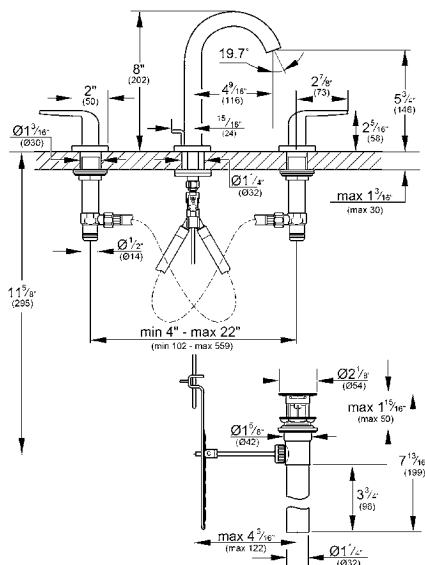

DEFINED
8" Widespread Two-Handle
Bathroom Faucet
MODEL # 20597000

Pure Freude
an Wasser

GROHE

Product Description:

DEFINED

8" Widespread Two-Handle Bathroom Faucet

Standard Specification:

- GROHE StarLight chrome finish
- GROHE SilkMove
- GROHE EcoJoy technology for less water and perfect flow
- 7 7/8" faucet height
- 4 9/16" spout reach
- 5 11/16" aerator height
- Solid brass body
- CALGreen/CEC compliant
- 1.2gpm (WaterSense®)
- Available at FERGUSON and Build.com

Applicable Codes & Standards:

- Energy Policy Act of 1992
- NSF 61
- NSF 372
- ASME A112.18.1/CSA B125.1
- US Federal and State material regulations
- EPA WaterSense®
- ICC/ANSI A117.1

Color:

- 20597000 Starlight Chrome