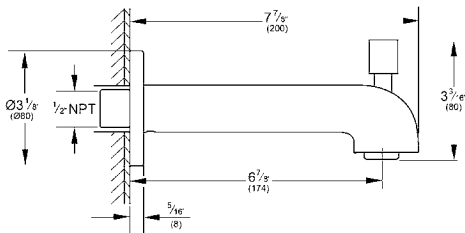

DEFINED
Diverter Tub Spout
MODEL # 13399000

Pure Freude
an Wasser

Product Description:
DEFINED
Diverter Tub Spout

Standard Specification:

- GROHE StarLight chrome finish
- 6 13/16" spout reach
- SlipFit installation
- Wall mount
- Available at FERGUSON and Build.com

Applicable Codes & Standards:

- ASME A112.18.1/CSA B125.1

Color:

- 13399000 Starlight Chrome