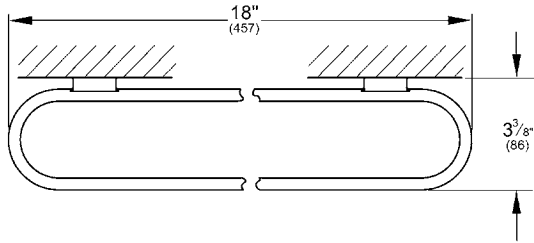

DEFINED
18" Towel Bar
MODEL # 40970000

Pure Freude
an Wasser

Product Description:

DEFINED
18" Towel Bar

Standard Specification:

- GROHE StarLight chrome finish
- Available at FERGUSON and Build.com

Color:

- 40970000 Starlight Chrome