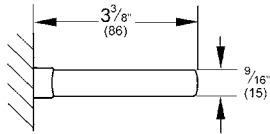

DEFINED
18" Towel Bar
MODEL # 40970000

Pure Freude
an Wasser

Product Description:

DEFINED
18" Towel Bar

Standard Specification:

- GROHE StarLight chrome finish
- Available at FERGUSON and Build.com

Color:

- 40970000 Starlight Chrome