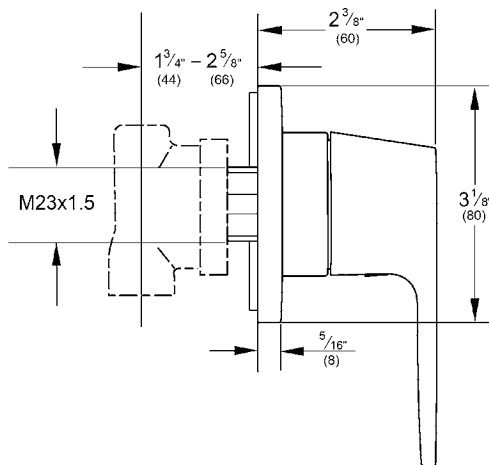

DEFINED
2-Way Diverter Trim
MODEL # 29299000

Pure Freude
an Wasser

GROHE

ADA

C

Product Description:
DEFINED
2-Way Diverter Trim

Standard Specification:

- GROHE StarLight chrome finish
- GROHE SilkMove
- Metal lever handle
- For use with 2-way diverter rough-in valves (29 900) or (29 901)
- Available at FERGUSON and Build.com

Applicable Codes & Standards:

- ASME A112.18.1/CSA B125.1
- ICC/ANSI A117.1

Color:

- 29299000 Starlight Chrome