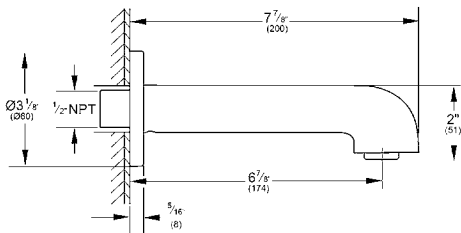

DEFINED  
Tub Spout  
MODEL # 13402000

Pure Freude  
an Wasser

**Product Description:**  
**DEFINED**  
Tub Spout

**Standard Specification:**

- GROHE StarLight chrome finish
- 6 13/16" spout reach
- 1/2" NPT inlet
- Wall mount
- Available at FERGUSON and Build.com

**Applicable Codes & Standards:**

- ASME A112.18.1/CSA B125.1

**Color:**

- 13402000 Starlight Chrome