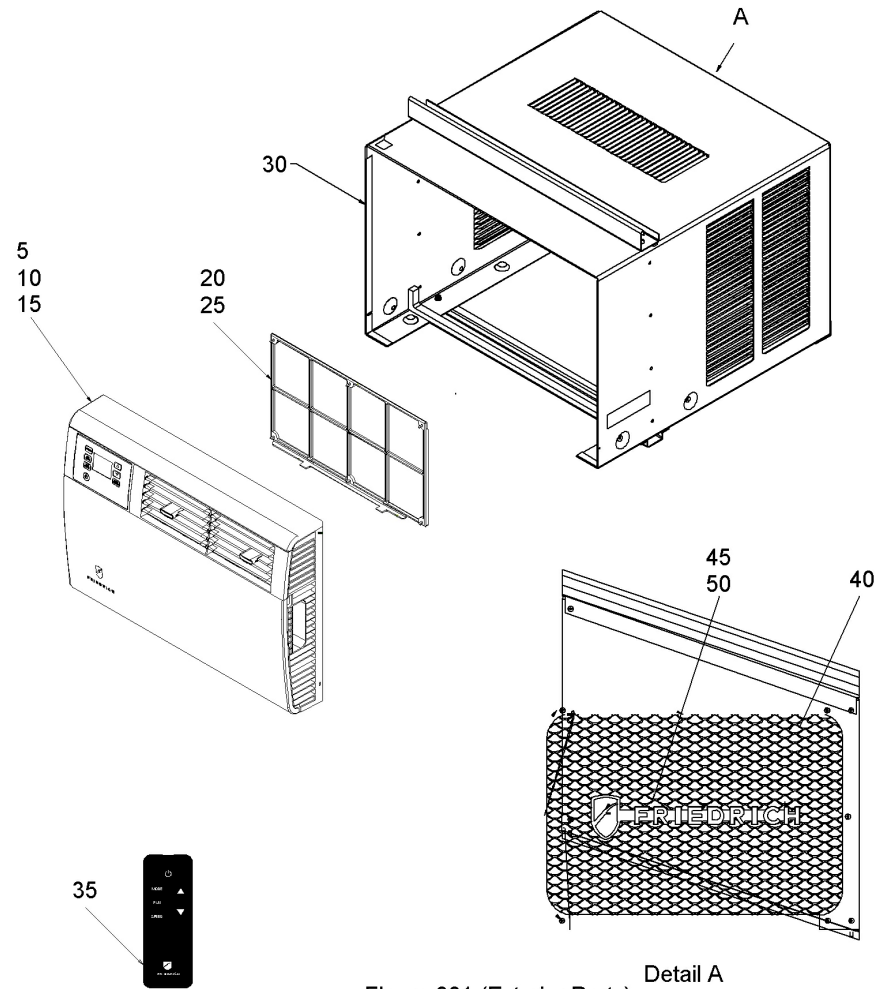

KCQ08A10A-F Exterior parts

Figure 901 (Exterior Parts) Detail A

KCQ08A10A-F Exterior parts

N.	Part Number	Description	Qty	
5	62400701	Assy Frnt Plstc Q	1	
10	62400715	Assy Door Q	1	
15	62400122	Pin Hinge Door	1	
20	62400726	Assy Filter Mesh Q	1	
25	62400144	Assy Filter Carbon Sq	1	
30	61625815	Assy Shell S/W Sq Vented 2015	1	
35	62602100	RAC Gen Iv - Remote Control Unit- - Xyx-0601	1	
40	61818523	Expanded Metal Grille Painted Kuhlq	1	
45	60169120	Script Friedrich 2010 "Festoon"	1	
50	91002900	Speednut Push Type	1	

KCQ08A10A-F Refrigeration

VERIFY ENTIRE MODEL NUMBER AS SHOWN ON NAMEPLATE BEFORE ORDERING THE

Figure 902 (Refrigeration)

KCQ08A10A-F Refrigeration

N.	Part Number	Description	Qty
5	61850268	Condensor Coil	1
10	61600275	Evaporator Coil Qes.312X3X18Rc2E45A15X09H6	1
15	61627601	Shroud 'Q'	1
20	61718126	Kit Compr Rplmnt 62200315	1
25	91400402	Stud Comp Mtg	1
30	61028904	Compressor Grommet	1
35	61883101	Pad Isolation 2X4	1
40	61626312	Basepan Q Chassis Rg/Qa	1
45	67000205	Cap Tube Assy Kit (Includes Cap Tube Assy (Pn 61920268), Strainer, And Strainer Holder	1
50	61834800	Strainer .312 Coil	1
55	61835001	Strainer Holder	1
60	61638400	Drain Pan	1