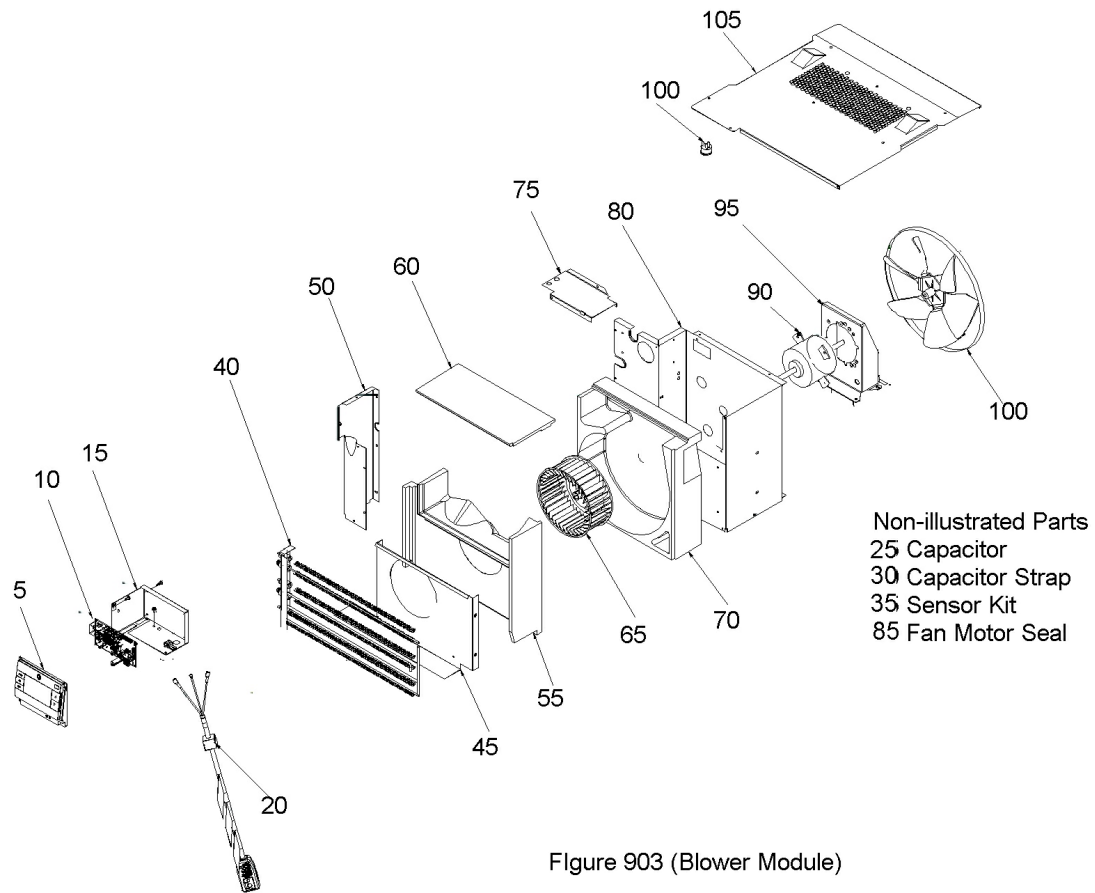

KCQ08A10A-F Refrigeration

VERIFY ENTIRE MODEL NUMBER AS SHOWN ON NAMEPLATE BEFORE ORDERING THE

Figure 902 (Refrigeration)

KCQ08A10A-F Refrigeration

N.	Part Number	Description	Qty
5	61850268	Condensor Coil	1
10	61600275	Evaporator Coil Qes.312X3X18Rc2E45A15X09H6	1
15	61627601	Shroud 'Q'	1
20	61718126	Kit Compr Rplmnt 62200315	1
25	91400402	Stud Comp Mtg	1
30	61028904	Compressor Grommet	1
35	61883101	Pad Isolation 2X4	1
40	61626312	Basepan Q Chassis Rg/Qa	1
45	67000205	Cap Tube Assy Kit (Includes Cap Tube Assy (Pn 61920268), Strainer, And Strainer Holder	1
50	61834800	Strainer .312 Coil	1
55	61835001	Strainer Holder	1
60	61638400	Drain Pan	1

KCQ08A10A-F Blower Module

Figure 903 (Blower Module)

KCQ08A10A-F Blower Module

N.	Part Number	Description	Qty
5	67000204	User Interface Kit (Includes Front Panel Assy (Pn 62606000-Replaces 62603000) And U/I Cable (Pn 62603096)	1
10	67000181	Electronic Control Board Kit, RAC Master Power/Relay Module Smps - 3Sp/Cool (Pn 62603074), Pin, Circuit Board 4 Ea (Pn 61600527)	1
15	61923902	Electronic Control Mtg BRACKET 2019	1
20	60500500	Sply Crd 15A 125V 14G	1
25	61080594	Capctr 55/7.5 Mf 370V 2.0	1
30	60062720	Strap Capacitor	1
35	67000185	Sensor Kit Sensor Id Coil Temp (Yl) Gen3 (Pn 62600213) Sensor Od Coil Temp (Bl) Gen3 (Pn 62600214) Sensor Indr R/A Temp (Wt) Gen3 (Pn 62600215) Sensor Disch Temp (Bk) Gen3 (Pn 62600216)	1
50	61924300	Panel L/S Eq/Xq	1
55	61990700	Blower Front Sq 2003	1
60	61990701	Blower Front Top	1
65	60610606	Wheel Blower 6.980X2.800 Xq	1
70	61990606	Scroll Q Chassis	1
75	61990500	Deck, Evap Q Chassis	1
80	61597317	Innerwall Xq	1
85	60217902	Seal Fan Mtr To Inner Wall	1
90	61871515	Mtr 1/10 1 4P Ccw 2 Ecm (Fused) Interchangeable With 61871519 (Overload Auto Reset)	1
95	61776900	Motor Mount Xq	1
100	61634000	Fan Plastic 11.0 Xq12	1
105	61619519	Cover Top Q-Chassis Painted	1