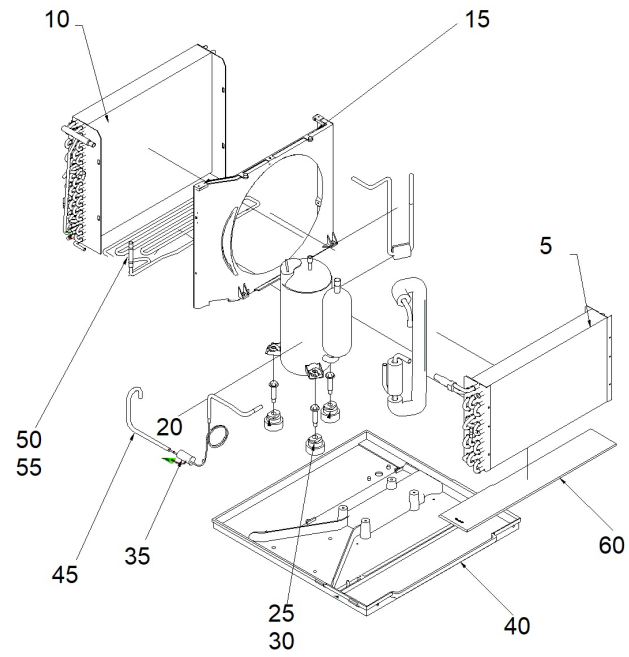

KCQ08A10A-F Refrigeration

VERIFY ENTIRE MODEL NUMBER AS SHOWN ON NAMEPLATE BEFORE ORDERING THE

Figure 902 (Refrigeration)

KCQ08A10A-F Refrigeration

N.	Part Number	Description	Qty
5	61850268	Condensor Coil	1
10	61600275	Evaporator Coil Qes.312X3X18Rc2E45A15X09H6	1
15	61627601	Shroud 'Q'	1
20	61718126	Kit Compr Rplmnt 62200315	1
25	91400402	Stud Comp Mtg	1
30	61028904	Compressor Grommet	1
35	61883101	Pad Isolation 2X4	1
40	61626312	Basepan Q Chassis Rg/Qa	1
45	67000205	Cap Tube Assy Kit (Includes Cap Tube Assy (Pn 61920268), Strainer, And Strainer Holder	1
50	61834800	Strainer .312 Coil	1
55	61835001	Strainer Holder	1
60	61638400	Drain Pan	1

KCQ08A10A-F Blower Module

Figure 903 (Blower Module)

KCQ08A10A-F Blower Module

N.	Part Number	Description	Qty
5	67000204	User Interface Kit (Includes Front Panel Assy (Pn 62606000-Replaces 62603000) And U/I Cable (Pn 62603096)	1
10	67000181	Electronic Control Board Kit, RAC Master Power/Relay Module Smps - 3Sp/Cool (Pn 62603074), Pin, Circuit Board 4 Ea (Pn 61600527)	1
15	61923902	Electronic Control Mtg BRACKET 2019	1
20	60500500	Sply Crd 15A 125V 14G	1
25	61080594	Capctr 55/7.5 Mf 370V 2.0	1
30	60062720	Strap Capacitor	1
35	67000185	Sensor Kit Sensor Id Coil Temp (Yl) Gen3 (Pn 62600213) Sensor Od Coil Temp (Bl) Gen3 (Pn 62600214) Sensor Indr R/A Temp (Wt) Gen3 (Pn 62600215) Sensor Disch Temp (Bk) Gen3 (Pn 62600216)	1
50	61924300	Panel L/S Eq/Xq	1
55	61990700	Blower Front Sq 2003	1
60	61990701	Blower Front Top	1
65	60610606	Wheel Blower 6.980X2.800 Xq	1
70	61990606	Scroll Q Chassis	1
75	61990500	Deck, Evap Q Chassis	1
80	61597317	Innerwall Xq	1
85	60217902	Seal Fan Mtr To Inner Wall	1
90	61871515	Mtr 1/10 1 4P Ccw 2 Ecm (Fused) Interchangeable With 61871519 (Overload Auto Reset)	1
95	61776900	Motor Mount Xq	1
100	61634000	Fan Plastic 11.0 Xq12	1
105	61619519	Cover Top Q-Chassis Painted	1