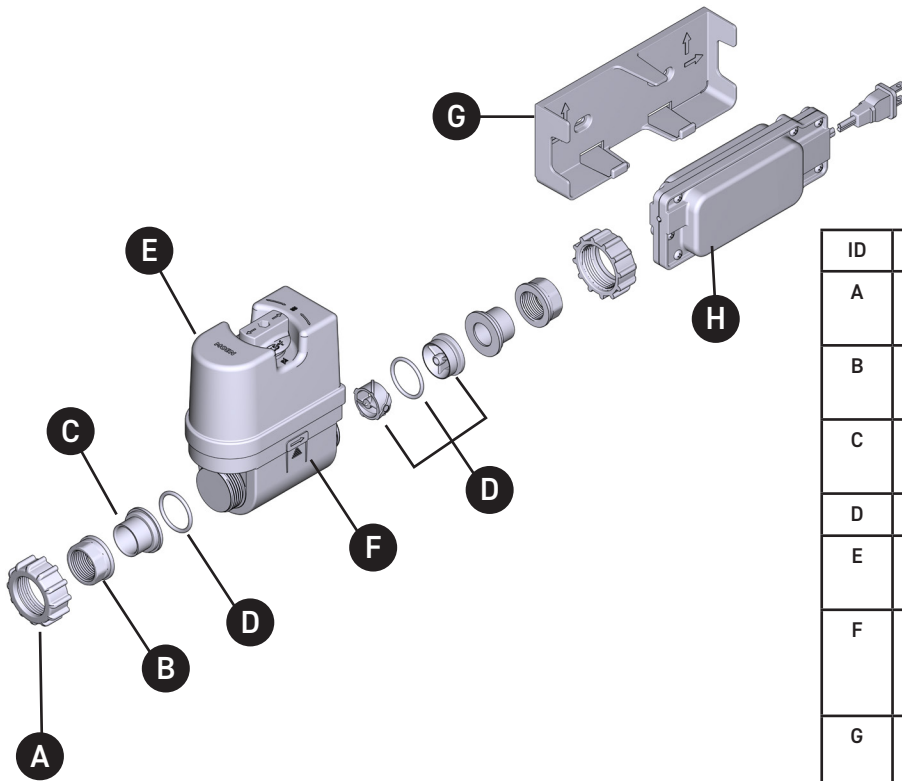

Moen®

Smart Home Water Monitoring
and Leak Detection System

MODEL
900-001

TYPE
3/4"

| ID | Kit Description | Kit Number | Finish |
|----|--|------------|--------|
| A | 3/4" Plastic Union Nuts (x2) | 935-009 | N/A |
| B | 3/4" Tailpiece Kit - NPT (x2) | 935-001 | N/A |
| C | 3/4" Tailpiece Kit - Solder (x2) | 935-002 | N/A |
| D | 3/4" O-Rings & Turbine | 935-016 | N/A |
| E | 3/4" Module Device Assembly | 900-001 | N/A |
| F | Plastic Waterway Cover for 3/4" & 1" Modules | 935-014 | N/A |
| G | AC Adapter Mounting Bracket (attaches AC adapter to a wall) | 930-011 | N/A |
| H | Outdoor-rated AC Power Adapter (for service/replacement needs) | 920-002 | N/A |