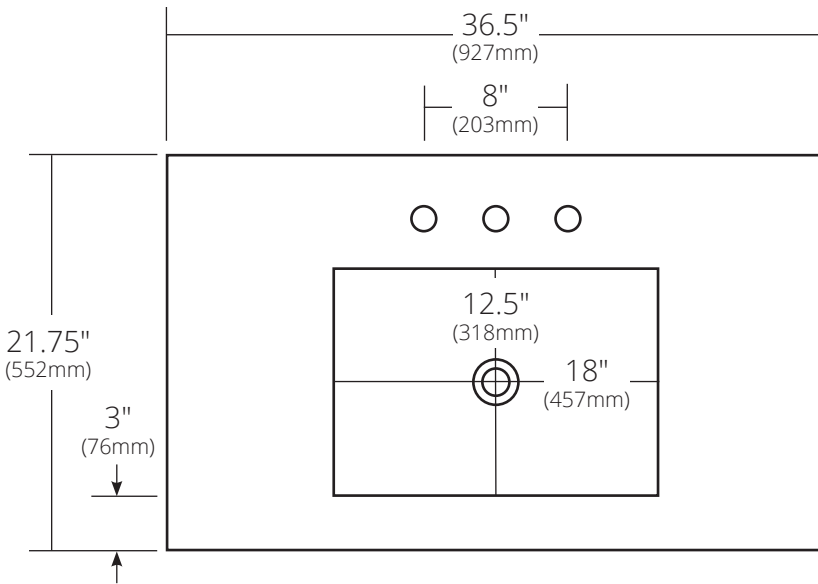

SPECIFICATIONS

**36" COZUMEL VANITY TOP**

TOP VIEW

SIDE VIEW

VNT3622 Antique  
VNT3655 Brushed Nickel

**PRODUCT DETAILS**

- 36.5"w x 21.75"d x 4.5"h (927mm x 552mm x 114mm)
- Vanity Top Thickness: 1.25" (32 mm)
- Basin: 18"w x 12.5"d x 4"h (457mm x 318mm x 102mm)
- Hand hammered, 16 gauge recycled copper
- Pre-drilled for 8" (203mm) faucet spread
- 1.5" (38mm) drain opening

**COORDINATING PRODUCTS**

- Drains: DR120, DR130 or DR150
- Sedona or Divinity Mirror

**STANDARDS COMPLIANCE**

**IMPORTANT**

Due to the handcrafted nature of this product, it will vary in finish, texture, hammering, and other details. Dimensions may vary up to .25" (6mm).