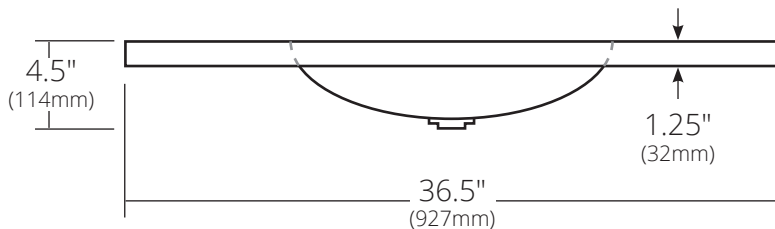

SPECIFICATIONS

**36" COZUMEL VANITY TOP**

TOP VIEW

SIDE VIEW

VNT3622 Antique  
VNT3655 Brushed Nickel

**PRODUCT DETAILS**

- 36.5"w x 21.75"d x 4.5"h (927mm x 552mm x 114mm)
- Vanity Top Thickness: 1.25" (32 mm)
- Basin: 18"w x 12.5"d x 4"h (457mm x 318mm x 102mm)
- Hand hammered, 16 gauge recycled copper
- Pre-drilled for 8" (203mm) faucet spread
- 1.5" (38mm) drain opening

**COORDINATING PRODUCTS**

- Drains: DR120, DR130 or DR150
- Sedona or Divinity Mirror

**STANDARDS COMPLIANCE**

**IMPORTANT**

Due to the handcrafted nature of this product, it will vary in finish, texture, hammering, and other details. Dimensions may vary up to .25" (6mm).