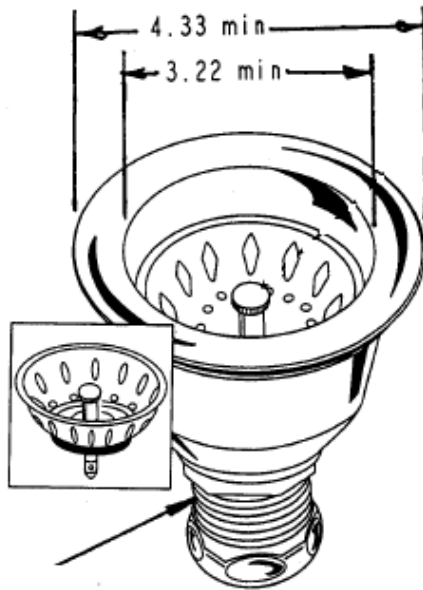

## 15 SNAP-N-TITE LOCKING CUP SINK BASKET STRAINER

**Engineering Specification:** Dearborn Brass 15 Snap-N-Tite Locking Cup Sink Basket Strainer will fit sinks with 3-½" to 4" opening. Designed for use in residential and cast iron sinks.

### DESCRIPTION

- 15 Snap-N-Tite Sink Strainer Assembly
  - BODY: Chrome-plated Stainless Steel
  - BASKET: Stainless steel, stick post
  - Locking Cup
  - Neoprene Rubber Stopper

1 1/2-11.5 NPSM

✓	Product No.	Description	Carton Quantity	Carton Weight (lbs)
	15	Snap-N-Tite Locking Cup Sink Basket Strainer	24	22
	15T	Snap-N-Tite Locking Cup Sink Basket Strainer with 4" Chrome Plated Tailpiece	24	22
	15BN	Snap-N-Tite Locking Cup Sink Basket Strainer with Brass Nuts	24	22
	4201-15-3	Replacement Basket Strainer for 15	1	.20