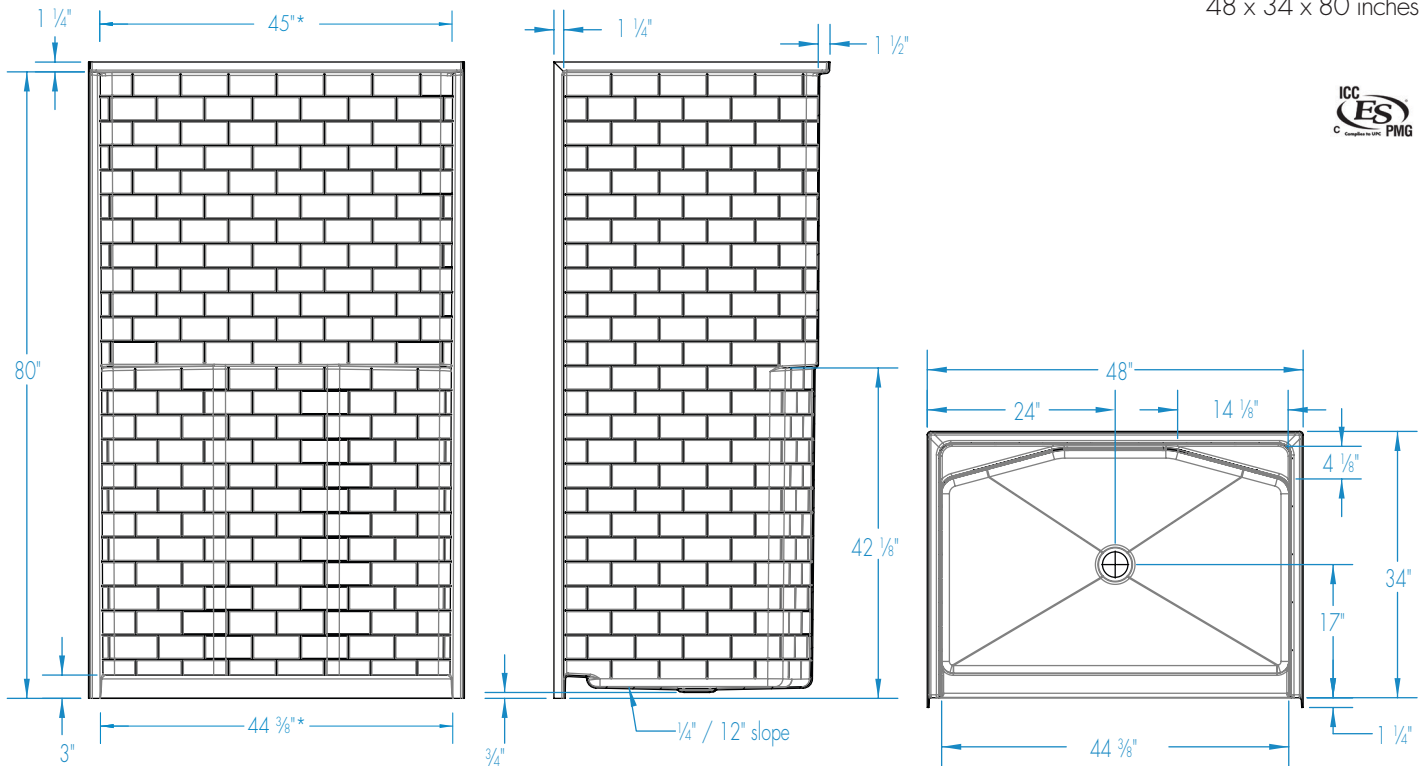

# 14834STT

48 x 34 x 80 inches

\*Dimensional differences in the enclosure opening should be noted for shower door consideration.

## DIMENSIONS

Specifications	inches
Width: Overall / Net	48
Depth: Overall / Net	35 1/4 / 34
Height: Overall / Net	81 1/4 / 80
Enclosure Opening	44 3/8 - 45 drafted
Skirt Height	3
Drain Rough-In (from Back Wall)	17
Drain Rough-In (from Side Wall)	24
Drain: Diameter / Clearance	3 1/4 / 3/4

## FRAMING DIMENSIONS

inches

Type	D Depth	W Width	H Height	A	B	C
Alcove	35 1/4	48 1/8	—	Box Out	24	17