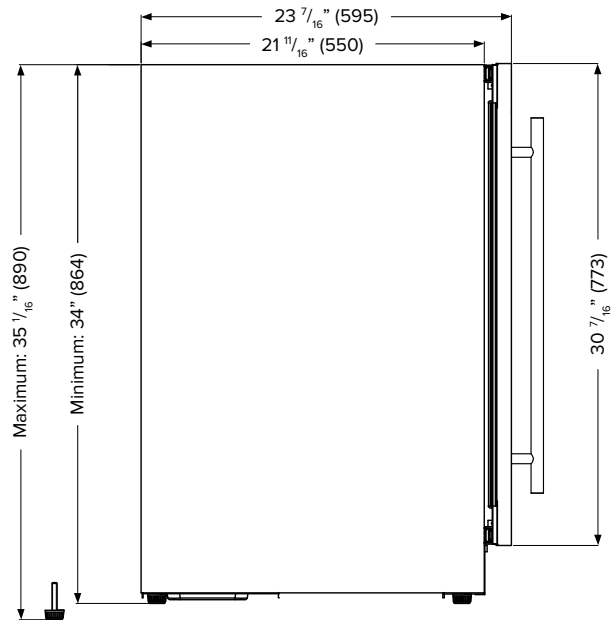

ADDITIONAL FEATURES:

- Includes three (3) full extension beverage shelves plus one (1) shallow bottom shelf to fully utilize interior space
- The integrated door lock, along with the door ajar and temperature alarms, provide an extra layer of security
- Vibration-dampening wire shelves with stainless steel decorative fronts are both stylish and functional
- Zero-clearance door hinges allow for a seamless installation with adjacent cabinetry
- Temperature range: 34 - 65°F

ACCESSORIES:

Model	Description	Finish
HDLPRO	PRO Style Handle for Undercounter Models	Stainless Steel

FRONT

SIDE

TOP

SPECIFICATIONS:

Model #	L3024UI1BSG
Capacity (12 oz. Cans)	147
Capacity (Volume)	5.21 cu ft
Product Depth	23 7/16"
Product Height (Min)	34"
Product Width	23 13/16"
Product Weight	164 lbs.
Refrigerant Type	R600a
Temperature Range	34 - 65°F
Power Cord Length	6.5'
Amps	1.5
Electric Supply	115 VAC, 60 Hz

INSTALLATION NOTES:

- The plug requires an additional 2" for clearance. A recessed receptacle may be required for fully recessed installations

CUTOUT DIMENSIONS