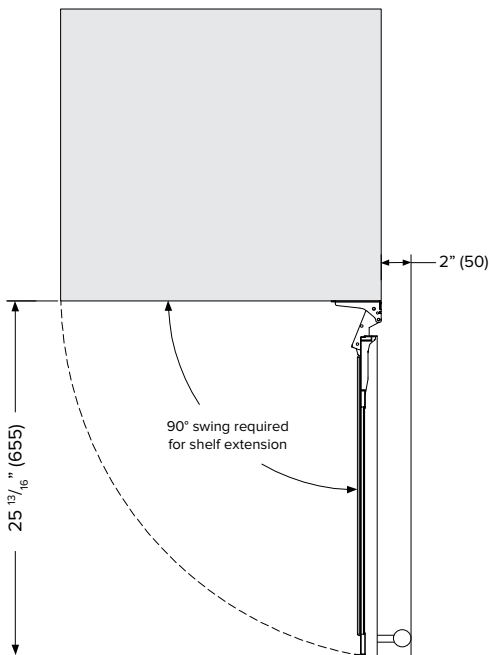

ADDITIONAL FEATURES:

- Includes three (3) full extension beverage shelves plus one (1) shallow bottom shelf to fully utilize interior space
- The integrated door lock, along with the door ajar and temperature alarms, provide an extra layer of security
- Vibration-dampening wire shelves with stainless steel decorative fronts are both stylish and functional
- Zero-clearance door hinges allow for a seamless installation with adjacent cabinetry
- Temperature range: 34 - 65°F

ACCESSORIES:

Model	Description	Finish
HDLPRO	PRO Style Handle for Undercounter Models	Stainless Steel

FRONT

SIDE

TOP

SPECIFICATIONS:

Model #	L3024UI1BSG
Capacity (12 oz. Cans)	147
Capacity (Volume)	5.21 cu ft
Product Depth	23 7/16"
Product Height (Min)	34"
Product Width	23 13/16"
Product Weight	164 lbs.
Refrigerant Type	R600a
Temperature Range	34 - 65°F
Power Cord Length	6.5'
Amps	1.5
Electric Supply	115 VAC, 60 Hz

INSTALLATION NOTES:

- The plug requires an additional 2" for clearance. A recessed receptacle may be required for fully recessed installations

CUTOUT DIMENSIONS