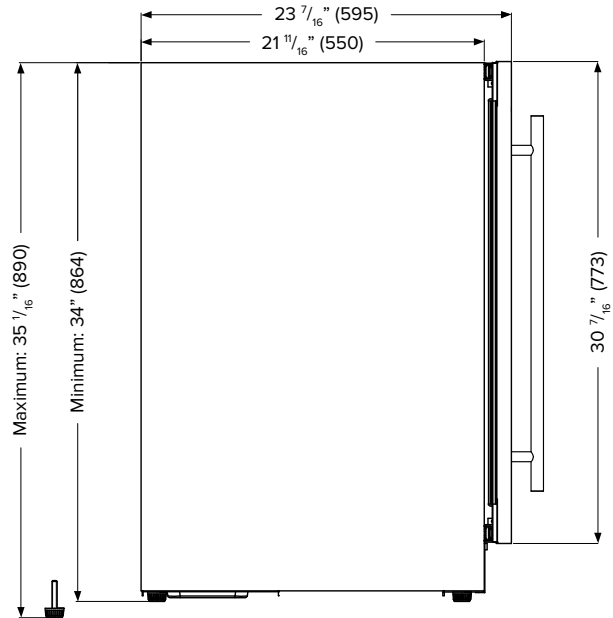

ADDITIONAL FEATURES:

- Includes five (5) full extension wine shelves plus one (1) shallow bottom shelf to fully utilize interior space
- The integrated door lock, along with the door ajar and temperature alarms, provide an extra layer of security
- Vibration-dampening wire shelves with stainless steel decorative fronts are both stylish and functional
- Zero-clearance door hinges allow for a seamless installation with adjacent cabinetry
- Temperature range: 39 - 65°F

ACCESSORIES:

Model	Description	Finish
HDLPRO	PRO Style Handle for Undercounter Models	Stainless Steel

FRONT

SIDE

TOP

SPECIFICATIONS:

Model #	L3015UI1WSG
Capacity (750 mL Wine Bottles)	23
Capacity (Volume)	2.89 cu ft
Product Depth	23 7/16"
Product Height (Min)	34"
Product Width	15"
Product Weight	129 lbs.
Refrigerant Type	R600a
Temperature Range	39 - 65°F
Power Cord Length	6.5'
Amps	1.5
Electric Supply	115 VAC, 60 Hz

INSTALLATION NOTES:

- The plug requires an additional 2" for clearance. A recessed receptacle may be required for fully recessed installations

CUTOUT DIMENSIONS