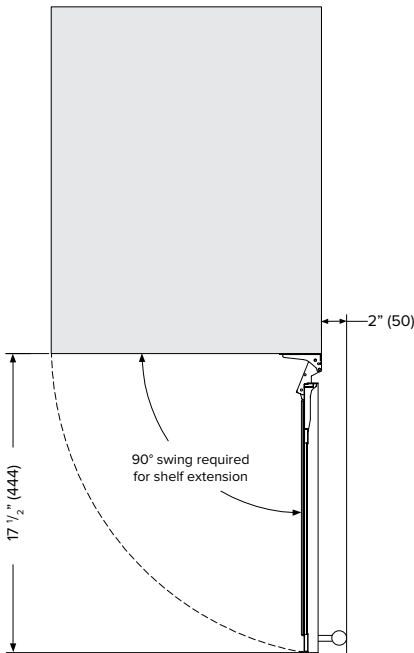

ADDITIONAL FEATURES:

- Includes five (5) full extension wine shelves plus one (1) shallow bottom shelf to fully utilize interior space
- The integrated door lock, along with the door ajar and temperature alarms, provide an extra layer of security
- Vibration-dampening wire shelves with stainless steel decorative fronts are both stylish and functional
- Zero-clearance door hinges allow for a seamless installation with adjacent cabinetry
- Temperature range: 39 - 65°F

ACCESSORIES:

Model	Description	Finish
HDLPRO	PRO Style Handle for Undercounter Models	Stainless Steel

FRONT

SIDE

TOP

SPECIFICATIONS:

Model #	L3015UI1WSG
Capacity (750 mL Wine Bottles)	23
Capacity (Volume)	2.89 cu ft
Product Depth	23 7/16"
Product Height (Min)	34"
Product Width	15"
Product Weight	129 lbs.
Refrigerant Type	R600a
Temperature Range	39 - 65°F
Power Cord Length	6.5'
Amps	1.5
Electric Supply	115 VAC, 60 Hz

INSTALLATION NOTES:

- The plug requires an additional 2" for clearance. A recessed receptacle may be required for fully recessed installations

CUTOUT DIMENSIONS