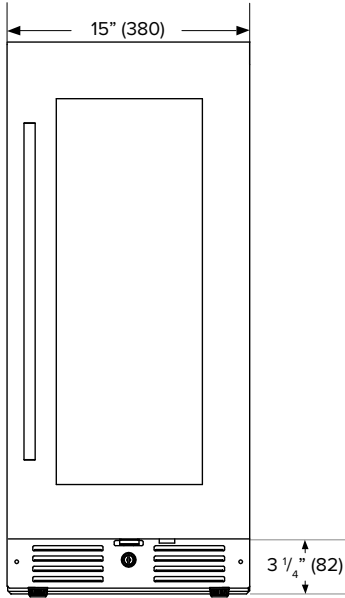

ADDITIONAL FEATURES:

- Includes five (5) full extension wine shelves plus one (1) shallow bottom shelf to fully utilize interior space
- The integrated door lock, along with the door ajar and temperature alarms, provide an extra layer of security
- Vibration-dampening wire shelves with stainless steel decorative fronts are both stylish and functional
- Zero-clearance door hinges allow for a seamless installation with adjacent cabinetry
- Temperature range: 39 - 65°F

ACCESSORIES:

Model	Description	Finish
HDLPRO	PRO Style Handle for Undercounter Models	Stainless Steel

FRONT

SIDE

TOP

SPECIFICATIONS:

Model #	L3015UI1WSG
Capacity (750 mL Wine Bottles)	23
Capacity (Volume)	2.89 cu ft
Product Depth	23 7/16"
Product Height (Min)	34"
Product Width	15"
Product Weight	129 lbs.
Refrigerant Type	R600a
Temperature Range	39 - 65°F
Power Cord Length	6.5'
Amps	1.5
Electric Supply	115 VAC, 60 Hz

INSTALLATION NOTES:

- The plug requires an additional 2" for clearance. A recessed receptacle may be required for fully recessed installations

CUTOUT DIMENSIONS