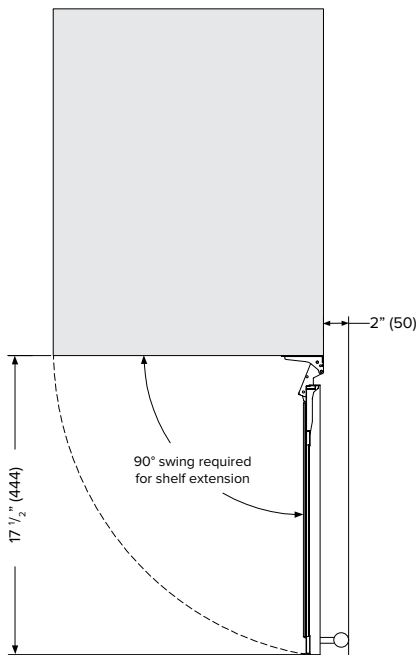

ADDITIONAL FEATURES:

- Includes three (3) full extension beverage shelves plus one (1) shallow bottom shelf to fully utilize interior space
- The integrated door lock, along with the door ajar and temperature alarms, provide an extra layer of security
- Vibration-dampening wire shelves with stainless steel decorative fronts are both stylish and functional
- Zero-clearance door hinges allow for a seamless installation with adjacent cabinetry
- Temperature range: 34 - 65°F

ACCESSORIES:

Model	Description	Finish
HDLPRO	PRO Style Handle for Undercounter Models	Stainless Steel

FRONT

SIDE

TOP

SPECIFICATIONS:

Model #	L3015UI1BSG
Capacity (12 oz. Cans)	63
Capacity (Volume)	2.89 cu ft
Product Depth	23 7/16"
Product Height (Min)	34"
Product Width	15"
Product Weight	119 lbs.
Refrigerant Type	R600a
Temperature Range	34 - 65°F
Power Cord Length	6.5'
Amps	1.5
Electric Supply	115 VAC, 60 Hz

INSTALLATION NOTES:

- The plug requires an additional 2" for clearance. A recessed receptacle may be required for fully recessed installations

CUTOUT DIMENSIONS