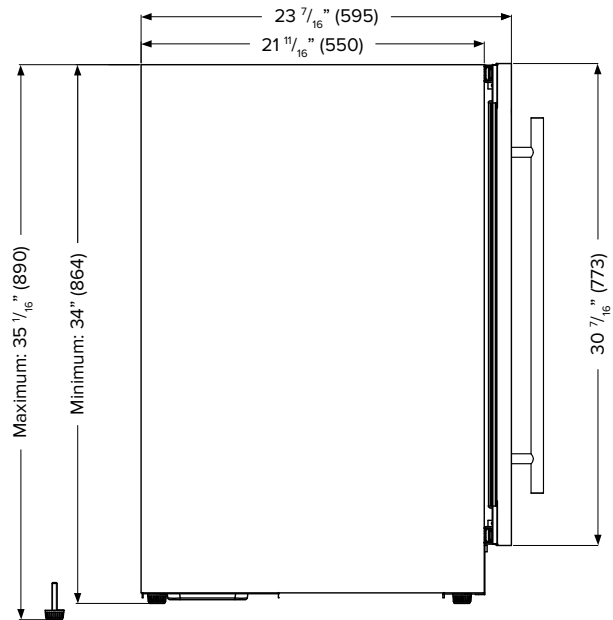

ADDITIONAL FEATURES:

- Includes three (3) full extension beverage shelves plus one (1) shallow bottom shelf to fully utilize interior space
- The integrated door lock, along with the door ajar and temperature alarms, provide an extra layer of security
- Vibration-dampening wire shelves with stainless steel decorative fronts are both stylish and functional
- Zero-clearance door hinges allow for a seamless installation with adjacent cabinetry
- Temperature range: 34 - 65°F

ACCESSORIES:

Model	Description	Finish
HDLPRO	PRO Style Handle for Undercounter Models	Stainless Steel

FRONT

SIDE

TOP

SPECIFICATIONS:

Model #	L3015UI1BSG
Capacity (12 oz. Cans)	63
Capacity (Volume)	2.89 cu ft
Product Depth	23 7/16"
Product Height (Min)	34"
Product Width	15"
Product Weight	119 lbs.
Refrigerant Type	R600a
Temperature Range	34 - 65°F
Power Cord Length	6.5'
Amps	1.5
Electric Supply	115 VAC, 60 Hz

INSTALLATION NOTES:

- The plug requires an additional 2" for clearance. A recessed receptacle may be required for fully recessed installations

CUTOUT DIMENSIONS