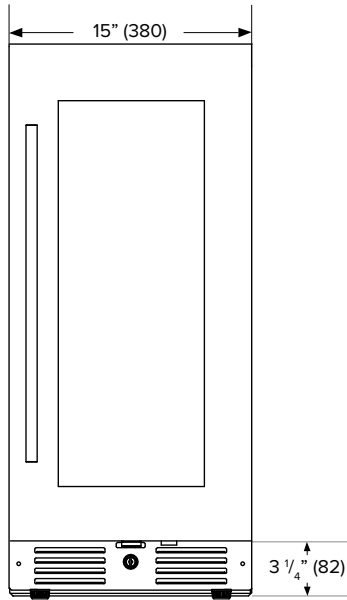

ADDITIONAL FEATURES:

- Includes three (3) full extension beverage shelves plus one (1) shallow bottom shelf to fully utilize interior space
- The integrated door lock, along with the door ajar and temperature alarms, provide an extra layer of security
- Vibration-dampening wire shelves with stainless steel decorative fronts are both stylish and functional
- Zero-clearance door hinges allow for a seamless installation with adjacent cabinetry
- Temperature range: 34 - 65°F

ACCESSORIES:

Model	Description	Finish
HDLPRO	PRO Style Handle for Undercounter Models	Stainless Steel

FRONT

SIDE

TOP

SPECIFICATIONS:

Model #	L3015UI1BSG
Capacity (12 oz. Cans)	63
Capacity (Volume)	2.89 cu ft
Product Depth	23 7/16"
Product Height (Min)	34"
Product Width	15"
Product Weight	119 lbs.
Refrigerant Type	R600a
Temperature Range	34 - 65°F
Power Cord Length	6.5'
Amps	1.5
Electric Supply	115 VAC, 60 Hz

INSTALLATION NOTES:

- The plug requires an additional 2" for clearance. A recessed receptacle may be required for fully recessed installations

CUTOUT DIMENSIONS