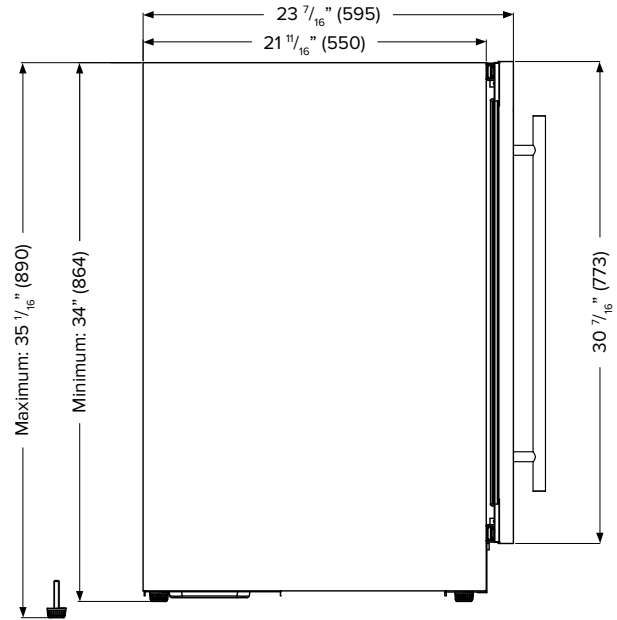

### ACCESSORIES:

Model	Description	Finish
HDLPRO	PRO Style Handle for Undercounter Models	Stainless Steel

FRONT

SIDE

TOP

**SPECIFICATIONS:**

Model #	L3024UI1WSG
Capacity (750 mL Wine Bottles)	44
Capacity (Volume)	5.21 cu ft
Product Depth	23 7/16"
Product Height (Min)	34"
Product Width	23 13/16"
Product Weight	180 lbs.
Refrigerant Type	R600a
Temperature Range	39 - 65°F
Power Cord Length	6.5'
Amps	1.5
Electric Supply	115 VAC, 60 Hz