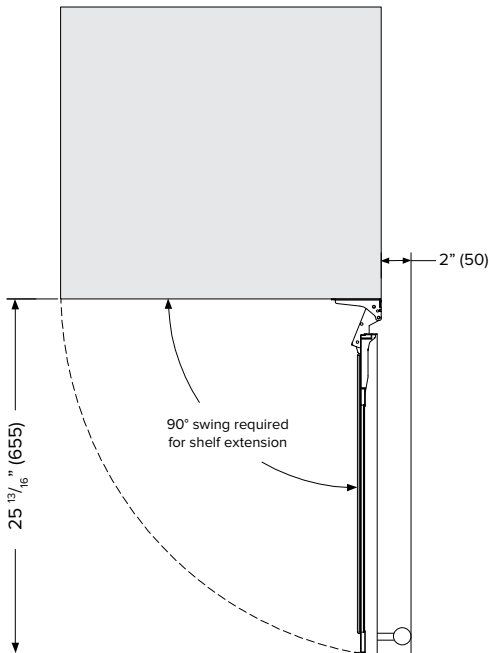

### ACCESSORIES:

Model	Description	Finish
HDLPRO	PRO Style Handle for Undercounter Models	Stainless Steel

FRONT

SIDE

TOP

**SPECIFICATIONS:**

Model #	L3024UI1WSG
Capacity (750 mL Wine Bottles)	44
Capacity (Volume)	5.21 cu ft
Product Depth	23 7/16"
Product Height (Min)	34"
Product Width	23 13/16"
Product Weight	180 lbs.
Refrigerant Type	R600a
Temperature Range	39 - 65°F
Power Cord Length	6.5'
Amps	1.5
Electric Supply	115 VAC, 60 Hz

**INSTALLATION NOTES:**

- The plug requires an additional 2" for clearance. A recessed receptacle may be required for fully recessed installations

**CUTOUT DIMENSIONS**