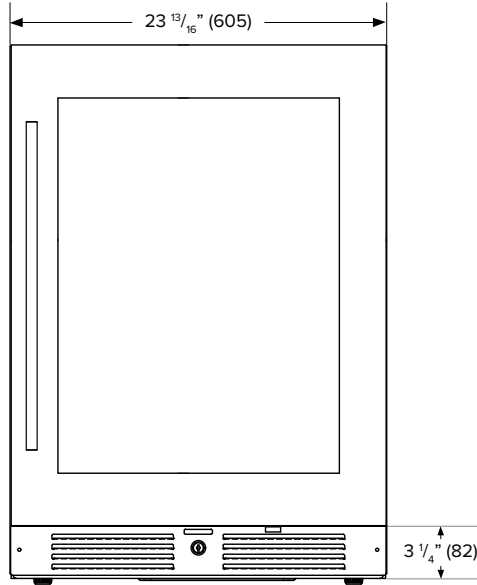

### ADDITIONAL FEATURES:

- Includes five (5) full extension wine shelves plus one (1) shallow bottom shelf to fully utilize interior space
- The integrated door lock, along with the door ajar and temperature alarms, provide an extra layer of security
- Vibration-dampening wire shelves with stainless steel decorative fronts are both stylish and functional
- Zero-clearance door hinges allow for a seamless installation with adjacent cabinetry
- Temperature range: 39 - 65°F

### ACCESSORIES:

Model	Description	Finish
HDLPRO	PRO Style Handle for Undercounter Models	Stainless Steel

FRONT

SIDE

TOP

**SPECIFICATIONS:**

Model #	L3024UI1WSG
Capacity (750 mL Wine Bottles)	44
Capacity (Volume)	5.21 cu ft
Product Depth	23 7/16"
Product Height (Min)	34"
Product Width	23 13/16"
Product Weight	180 lbs.
Refrigerant Type	R600a
Temperature Range	39 - 65°F
Power Cord Length	6.5'
Amps	1.5
Electric Supply	115 VAC, 60 Hz