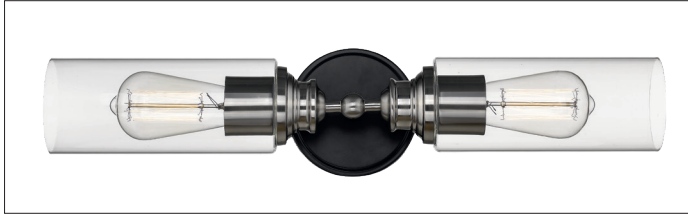

2412 - TWO LIGHT VANITY OR SEMI-FLUSH

2412 MB/BN

2412 MB/HBZ

Dimensions

Width	23 ½"
Height	5½"
Weight	8 lbs

Finish & Material

Finishes	MB/BN - Matte Black/Brushed Nickle MB/HBZ - Matte Black/Heirloom Bronze
----------	--

Material	Metal
----------	-------

Glass/Shade

Glass	Clear
-------	-------

Wattage