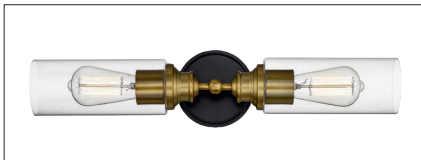

2412 - TWO LIGHT VANITY OR SEMI-FLUSH

2412 MB/BN

2412 MB/HBZ

Dimensions

Width	23 ½"
Height	5½"
Weight	8 lbs

Finish & Material

Finishes	MB/BN - Matte Black/Brushed Nickle MB/HBZ - Matte Black/Heirloom Bronze
----------	--

Material	Metal
----------	-------

Glass/Shade

Glass	Clear
-------	-------

Wattage