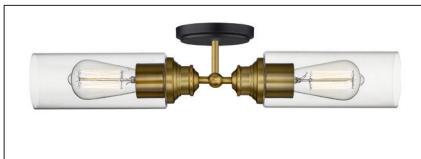

2412 - TWO LIGHT VANITY OR SEMI-FLUSH

2412 MB/BN

2412 MB/HBZ

Dimensions

Width	23 ½"
Height	5½"
Weight	8 lbs

Finish & Material

Finishes	MB/BN - Matte Black/Brushed Nickle MB/HBZ - Matte Black/Heirloom Bronze
----------	--

Material	Metal
----------	-------

Glass/Shade

Glass	Clear
-------	-------

Wattage