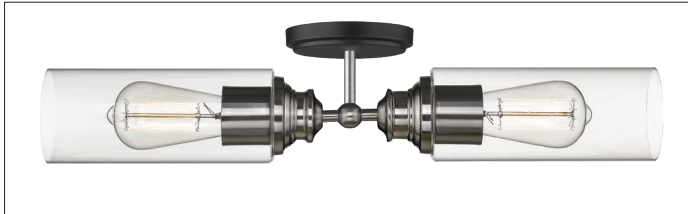

2412 - TWO LIGHT VANITY OR SEMI-FLUSH

2412 MB/BN

2412 MB/HBZ

Dimensions

Width	23 ½"
Height	5½"
Weight	8 lbs

Finish & Material

Finishes	MB/BN - Matte Black/Brushed Nickle MB/HBZ - Matte Black/Heirloom Bronze
----------	--

Material	Metal
----------	-------

Glass/Shade

Glass	Clear
-------	-------

Wattage